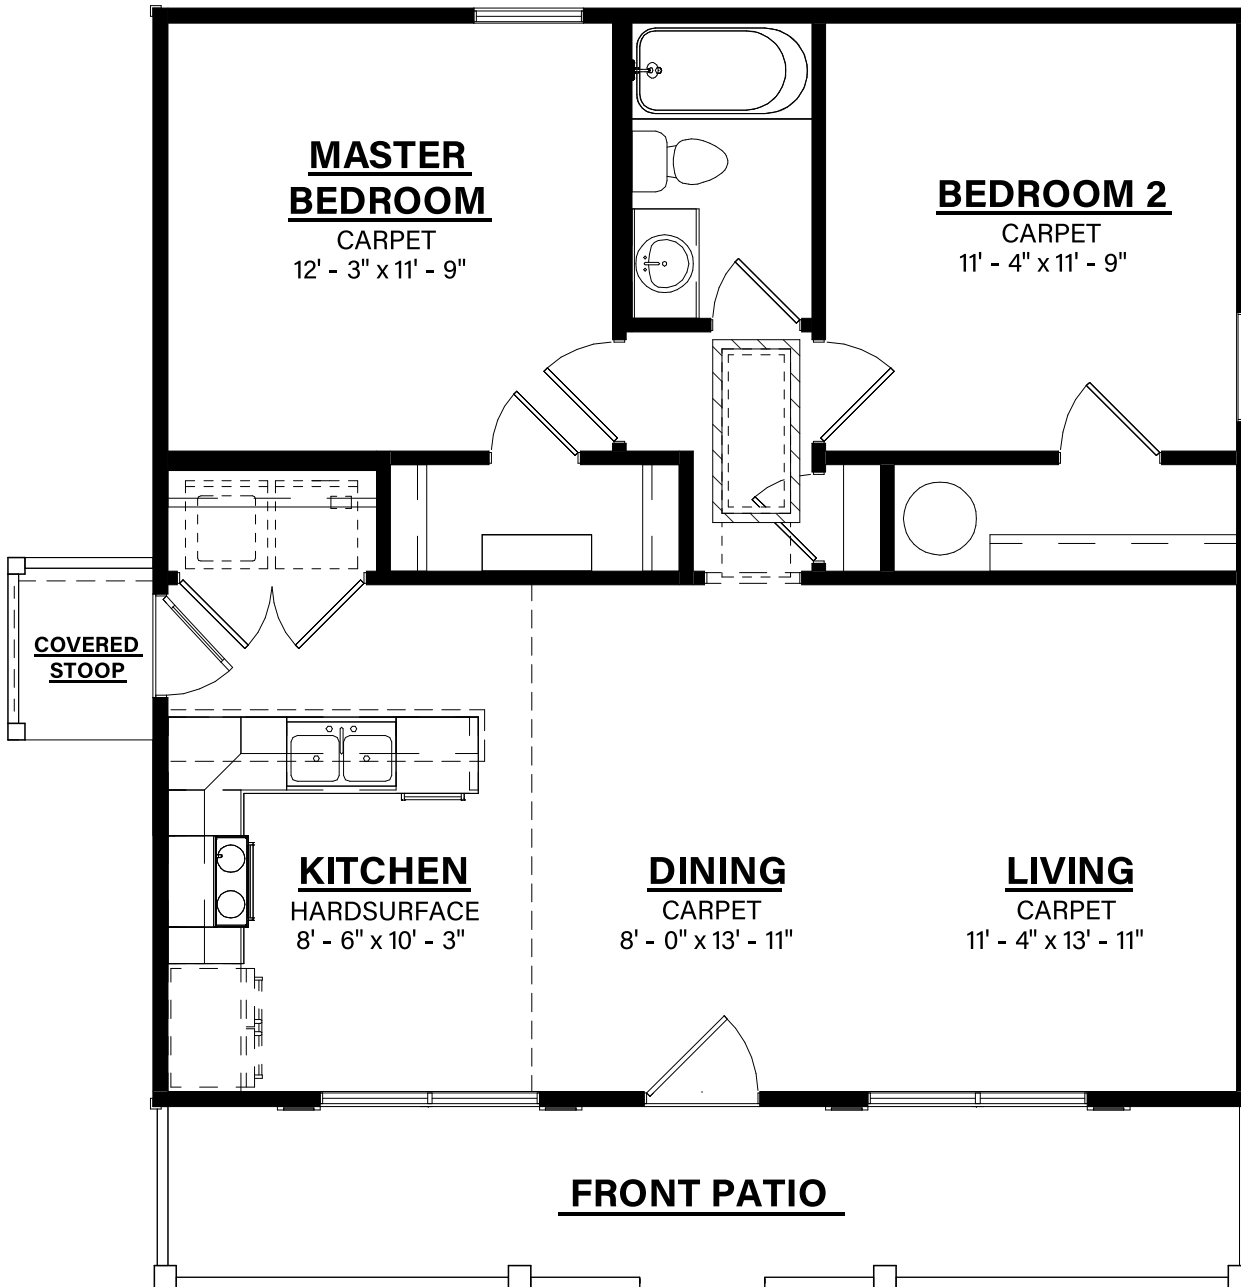

The Cherokee

Elevation A

2 Bedroom / 1 Bath

1-800-AHP-Home

| AmericasHomePlace.com

© 2024 America's Home Place, Inc. Any information shown in this ad is subject to change at anytime. Illustrations show options and upgrades not included in base plan. Specifications vary by location. Home designs represented on this page are property of America's Home Place and are intended for demonstration purposes only. Any unauthorized duplication, copying or reproduction, or any other use, is strictly prohibited. FL #CR-C1330787 NC#36341 Revised 4/5/24

The Cherokee A

Heated Area.....	900
Front Porch.....	150
Covered Side Stoop.....	20
Total Under Roof.....	1070