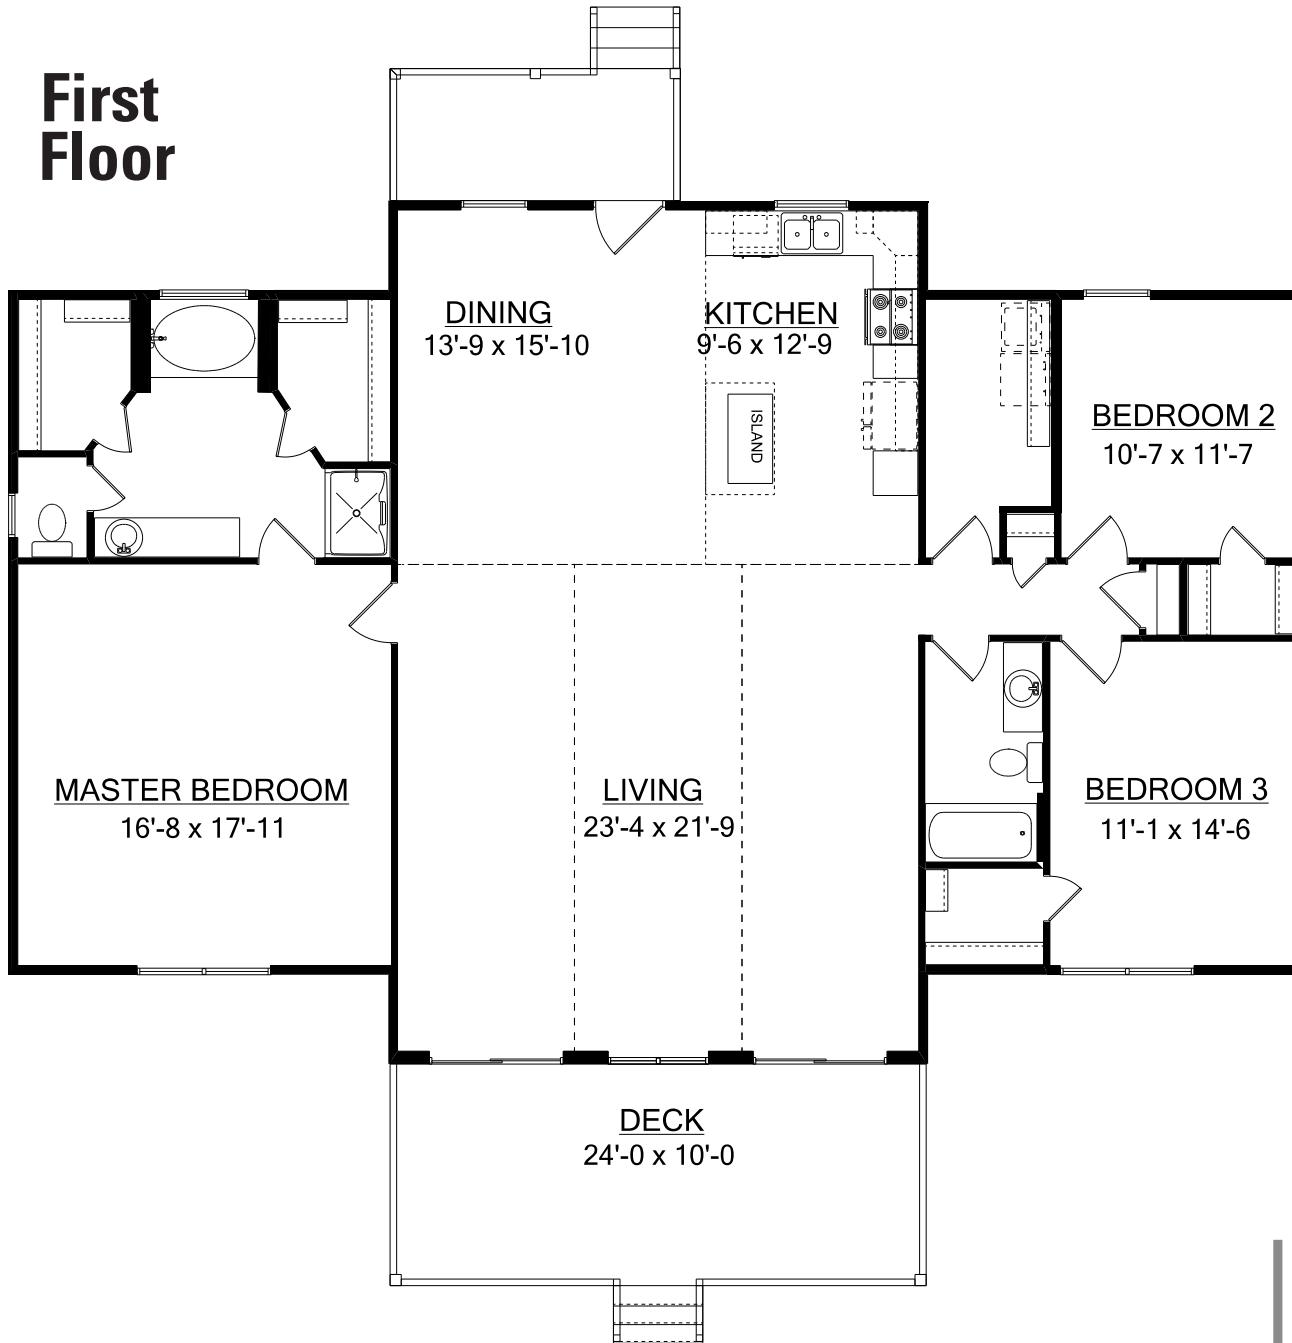

# The Mountainview I

Elevation A

3 Bedroom/2 Bath

1-800-AHP-Home | [AmericasHomePlace.com](http://AmericasHomePlace.com)

© 2015 America's Home Place, Inc. Any information shown in this ad is subject to change at anytime. Illustrations show options and upgrades not included in base plan. Specifications vary by location. Home designs represented on this page are property of America's Home Place and are intended for demonstration purposes only. Any unauthorized duplication, copying or reproduction, or any other use, is strictly prohibited. FL #CR-C057203 Revised 10/20/15

# First Floor

## Mountainview I Elevation A

Total Heated.....	1961
Front Porch.....	78
Total Under Roof.....	2279
Rear Deck.....	240