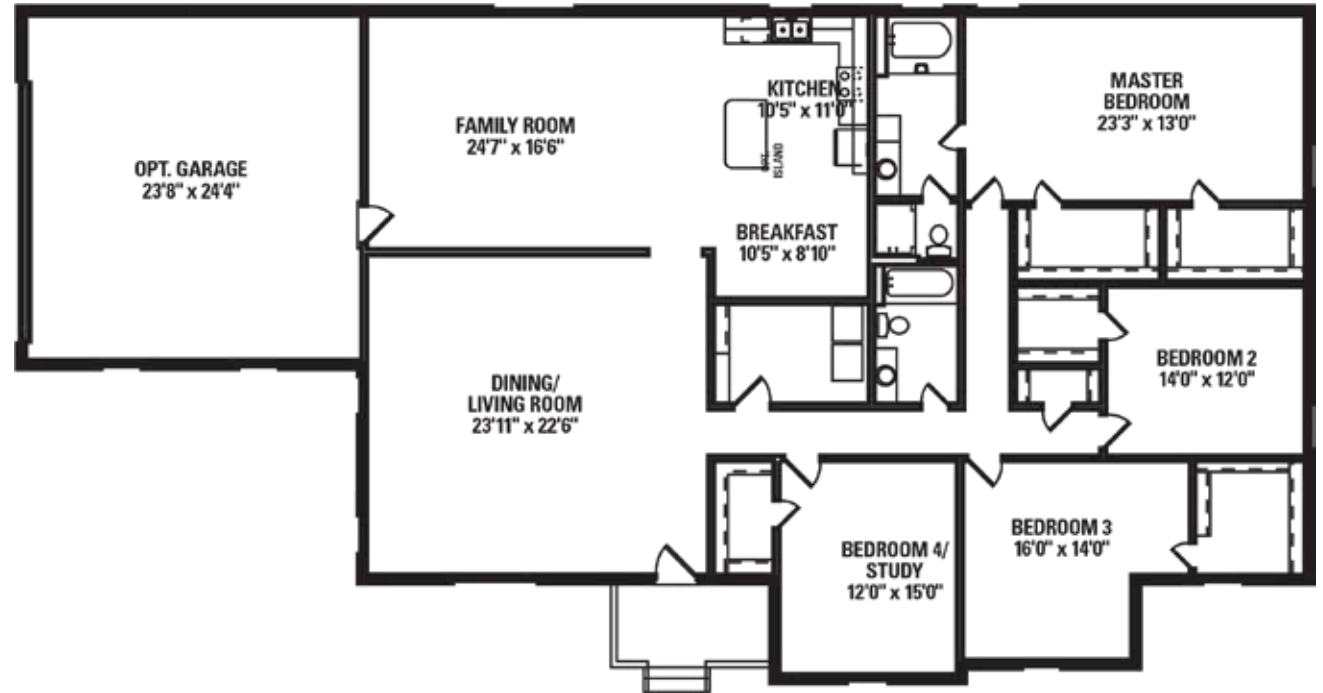

## FRONT PORCH

66 sq. ft.

## OPTIONAL GARAGE

600 sq. ft.

---

## TOTAL UNDER ROOF

2,869 sq. ft.

1-800-AHP-Home  
AmericasHomePlace.com

© 2025 America's Home Place, Inc. Any information shown in this ad is subject to change at anytime. Illustrations show options and upgrades not included in base plan. Specifications vary by location. Home designs represented on this page are property of America's Home Place and are intended for demonstration purposes only. Any unauthorized duplication, copying or reproduction, or any other use, is strictly prohibited. AL #10761 GA #CCCO003514 FL #CR-C1330787 NC #36341 Revised 5/8/25