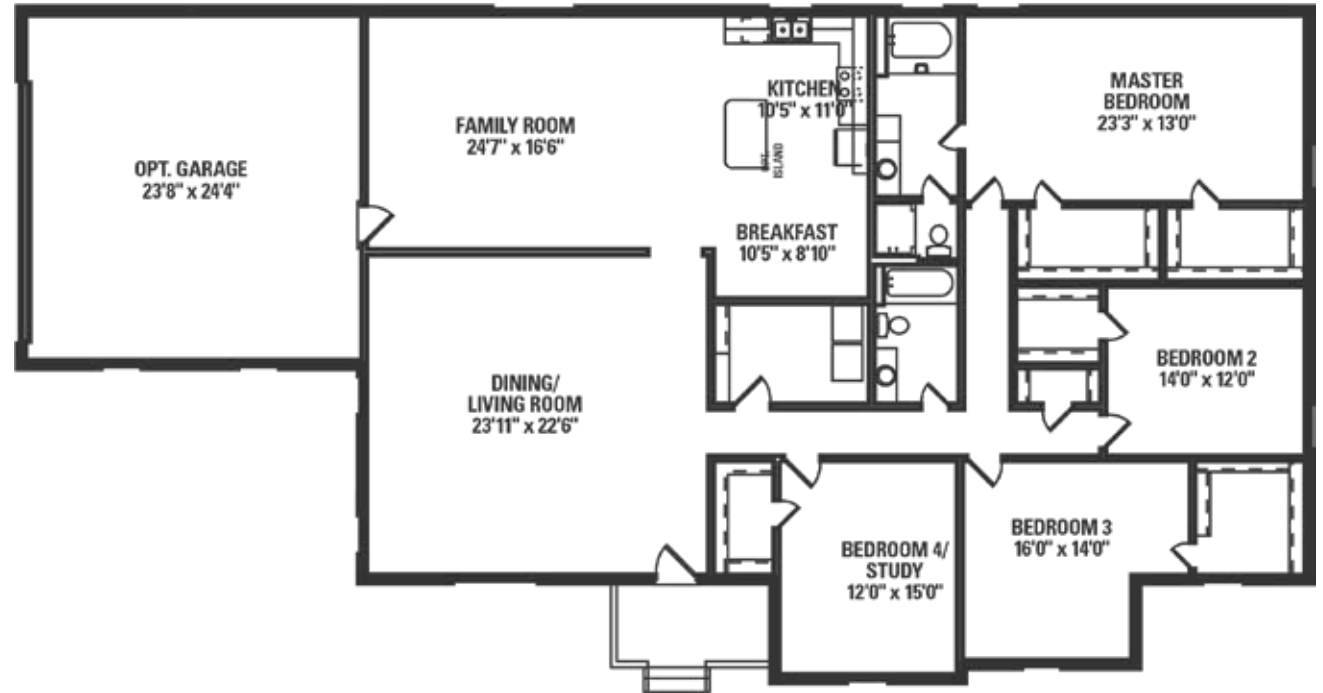

THE CARNEGIE A

3-4 Beds • 2 Baths • 2,803 Heated SF

CARNEGIE

ELEVATION A

TOTAL HEATED

2,803 sq. ft.

FRONT PORCH

66 sq. ft.

OPTIONAL GARAGE

600 sq. ft.

TOTAL UNDER ROOF

2,869 sq. ft.

1-800-AHP-Home
AmericasHomePlace.com

© 2025 America's Home Place, Inc. Any information shown in this ad is subject to change at anytime. Illustrations show options and upgrades not included in base plan. Specifications vary by location. Home designs represented on this page are property of America's Home Place and are intended for demonstration purposes only. Any unauthorized duplication, copying or reproduction, or any other use, is strictly prohibited. AL #10761 GA #CCCO003514 FL #CR-C1330787 NC #36341 Revised 5/8/25