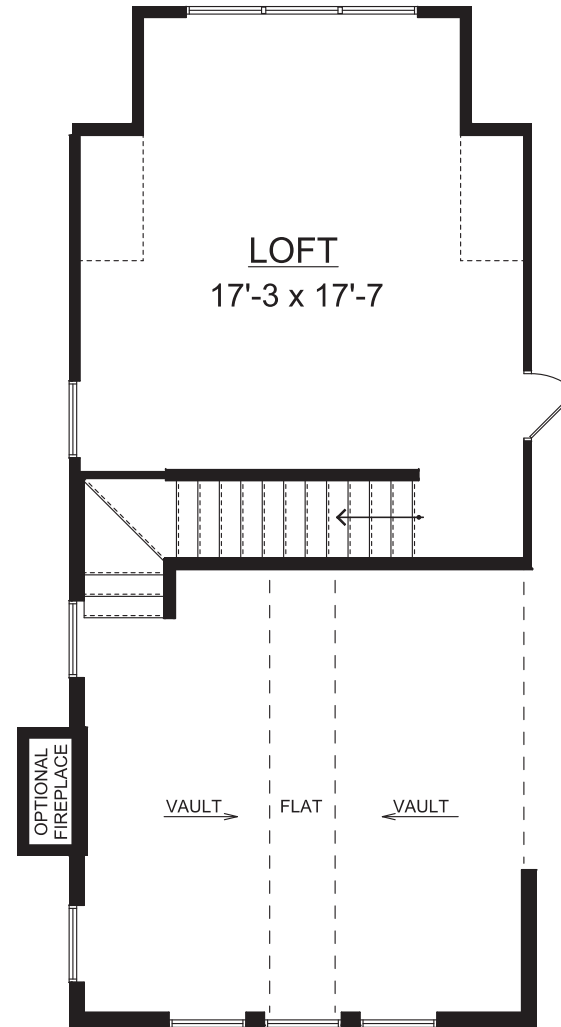

The Nottely Modern Farmhouse

2 Bedroom / 2 Bath

1-800-AHP-Home | AmericasHomePlace.com

First Floor

Second Floor

Nottely

Modern Farmhouse

1st Floor.....	1317
2nd Floor Loft.....	374
Total Heated.....	1691
Front Patio.....	165
Rear Stoop.....	20
Total Under Roof..	1876