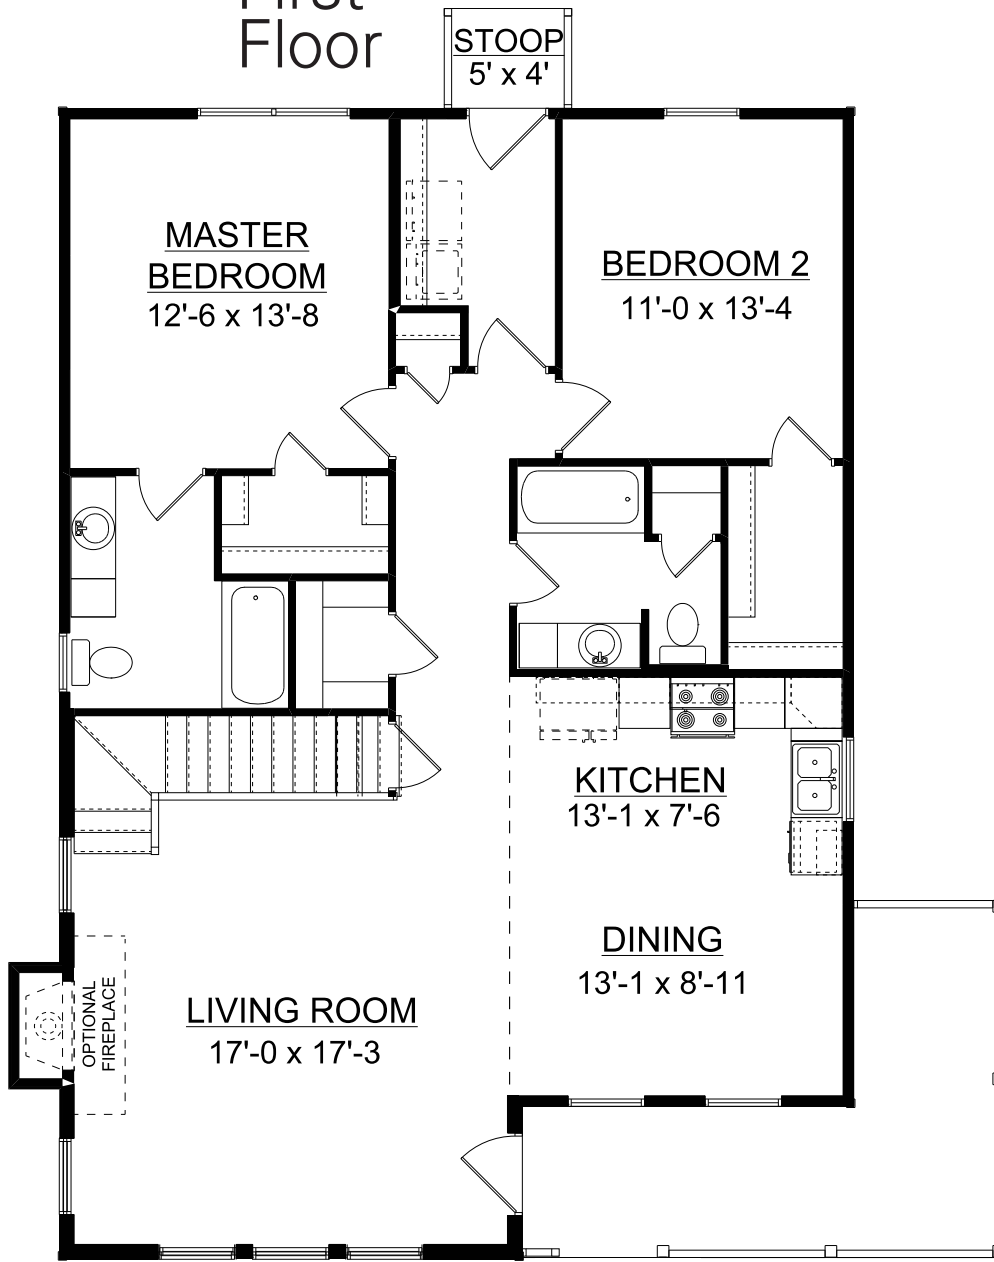

The Nottely Modern Farmhouse

2 Bedroom / 2 Bath

1-800-AHP-Home | AmericasHomePlace.com

First Floor

Second Floor

Nottely

Modern Farmhouse

1st Floor.....	1317
2nd Floor Loft.....	374
Total Heated.....	1691
Front Patio.....	165
Rear Stoop.....	20
Total Under Roof..	1876