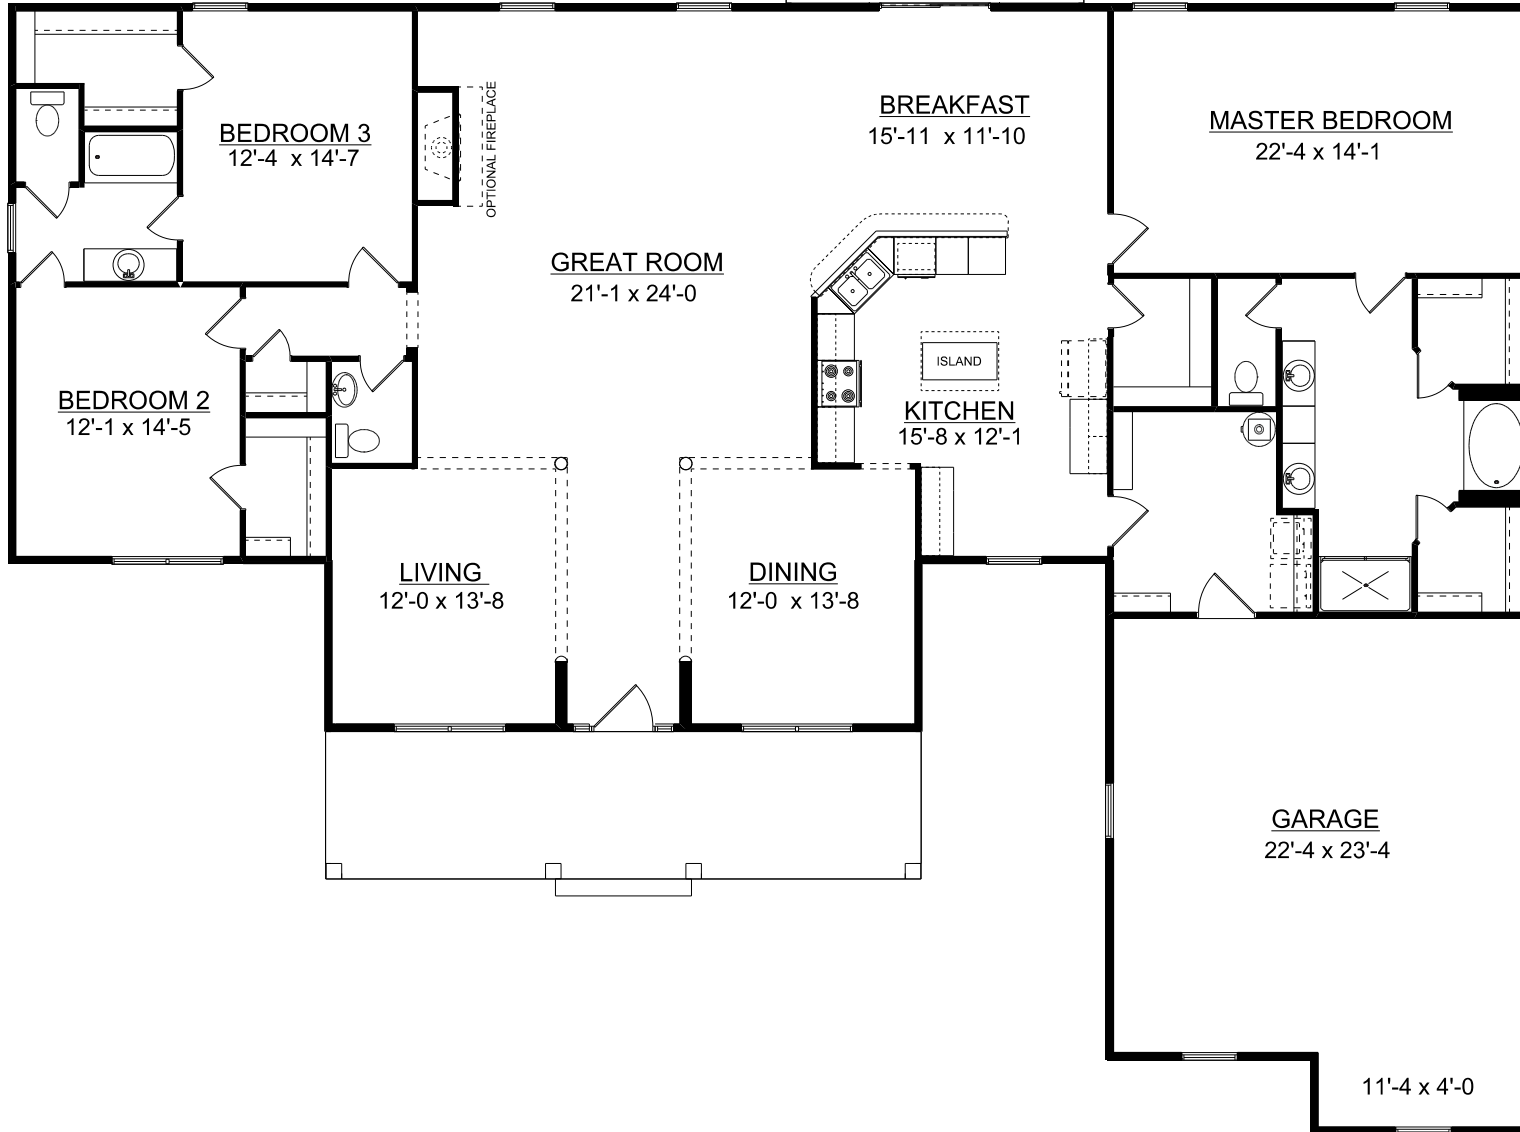

The Oakwood

Elevation A

3 Bedroom/2.5 Bath

1-800-AHP-Home

| AmericasHomePlace.com

© 2011 America's Home Place, Inc. Any information shown in this ad is subject to change at anytime. Illustrations show options and upgrades not included in base plan. Specifications vary by location. Home designs represented on this page are property of America's Home Place and are intended for demonstration purposes only. Any unauthorized duplication, copying or reproduction, or any other use, is strictly prohibited. FL #CR-C057203 Revised 10/21/15

First Floor

OPTIONAL PATIO

16'-0" x 10'-0"

STANDARD
7x4
STOOP

Oakwood Elevation A

Total Heated.....	2817
Front Porch.....	256
Garage.....	592
Total Under Roof.....	3665
Rear Stoop.....	28
Optional Rear Patio.....	160