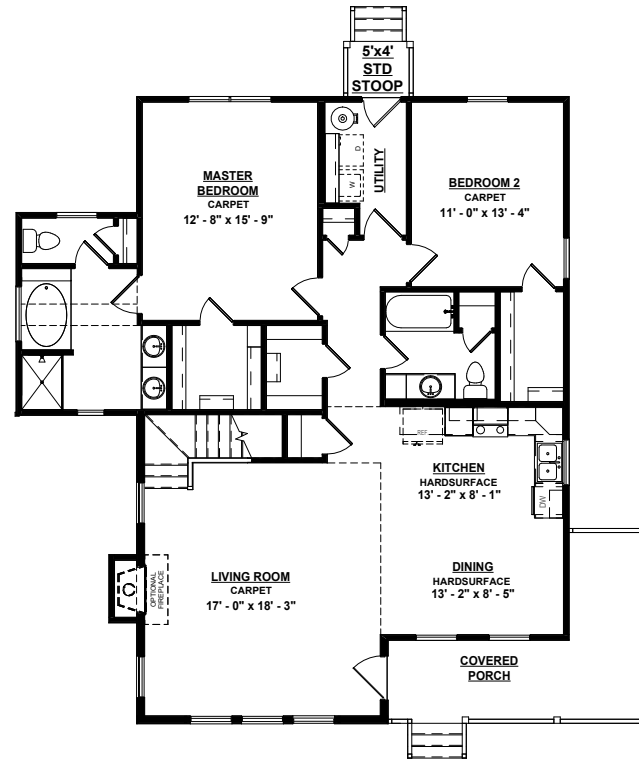

## REAR STOOP

16 sq. ft.

---

## TOTAL UNDER ROOF

2,056 sq. ft.

1-800-AHP-Home  
AmericasHomePlace.com

## 1ST FLOOR

## 2ND FLOOR