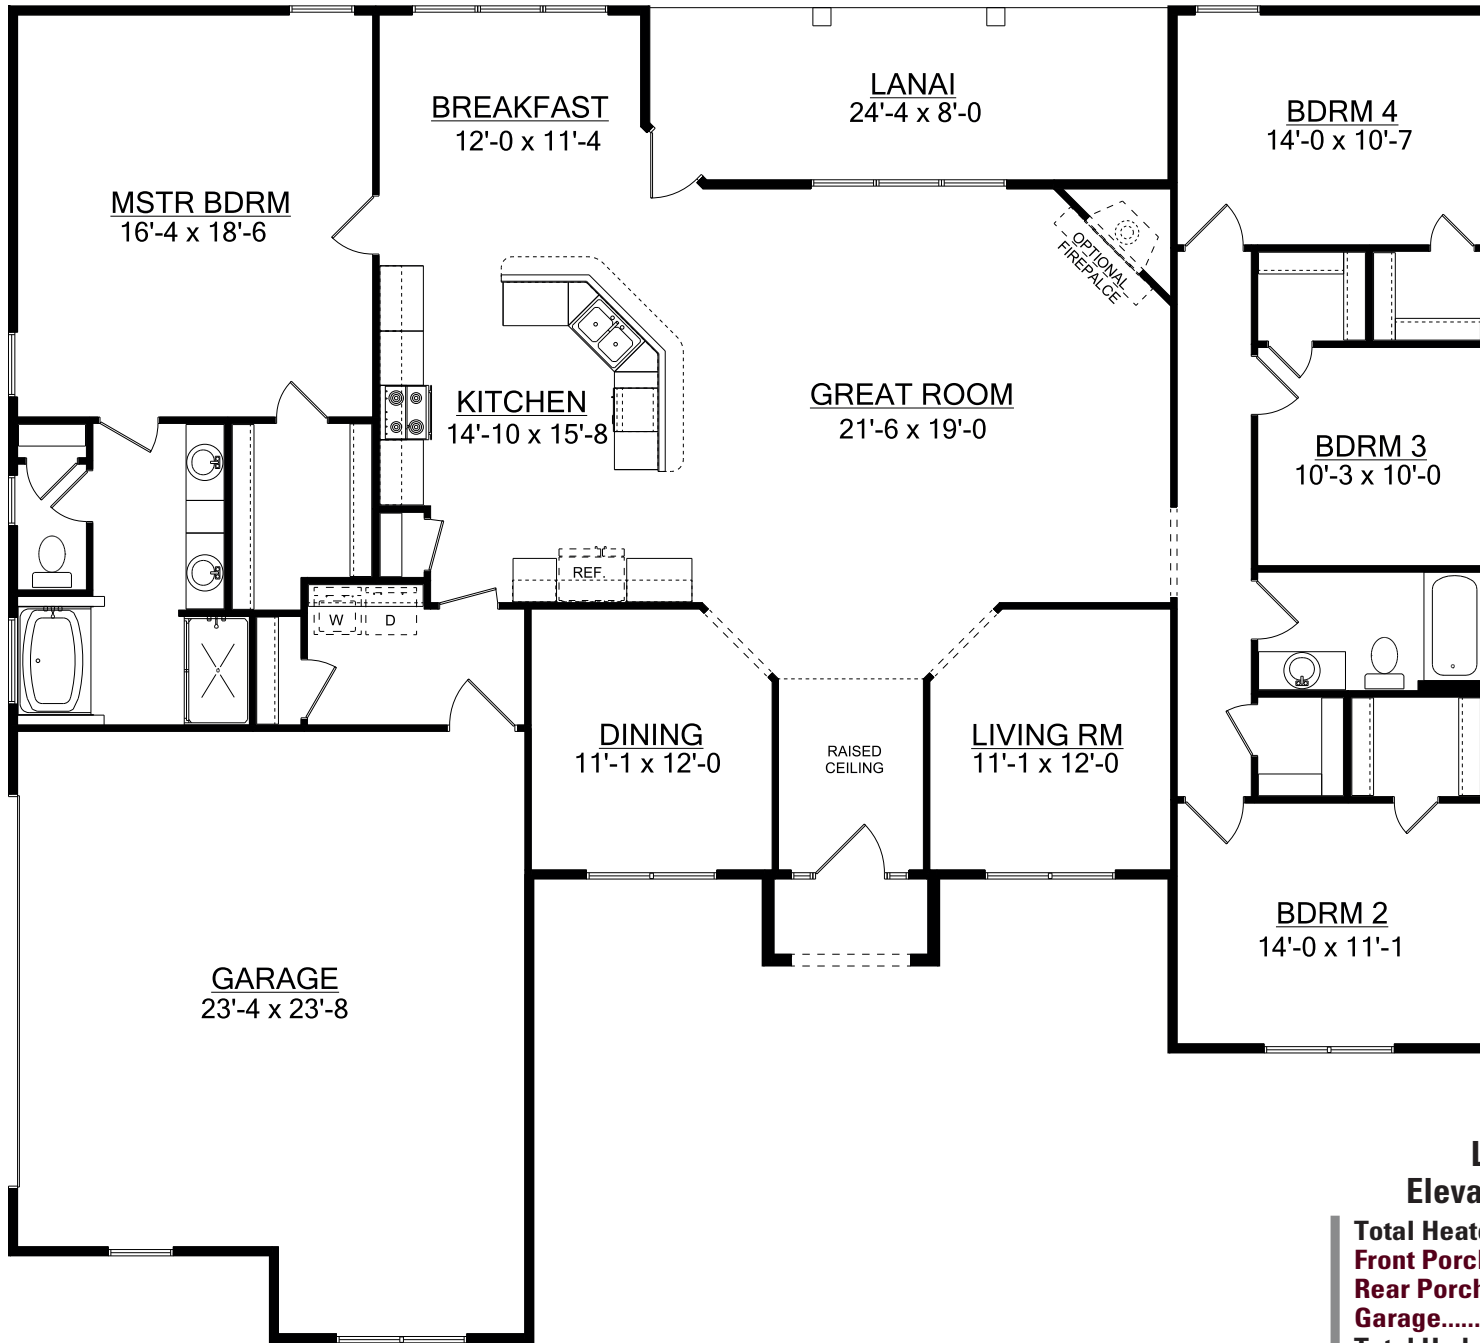

The Lenox

Elevation A

4 Bedroom/2 Bath

1-800-AHP-Home

| AmericasHomePlace.com

© 2011 America's Home Place, Inc. Any information shown in this ad is subject to change at anytime. Illustrations show options and upgrades not included in base plan. Specifications vary by location. Home designs represented on this page are property of America's Home Place and are intended for demonstration purposes only. Any unauthorized duplication, copying or reproduction, or any other use, is strictly prohibited. FL #CR-C057203 Revised 10/15/15

First Floor

**Lenox
Elevation A & B**

Total Heated.....	2491
Front Porch.....	32
Rear Porch.....	188
Garage.....	622
Total Under Roof.....	3333