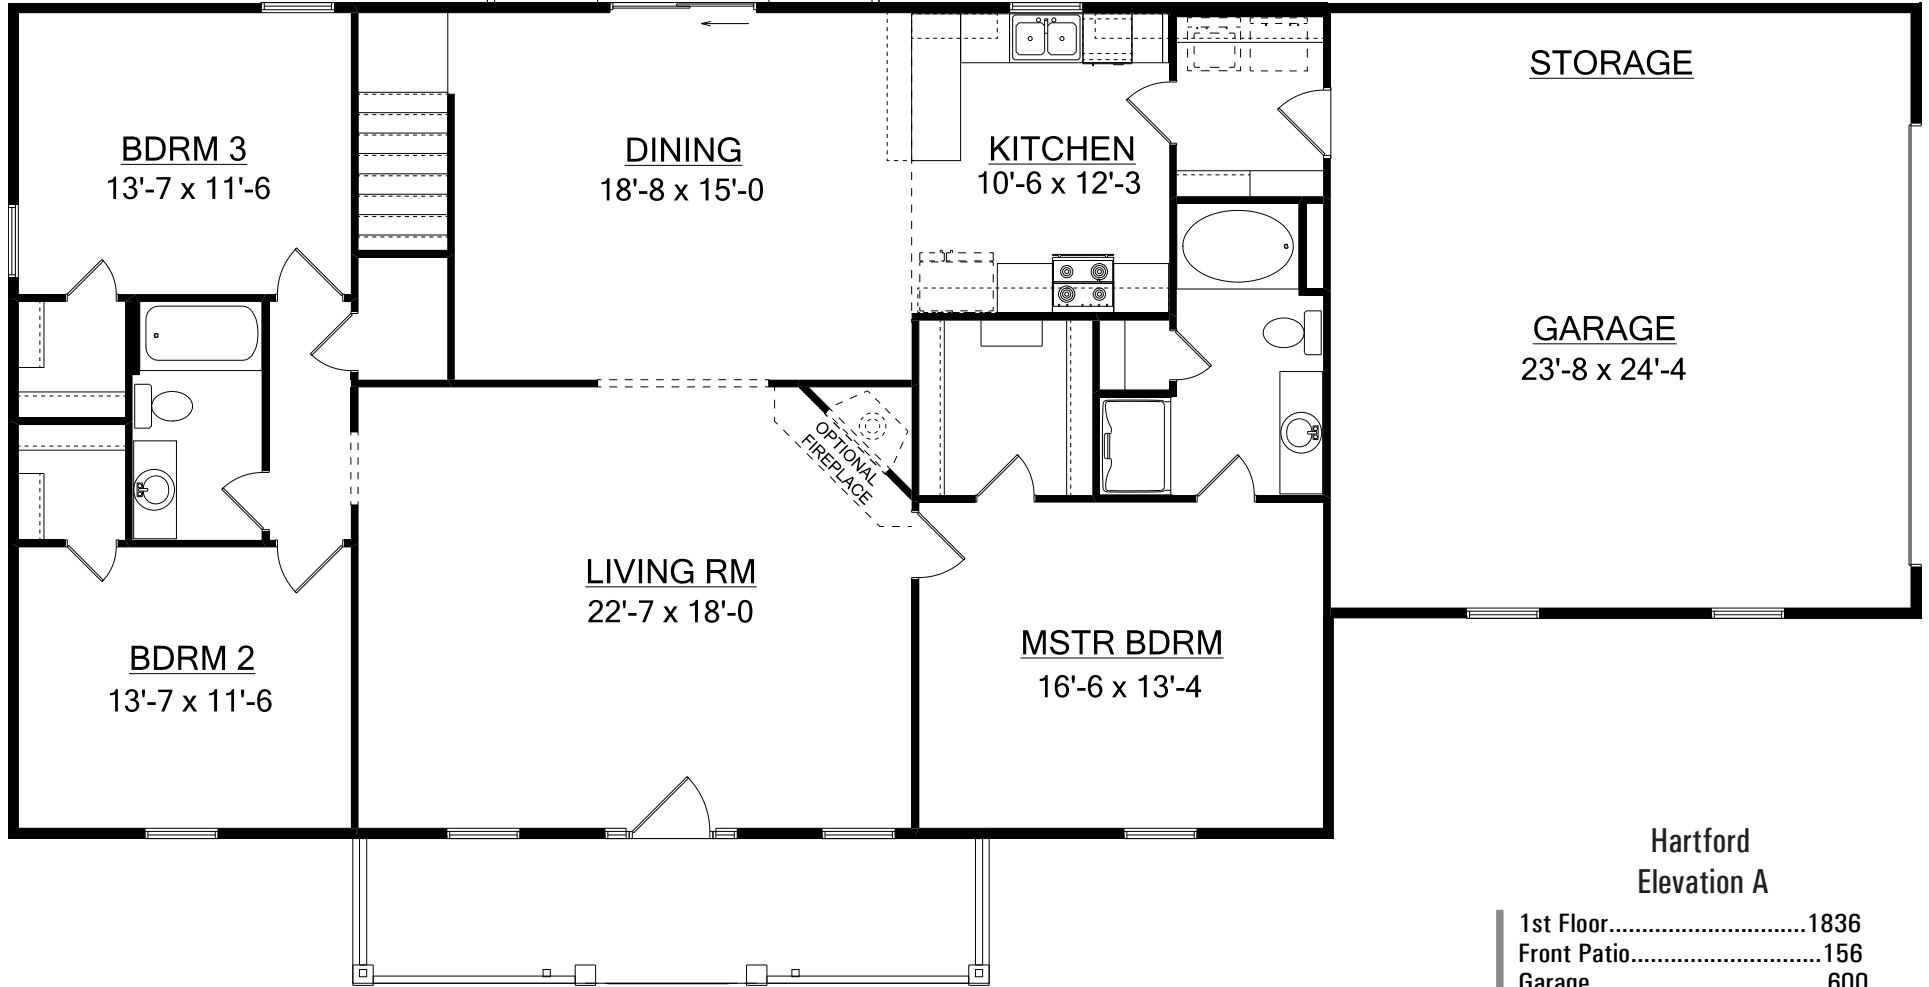

# The Hartford

Elevation A

3 Bedroom / 2 Bath

1-800-AHP-Home | [AmericasHomePlace.com](https://AmericasHomePlace.com)

© 2020 America's Home Place, Inc. Any information shown in this ad is subject to change at anytime. Illustrations show options and upgrades not included in base plan. Specifications vary by location. Home designs represented on this page are property of America's Home Place and are intended for demonstration purposes only. Any unauthorized duplication, copying or reproduction, or any other use, is strictly prohibited. FL #CR-C1330787 NC# 36341 Revised 6/24/20

# First Floor

## Hartford Elevation A

1st Floor.....	1836
Front Patio.....	156
Garage.....	600
<b>Total Under Roof.....</b>	<b>2592</b>
Rear Stoop.....	28
Optional Rear Patio.....	160