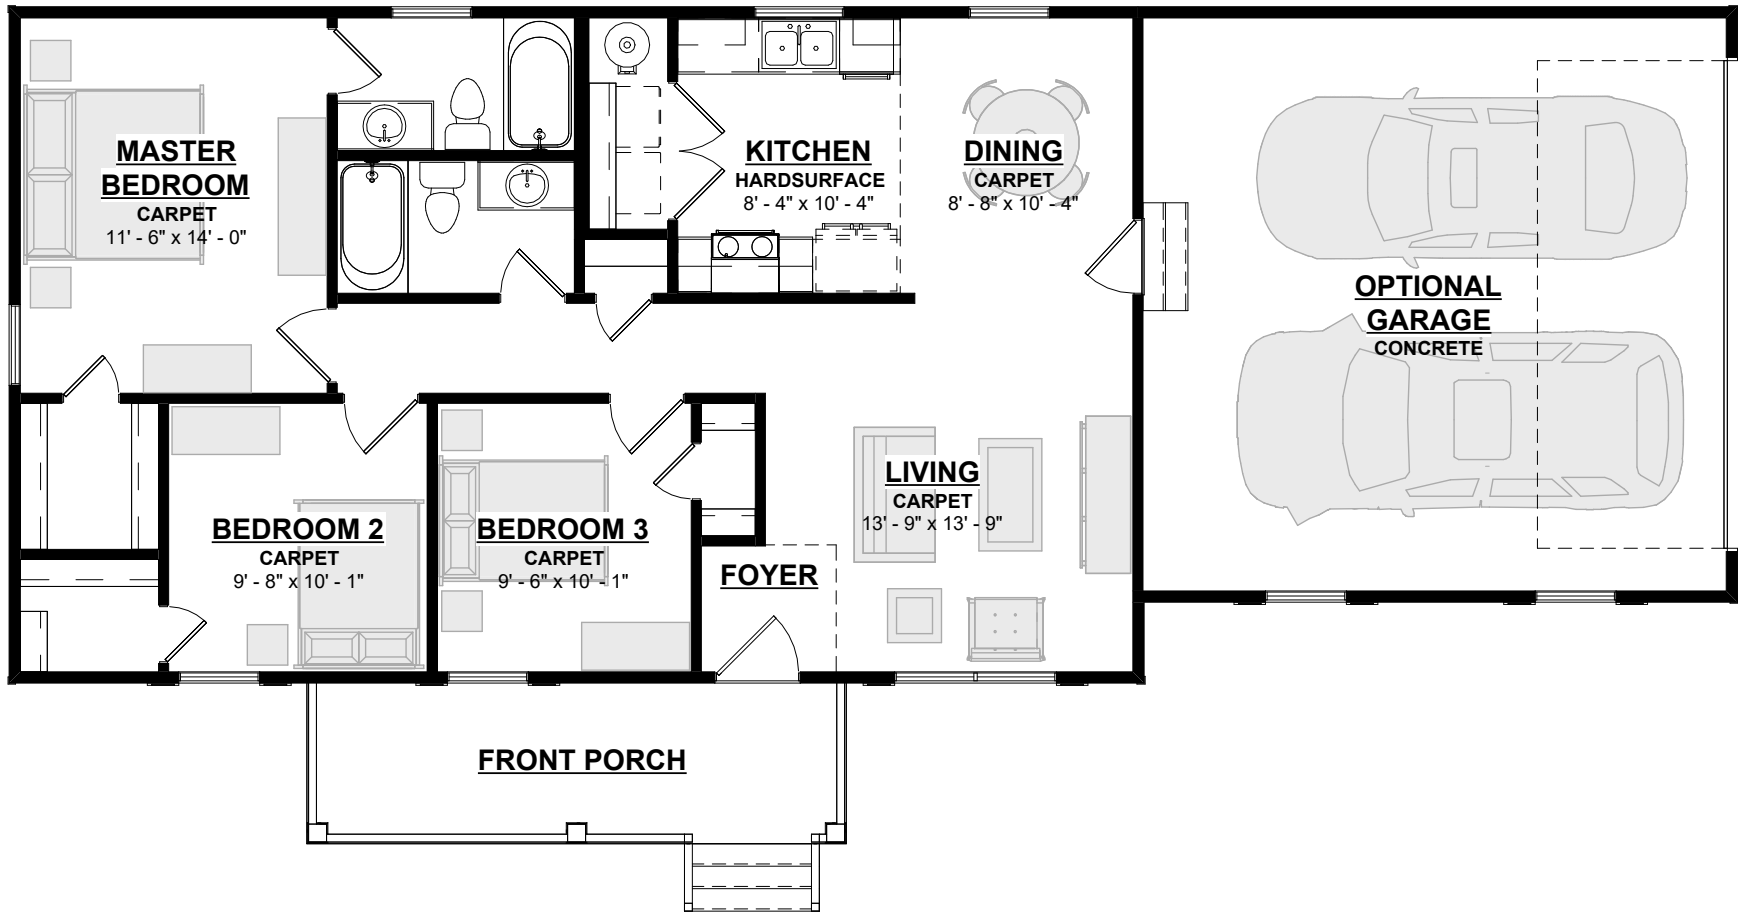

The American Elevation B

3 Bedroom / 2 Bath

1-800-AHP-Home | AmericasHomePlace.com

© 2024 America's Home Place, Inc. Any information shown in this ad is subject to change at anytime. Illustrations show options and upgrades not included in base plan. Specifications vary by location. Home designs represented on this page are property of America's Home Place and are intended for demonstration purposes only. Any unauthorized duplication, copying or reproduction, or any other use, is strictly prohibited. FL #CR-C1330787, NC#36341 Revised 7/17/24

The American B

| | |
|---------------------|------|
| Total Heated..... | 1050 |
| Front Porch..... | 120 |
| Side Stoop..... | 20 |
| Total Under Roof... | 1190 |
| Opt Garage..... | 484 |