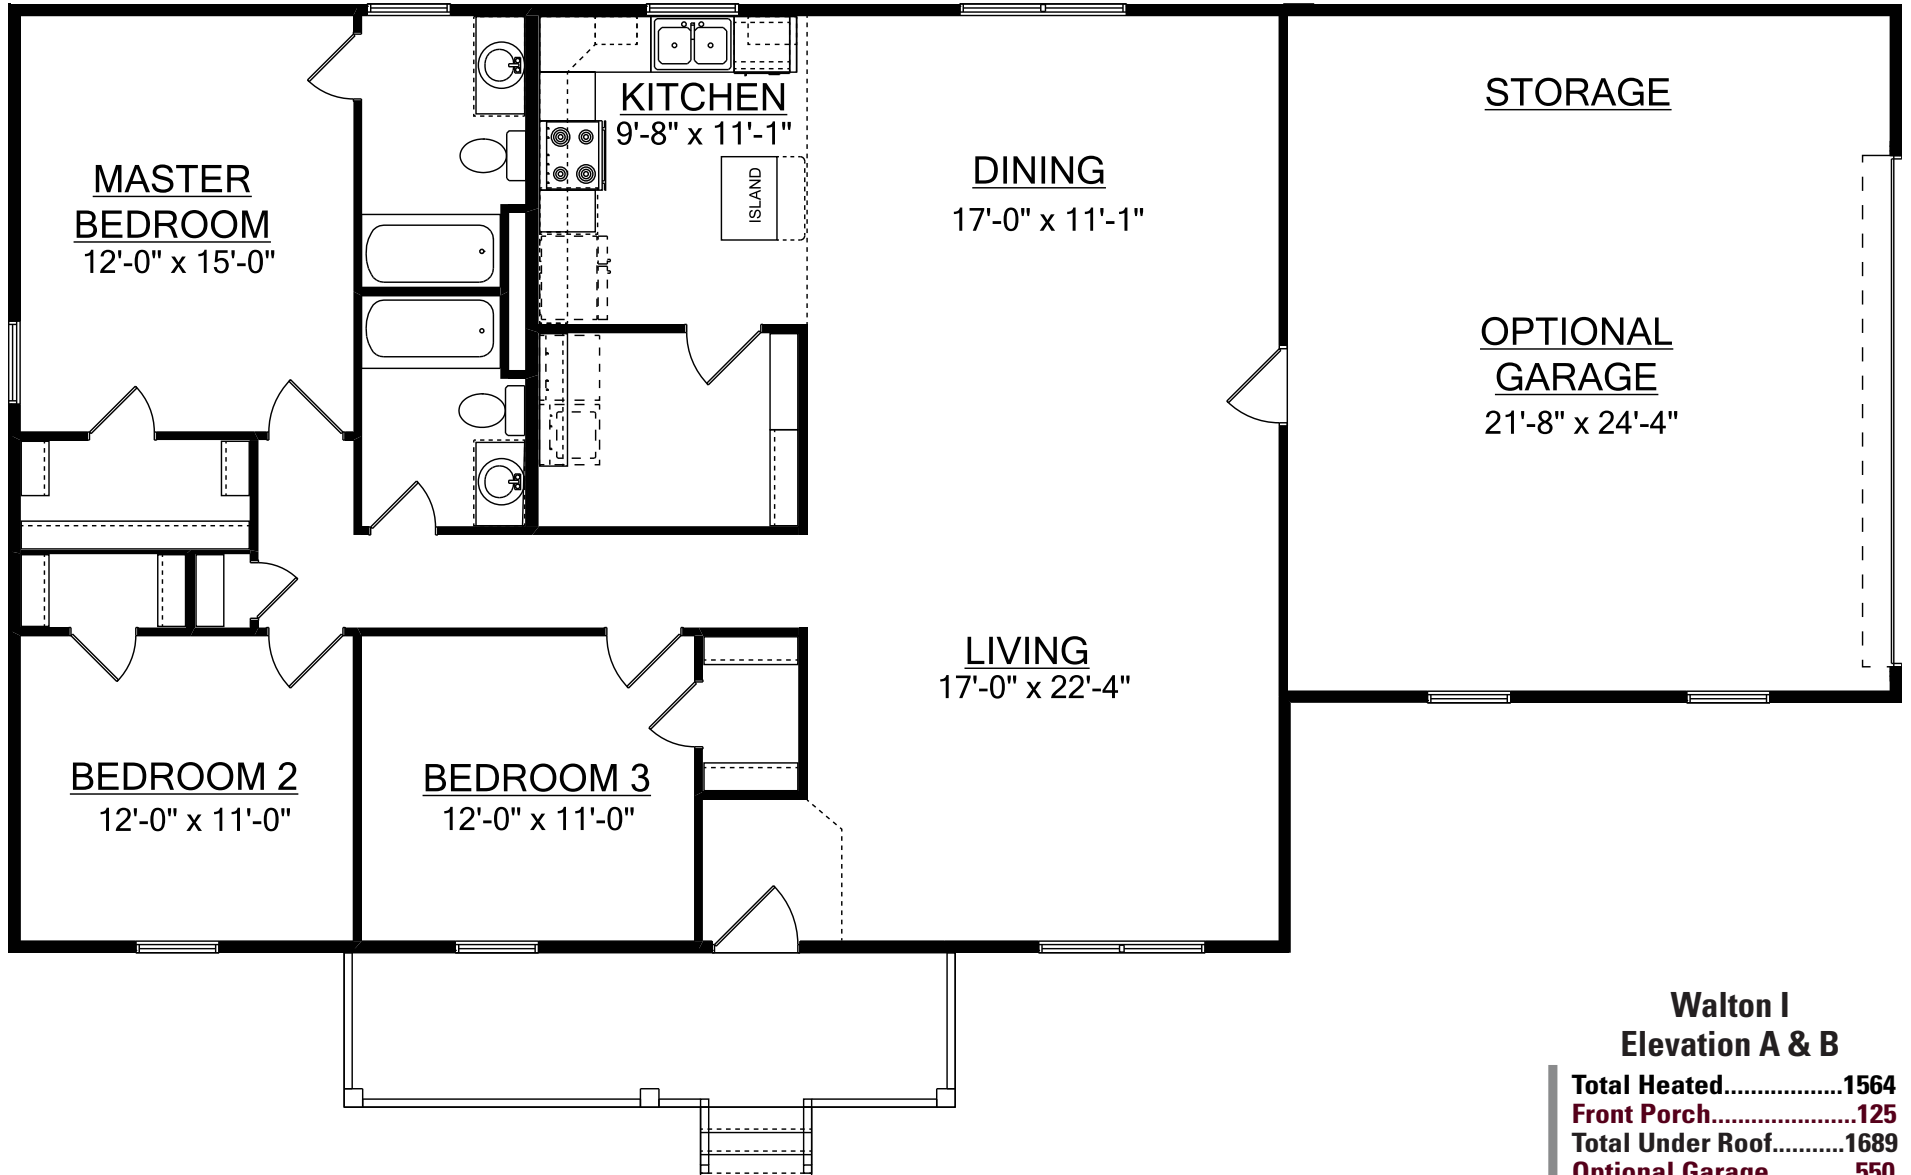

The Walton I

Elevation A

3 Bedroom/2 Bath

1-800-AHP-Home

| AmericasHomePlace.com

© 2011 America's Home Place, Inc. Any information shown in this ad is subject to change at anytime. Illustrations show options and upgrades not included in base plan. Specifications vary by location. Home designs represented on this page are property of America's Home Place and are intended for demonstration purposes only. Any unauthorized duplication, copying or reproduction, or any other use, is strictly prohibited. FL #CR-C057203 Revised 3/9/16

First Floor

Walton I Elevation A & B

Total Heated.....	1564
Front Porch.....	125
Total Under Roof.....	1689
Optional Garage.....	550