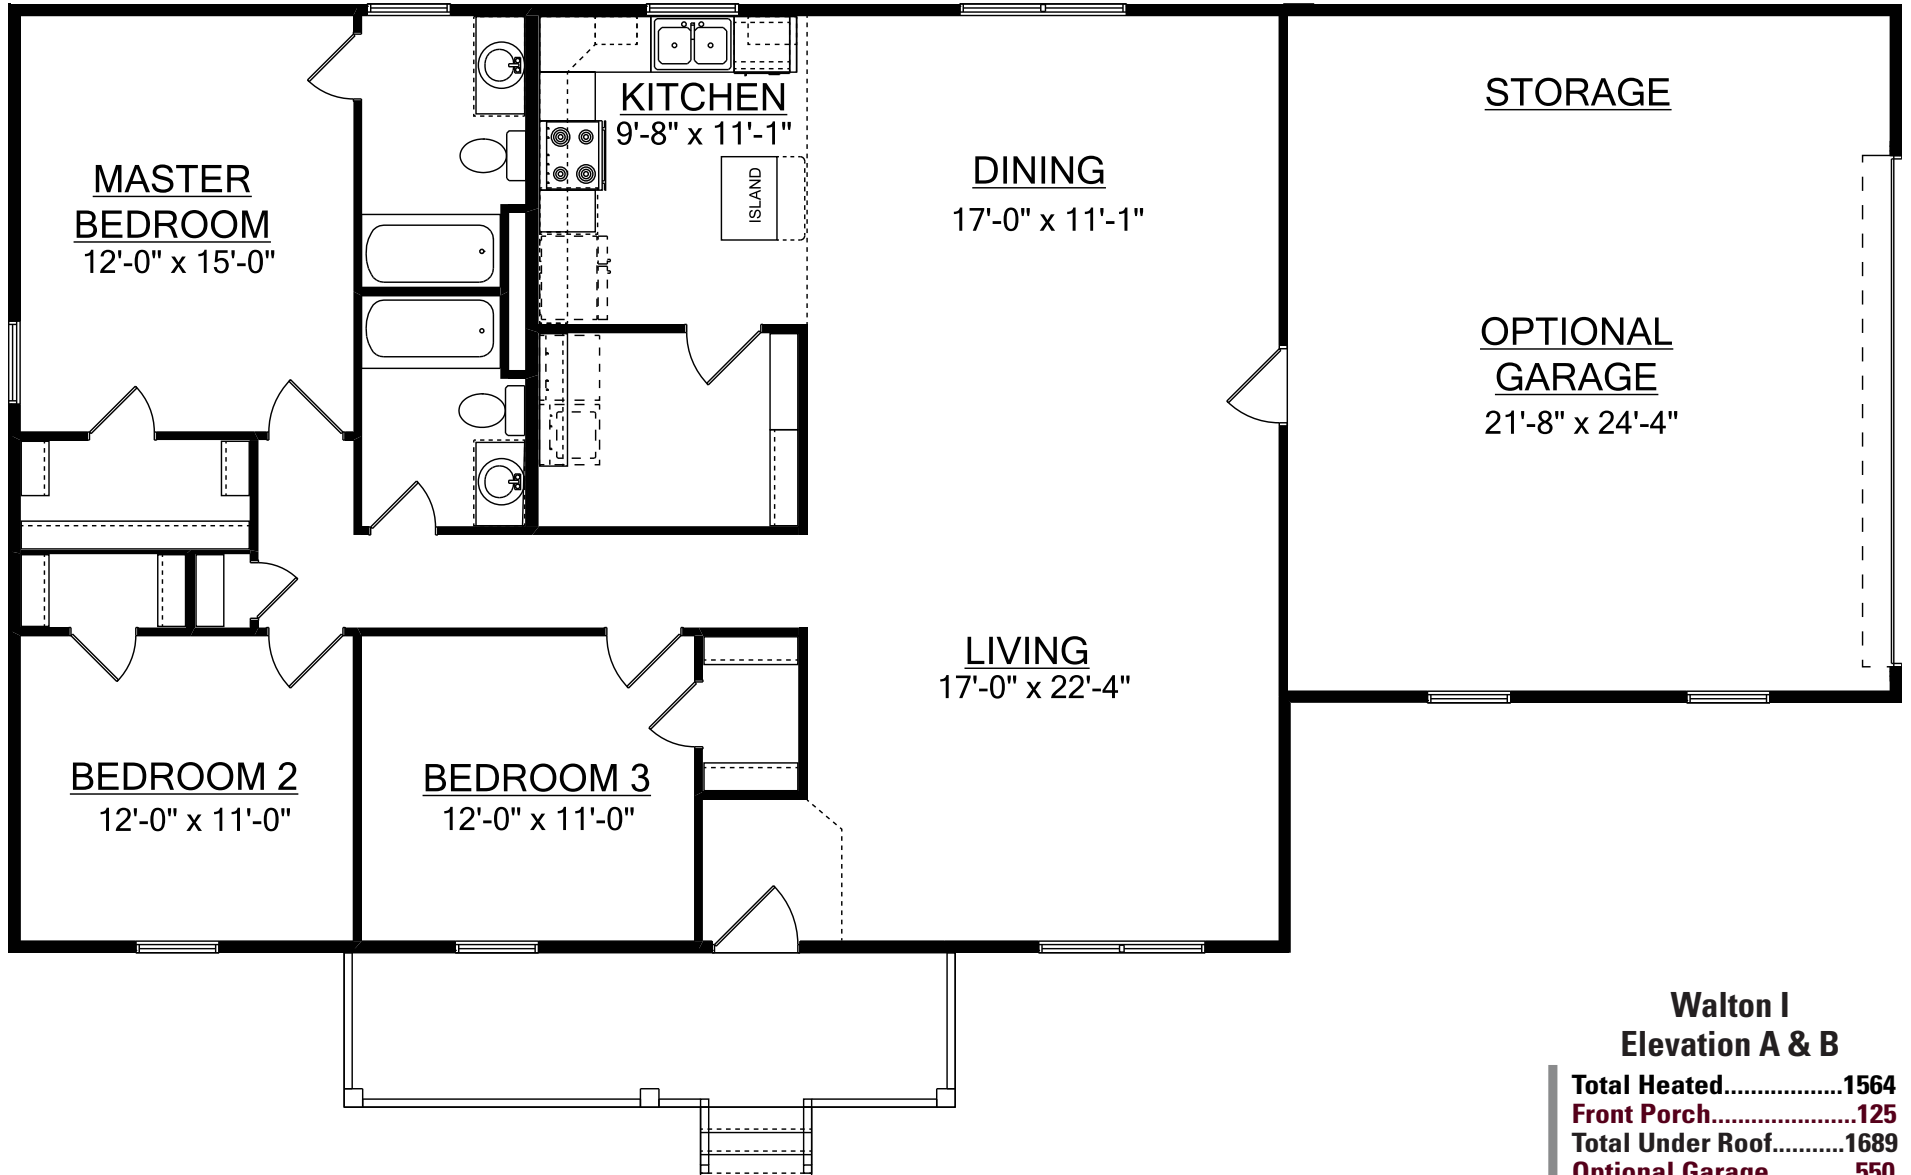

The Walton I

Elevation B

3 Bedroom/2 Bath

1-800-AHP-Home

| AmericasHomePlace.com

© 2011 America's Home Place, Inc. Any information shown in this ad is subject to change at anytime. Illustrations show options and upgrades not included in base plan. Specifications vary by location. Home designs represented on this page are property of America's Home Place and are intended for demonstration purposes only. Any unauthorized duplication, copying or reproduction, or any other use, is strictly prohibited. FL #CR-C057203 Revised 3/9/16

First Floor

Walton I Elevation A & B

Total Heated.....	1564
Front Porch.....	125
Total Under Roof.....	1689
Optional Garage.....	550