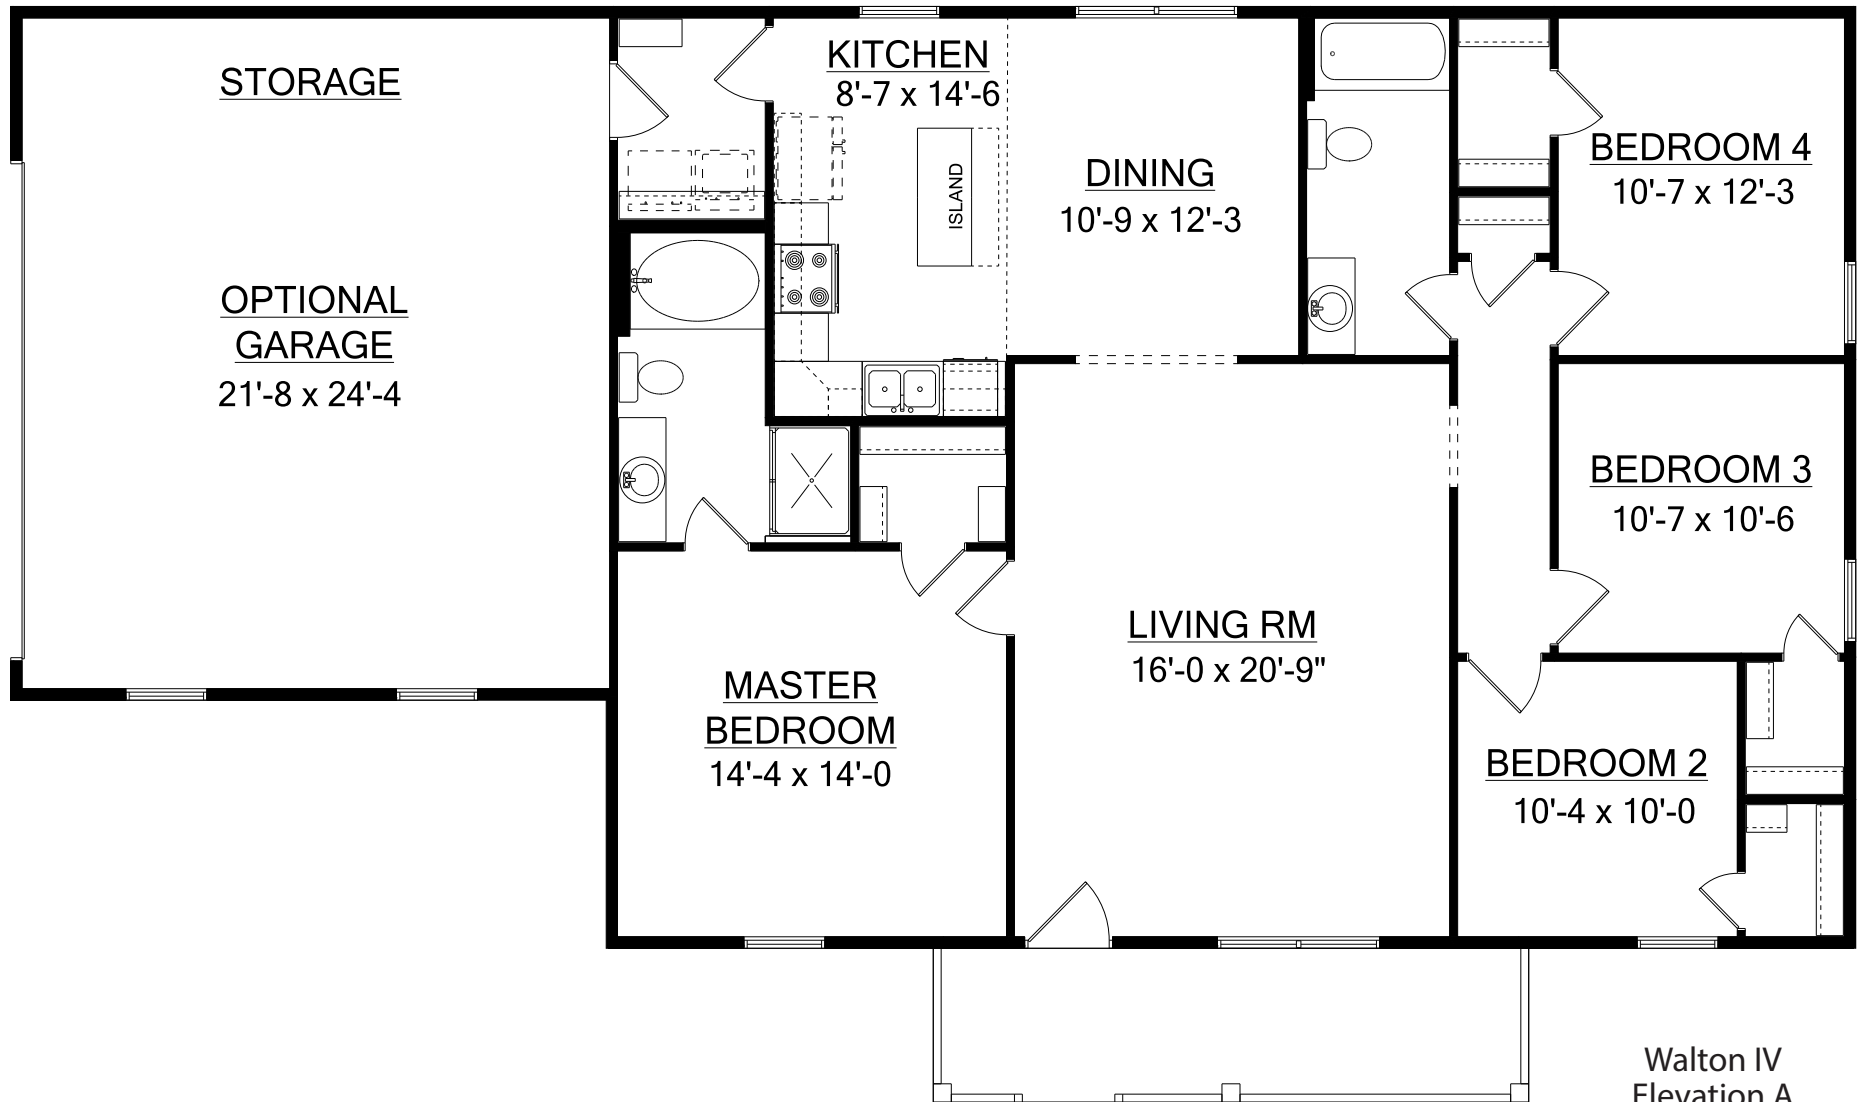

# The Walton IV

Elevation A

4 Bedroom / 2 Bath

1-800-AHP-Home | [AmericasHomePlace.com](https://AmericasHomePlace.com)

© 2020 America's Home Place, Inc. Any information shown in this ad is subject to change at anytime. Illustrations show options and upgrades not included in base plan. Specifications vary by location. Home designs represented on this page are property of America's Home Place and are intended for demonstration purposes only. Any unauthorized duplication, copying or reproduction, or any other use, is strictly prohibited. FL #CR-C1330787 NC #36341 Revised 5/7/20

# First Floor

Walton IV  
Elevation A

Total Heated.....	1564
Front Porch.....	125
Total Under Roof.....	1689
Optional Garage.....	550