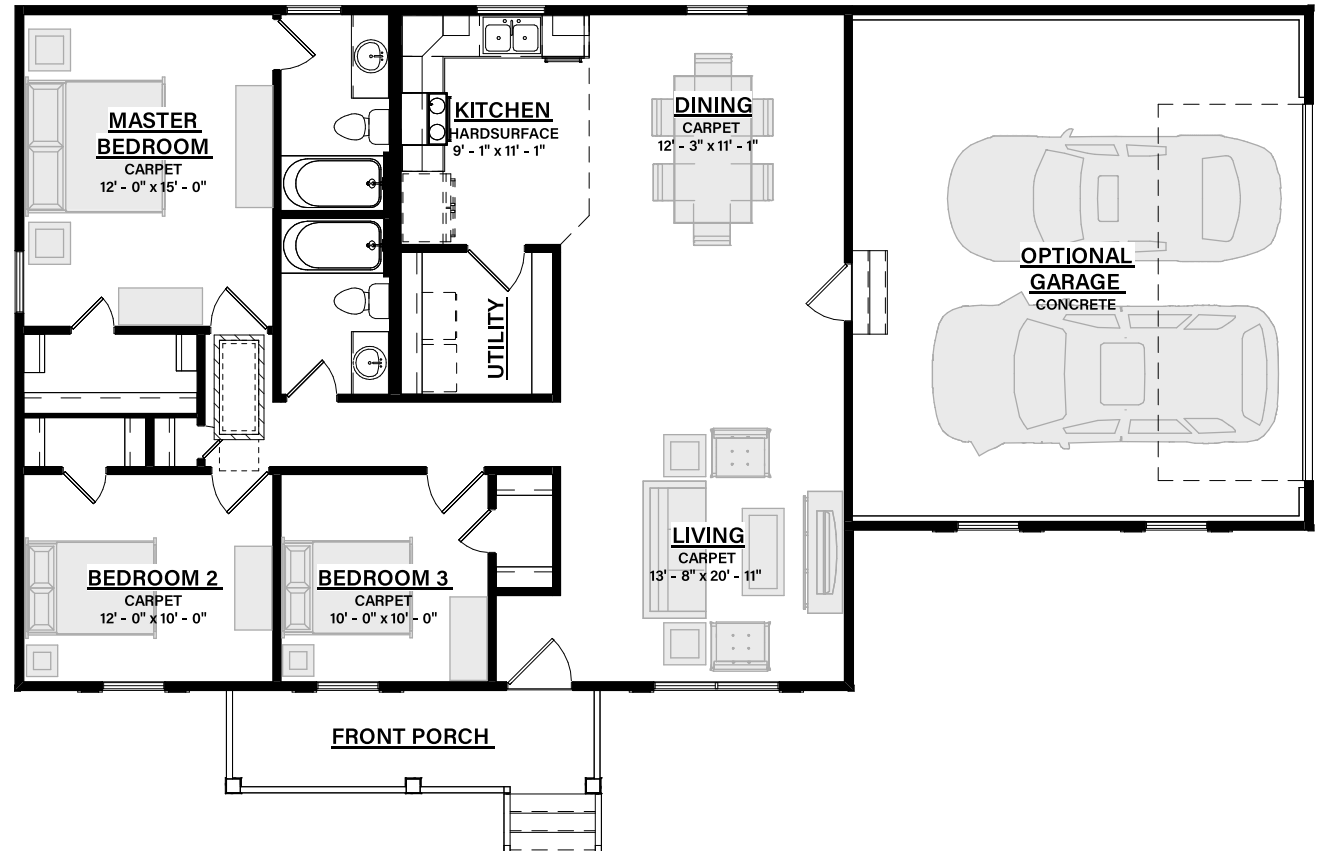

THE FORD B

3 Beds • **2** Baths • **1,307** Heated SF

FORD

ELEVATION B

TOTAL HEATED

1,307 sq. ft.

FRONT PORCH

90 sq. ft.

OPTIONAL GARAGE

550 sq. ft.

TOTAL UNDER ROOF

1,397 sq. ft.

1-800-AHP-Home
AmericasHomePlace.com

© 2025 America's Home Place, Inc. Any information shown in this ad is subject to change at anytime. Illustrations show options and upgrades not included in base plan. Specifications vary by location. Home designs represented on this page are property of America's Home Place and are intended for demonstration purposes only. Any unauthorized duplication, copying or reproduction, or any other use, is strictly prohibited. AL #10761 GA #CCC0003514 FL #CR-C1330787 NC #36341 Revised 5/8/25