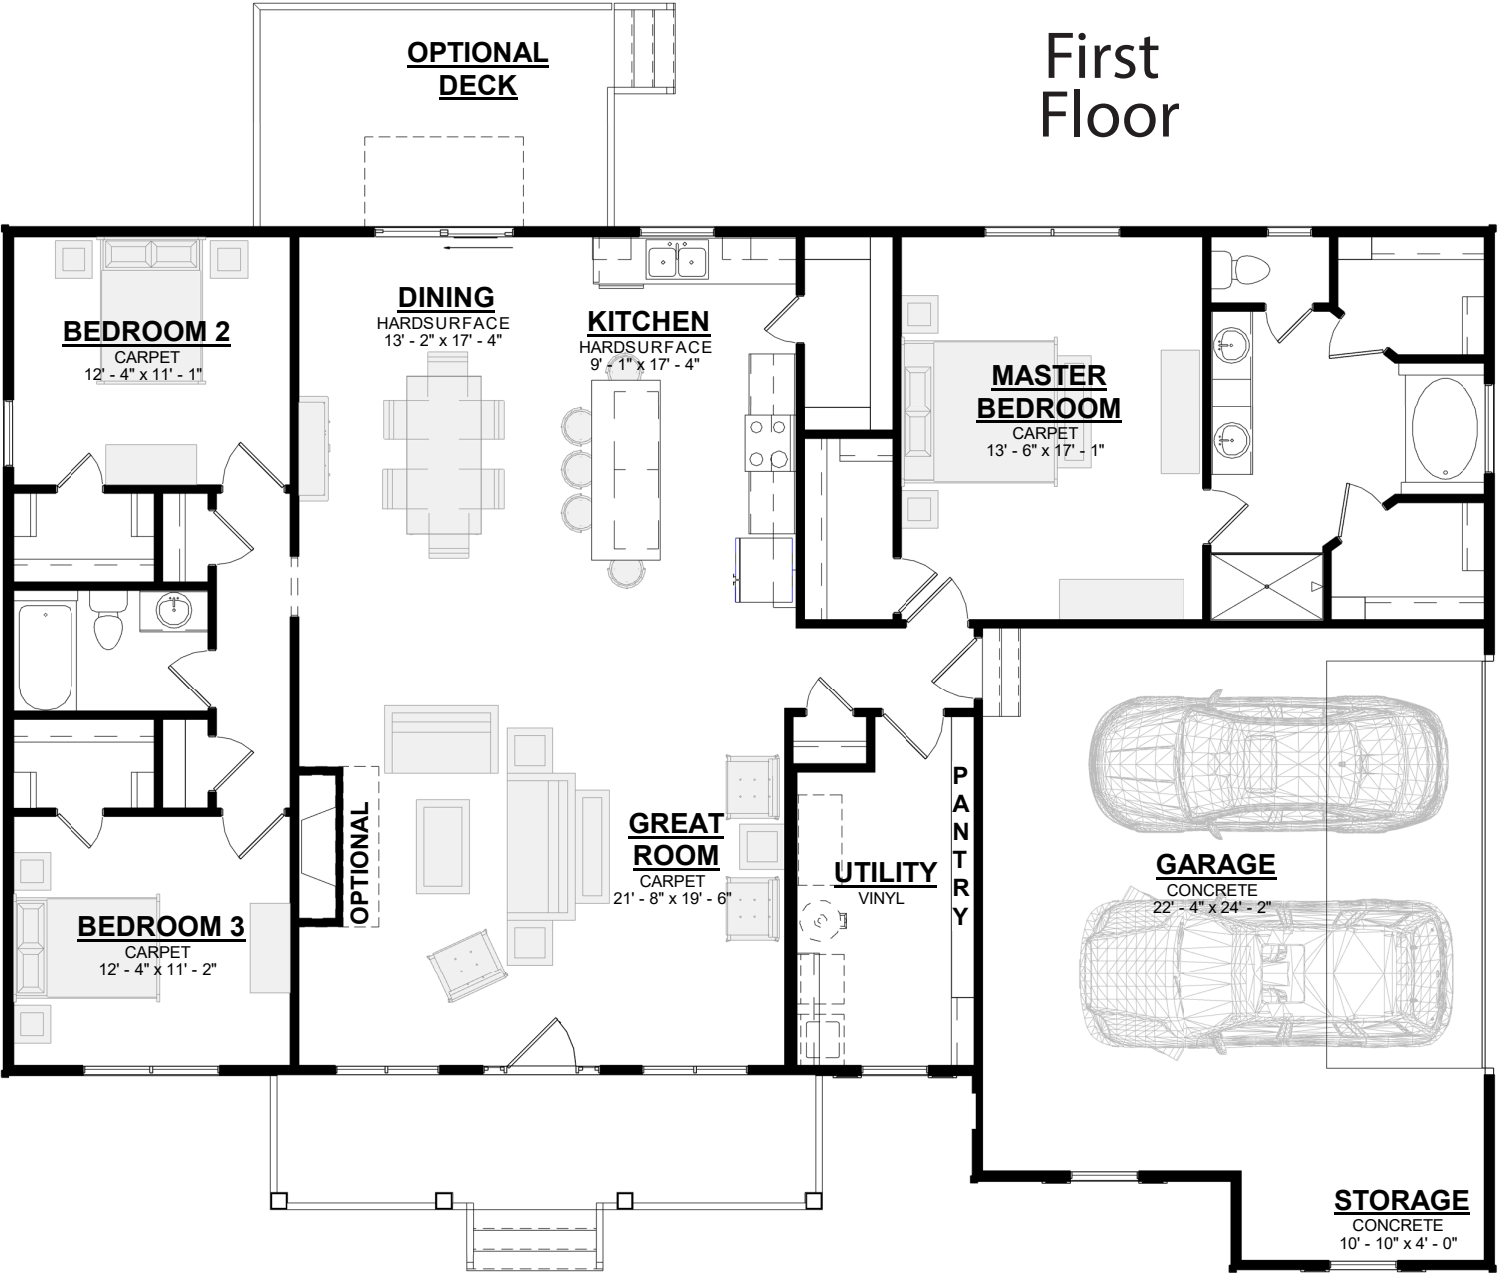

First Floor

Glenridge Elevation A

First Floor Heated.....	2025
Front Porch.....	147
Garage.....	603
Total Under Roof.....	2775
Rear Stoop.....	16
Optional Deck.....	160