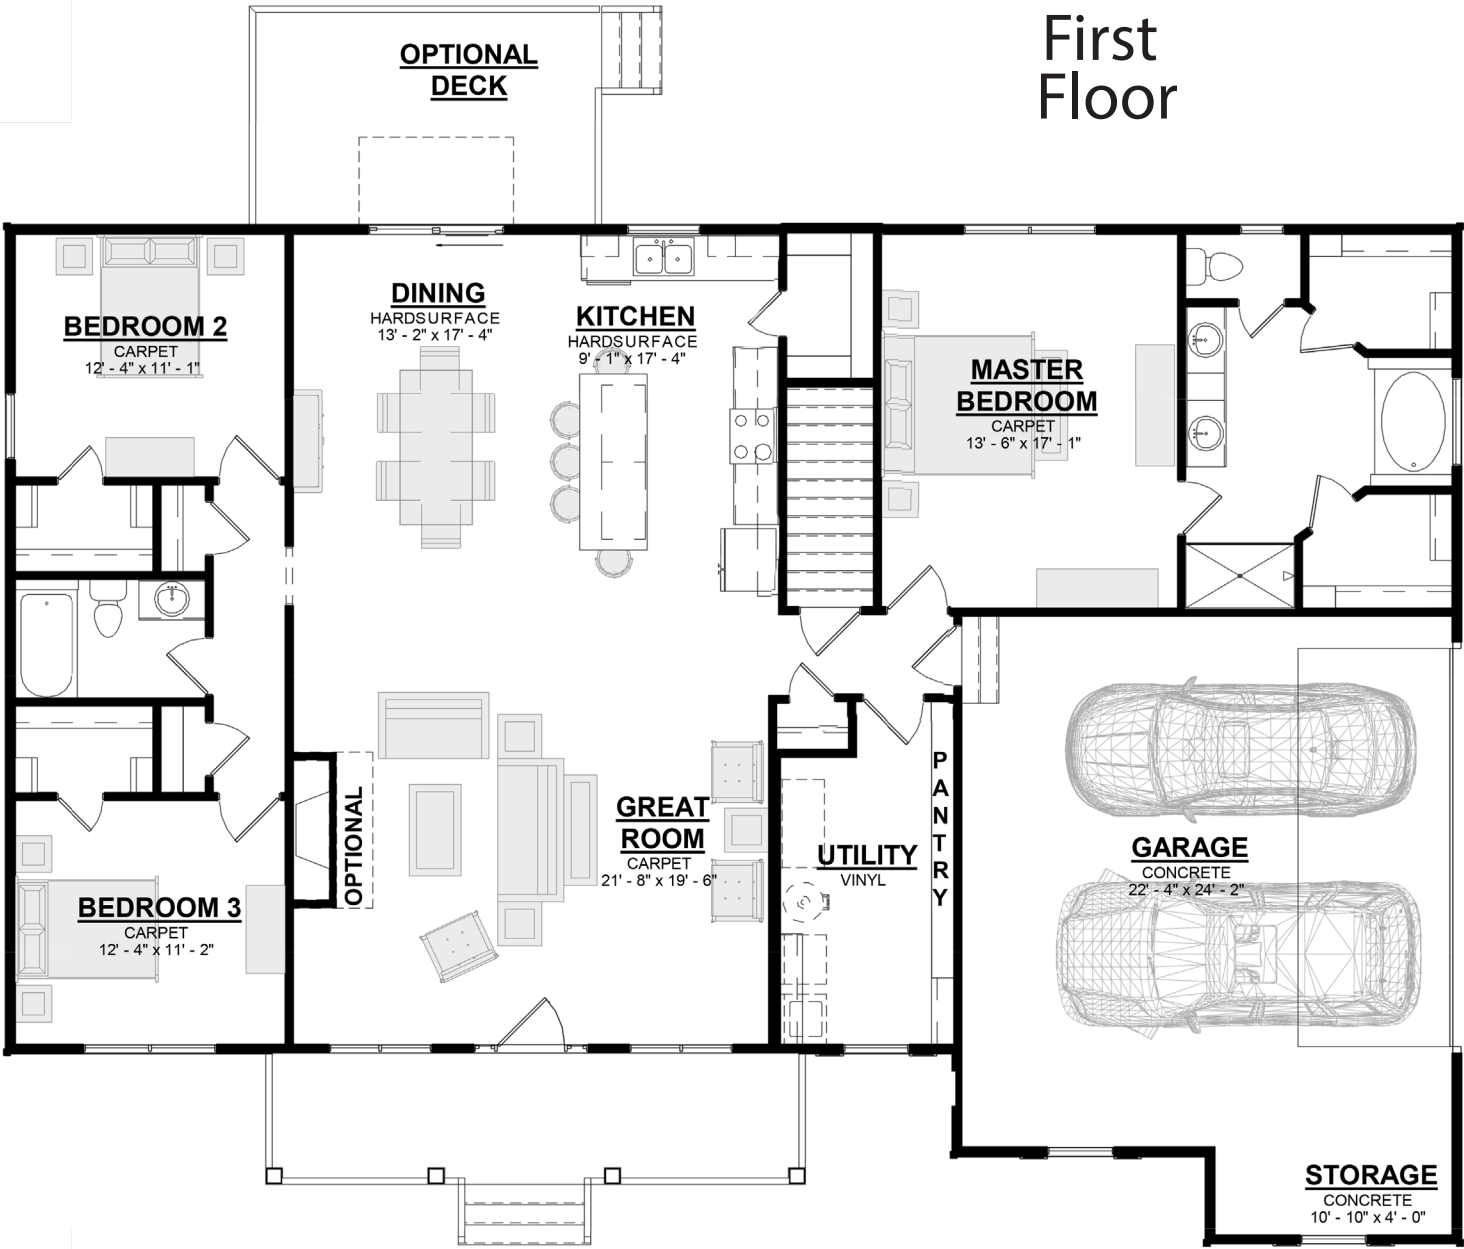

First Floor

Glenridge Elevation A w/ Basement

First Floor Heated.....	2025
Front Porch.....	147
Garage.....	603
Total Under Roof.....	2775
Rear Stoop.....	16
Optional Deck.....	160