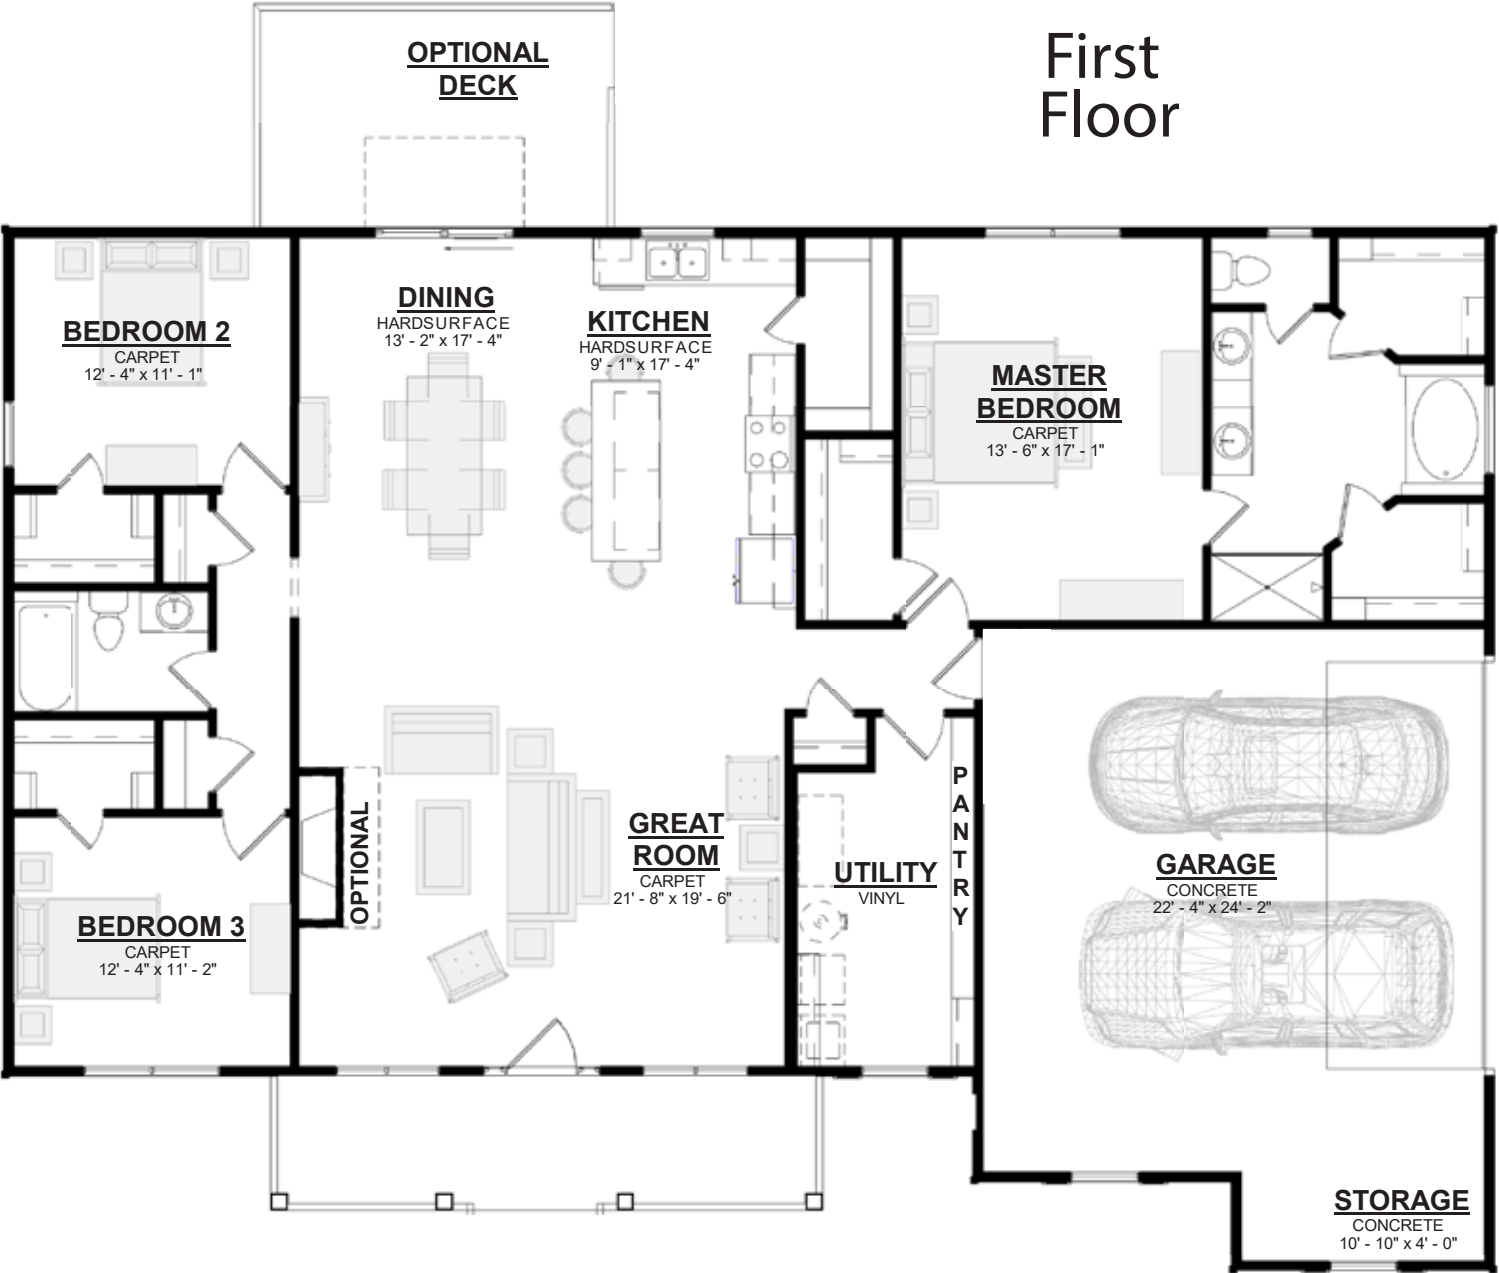

First Floor

Glenridge Elevation A

First Floor Heated.....	2025
Front Patio.....	147
Garage.....	603
Total Under Roof.....	2775
Rear Stoop.....	16
Optional Patio.....	160