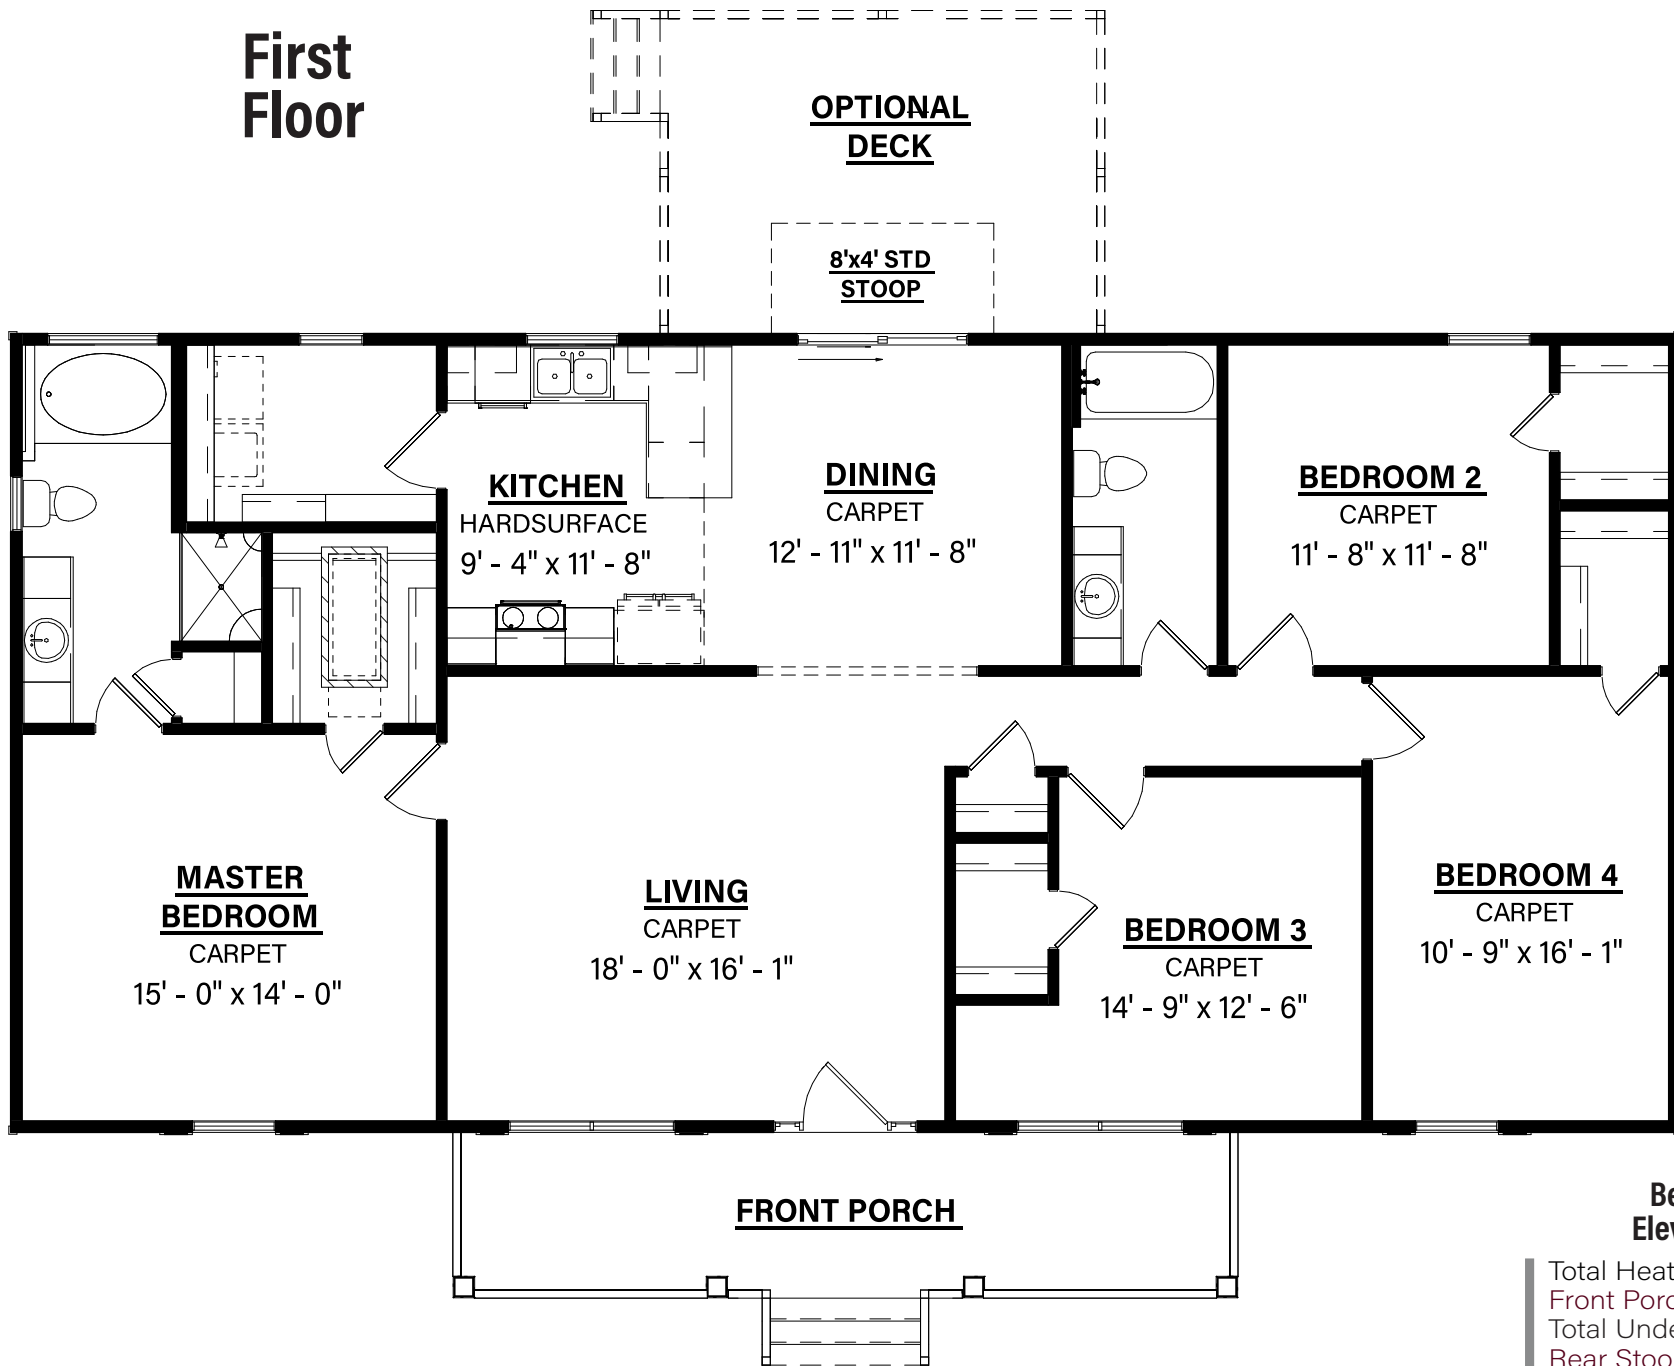

The Bedford

Elevation A

4 Bedroom / 2 Bath

1-800-AHP-Home | AmericasHomePlace.com

© 2024 America's Home Place, Inc. Any information shown in this ad is subject to change at anytime. Illustrations show options and upgrades not included in base plan. Specifications vary by location. Home designs represented on this page are property of America's Home Place and are intended for demonstration purposes only. Any unauthorized duplication, copying or reproduction, or any other use, is strictly prohibited. FL #CR-C1330787 Revised 4/9/24

First Floor

Bedford Elevation A

Total Heated.....	1720
Front Porch.....	170
Total Under Roof.....	1890
Rear Stoop.....	32
Optional Deck.....	187