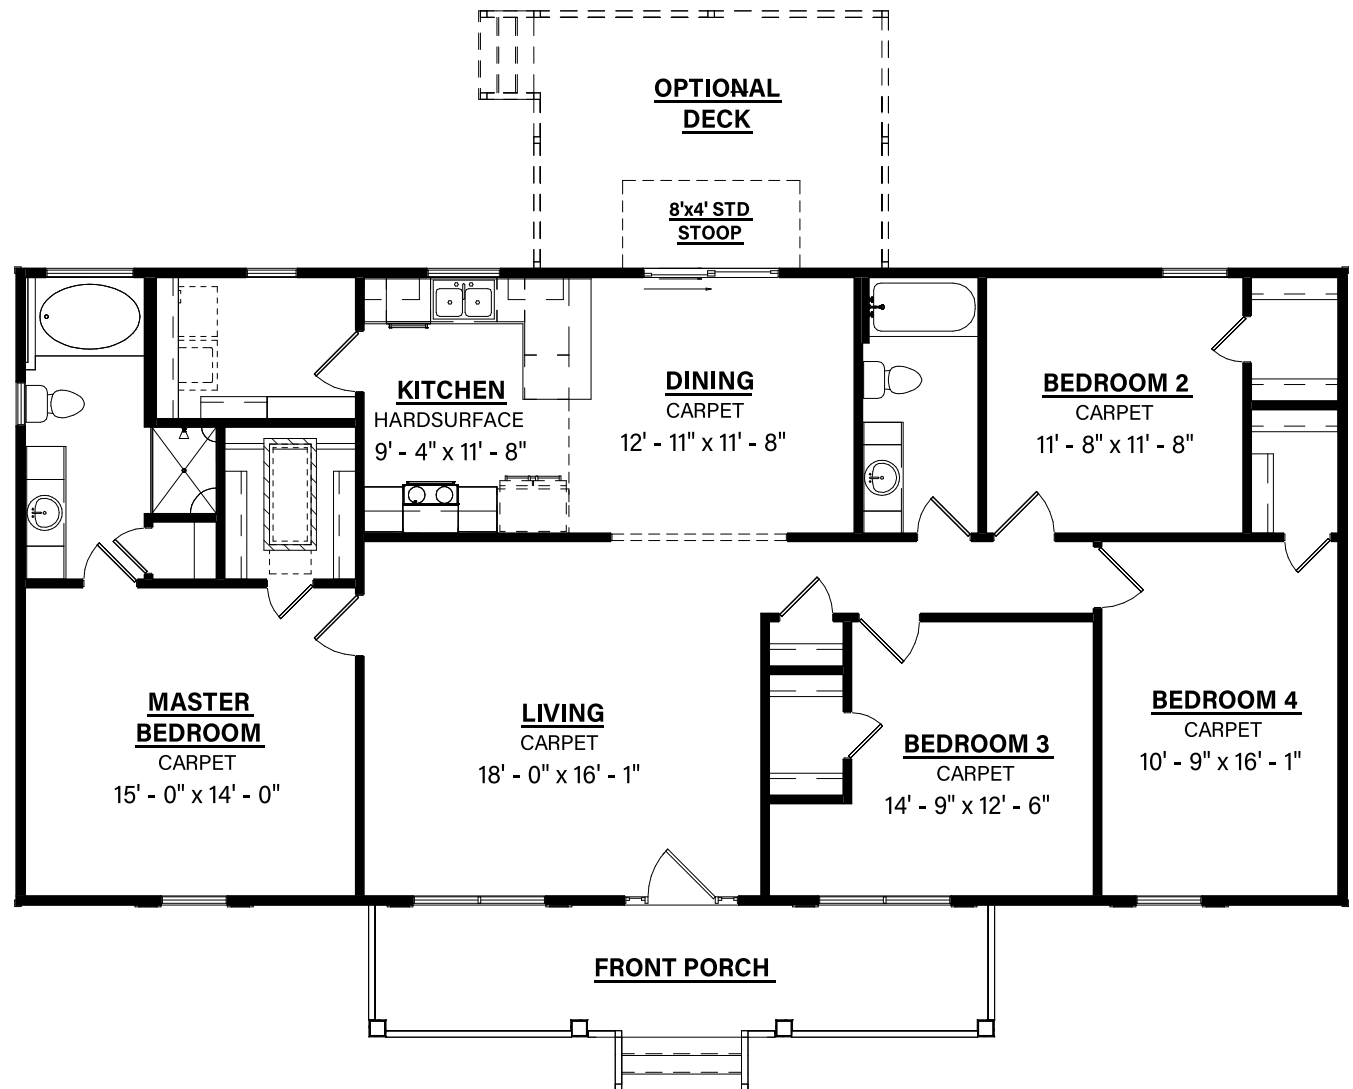

THE BEDFORD A

4 Beds • 2 Baths • 1,720 Heated SF

BEDFORD

ELEVATION A

TOTAL HEATED

1,720 sq. ft.

FRONT PORCH

170 sq. ft.

OPTIONAL DECK

187 sq. ft.

REAR STOOP

32 sq. ft.

TOTAL UNDER ROOF

1,890 sq. ft.

1-800-AHP-Home
AmericasHomePlace.com

© 2025 America's Home Place, Inc. Any information shown in this ad is subject to change at anytime. Illustrations show options and upgrades not included in base plan. Specifications vary by location. Home designs represented on this page are property of America's Home Place and are intended for demonstration purposes only. Any unauthorized duplication, copying or reproduction, or any other use, is strictly prohibited. AL #10761 GA #CCCO003514 FL #CR-C1330787 NC #36341 Revised 5/8/25