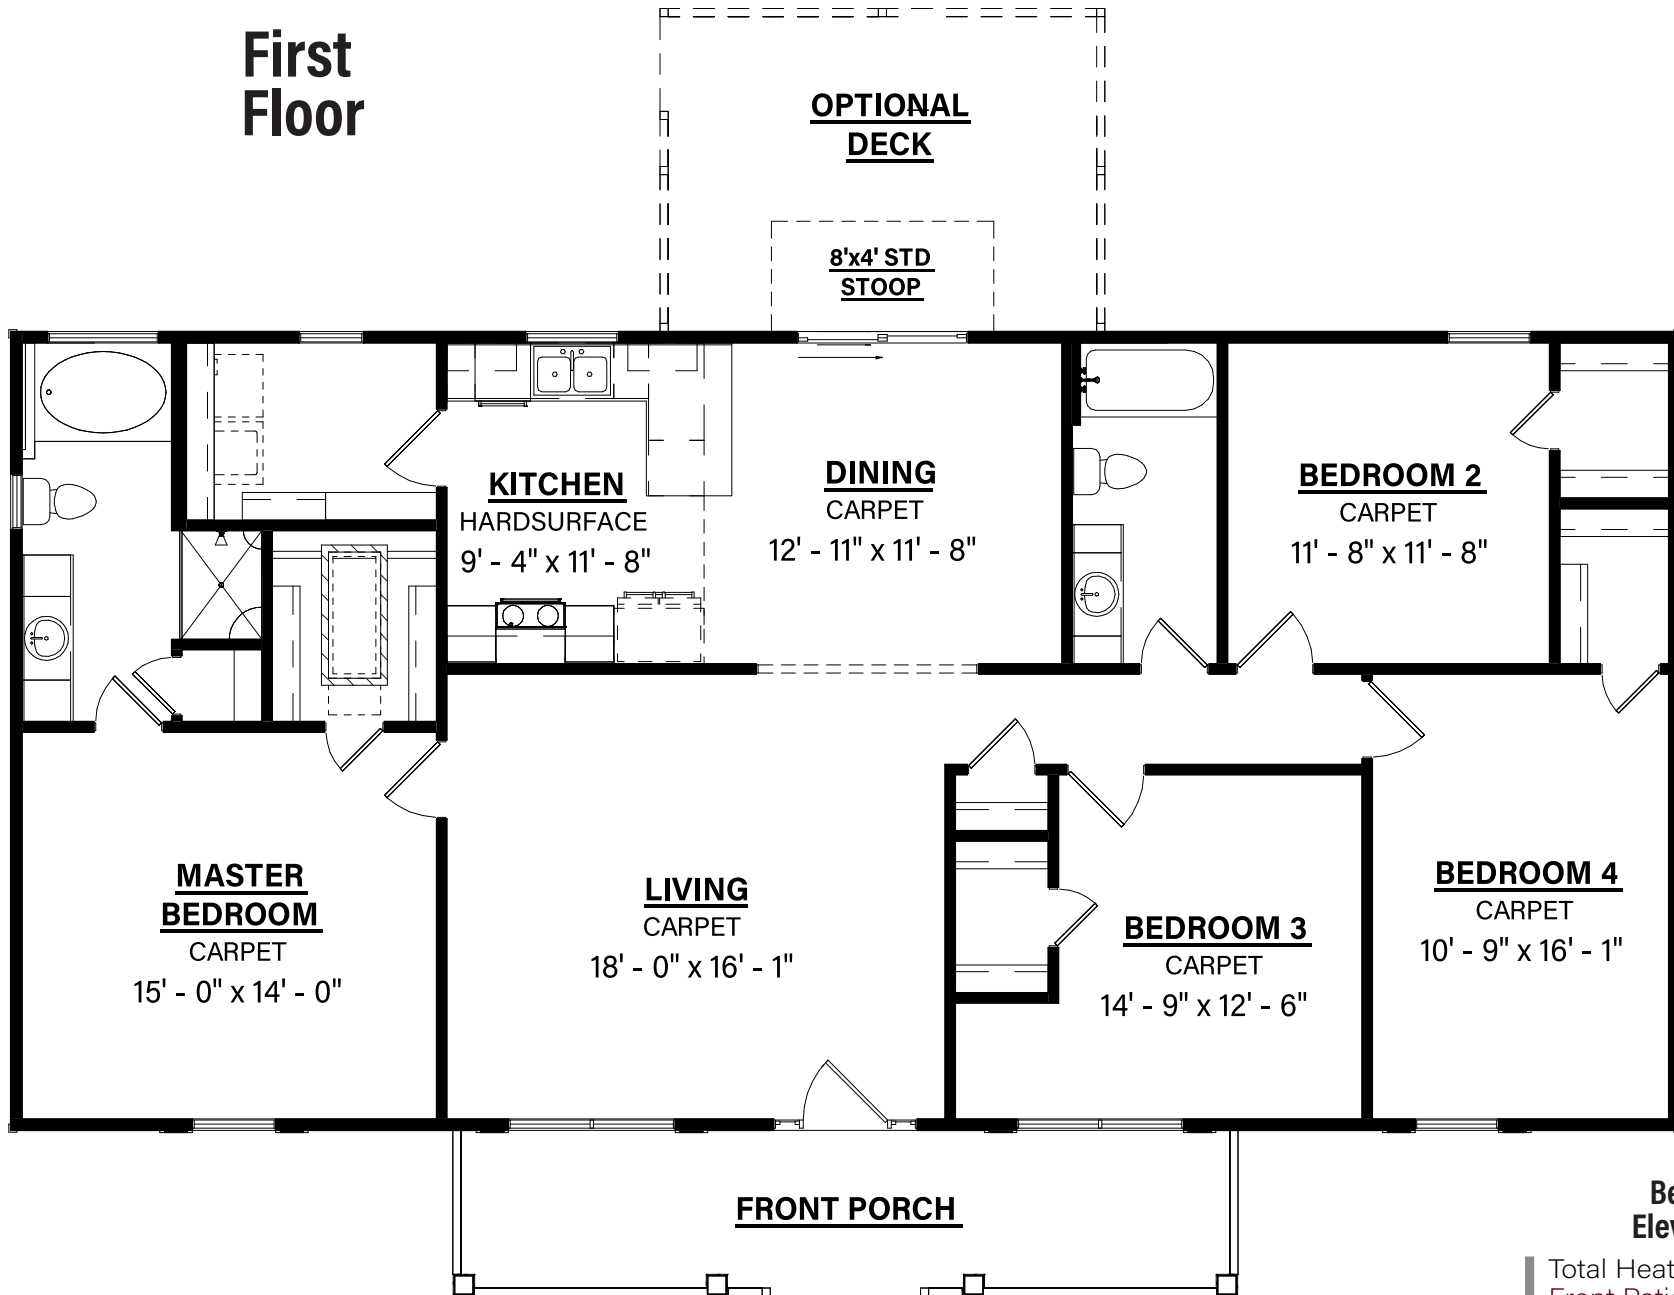

The Bedford

Elevation A

4 Bedroom / 2 Bath

1-800-AHP-Home | AmericasHomePlace.com

© 2024 America's Home Place, Inc. Any information shown in this ad is subject to change at anytime. Illustrations show options and upgrades not included in base plan. Specifications vary by location. Home designs represented on this page are property of America's Home Place and are intended for demonstration purposes only. Any unauthorized duplication, copying or reproduction, or any other use, is strictly prohibited. FL #CR-C1330787 Revised 4/9/24

First Floor

Bedford Elevation A

Total Heated.....	1720
Front Patio.....	170
Total Under Roof.....	1890
Rear Stoop.....	32
Optional Patio.....	187