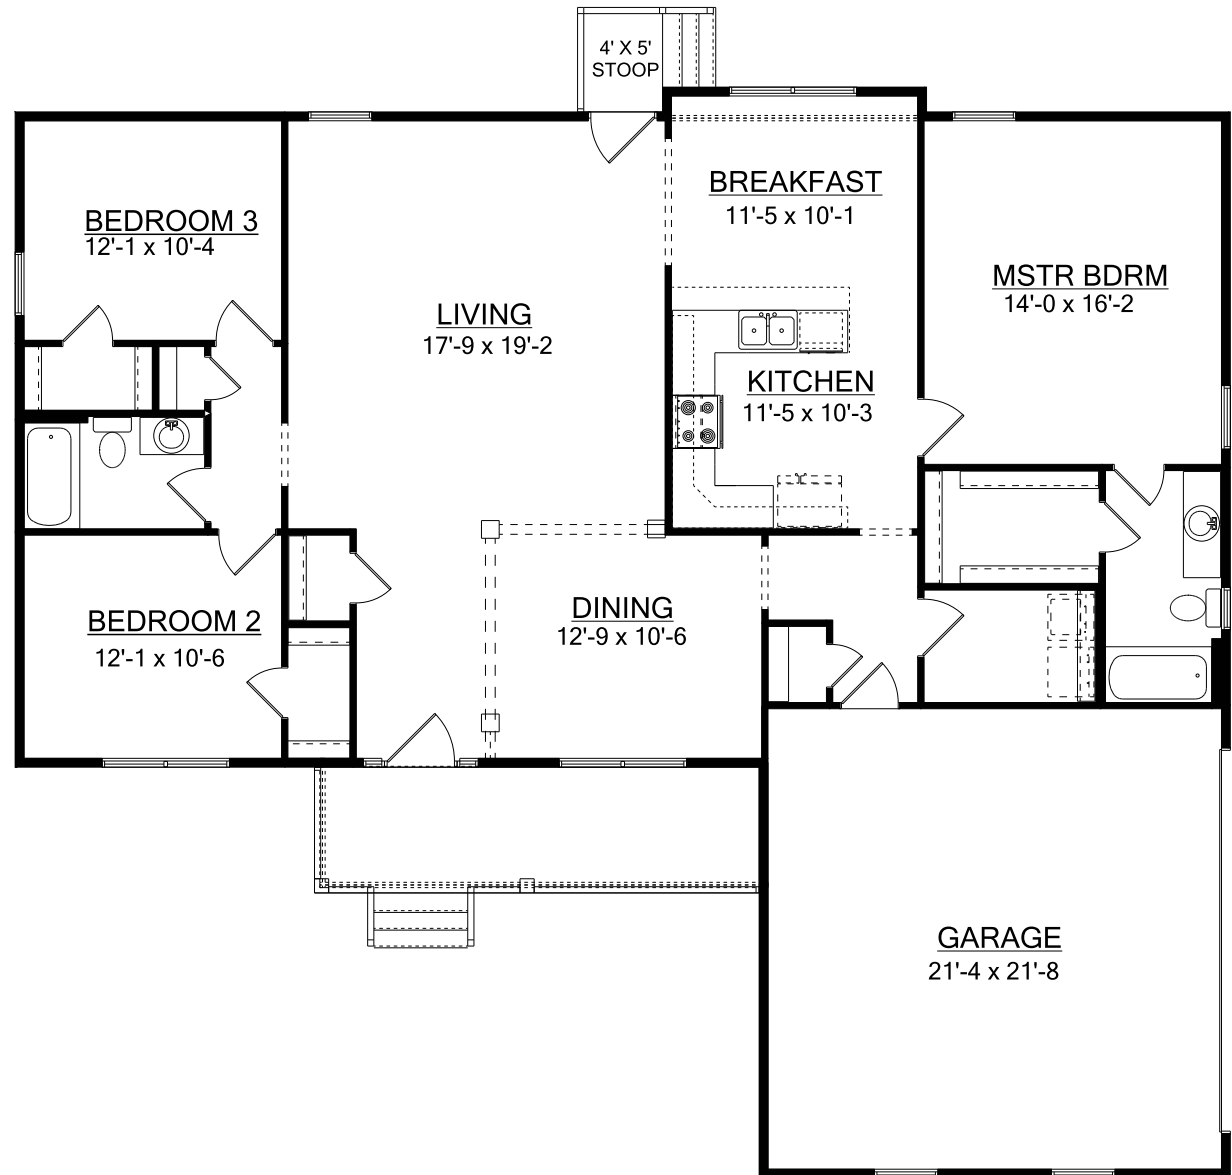

THE DURHAM A

3 Beds • 2 Baths • 1,704 Heated SF

DOGWOOD I

ELEVATION A

TOTAL HEATED

1,704 sq. ft.

FRONT PORCH

126 sq. ft.

GARAGE

484 sq. ft.

REAR STOOP

20 sq. ft.

TOTAL UNDER ROOF

2,314 sq. ft.

1-800-AHP-Home
AmericasHomePlace.com

© 2025 America's Home Place, Inc. Any information shown in this ad is subject to change at anytime. Illustrations show options and upgrades not included in base plan. Specifications vary by location. Home designs represented on this page are property of America's Home Place and are intended for demonstration purposes only. Any unauthorized duplication, copying or reproduction, or any other use, is strictly prohibited. AL #10761 GA #CCCO003514 FL #CR-C1330787 NC #36341 Revised 5/8/25