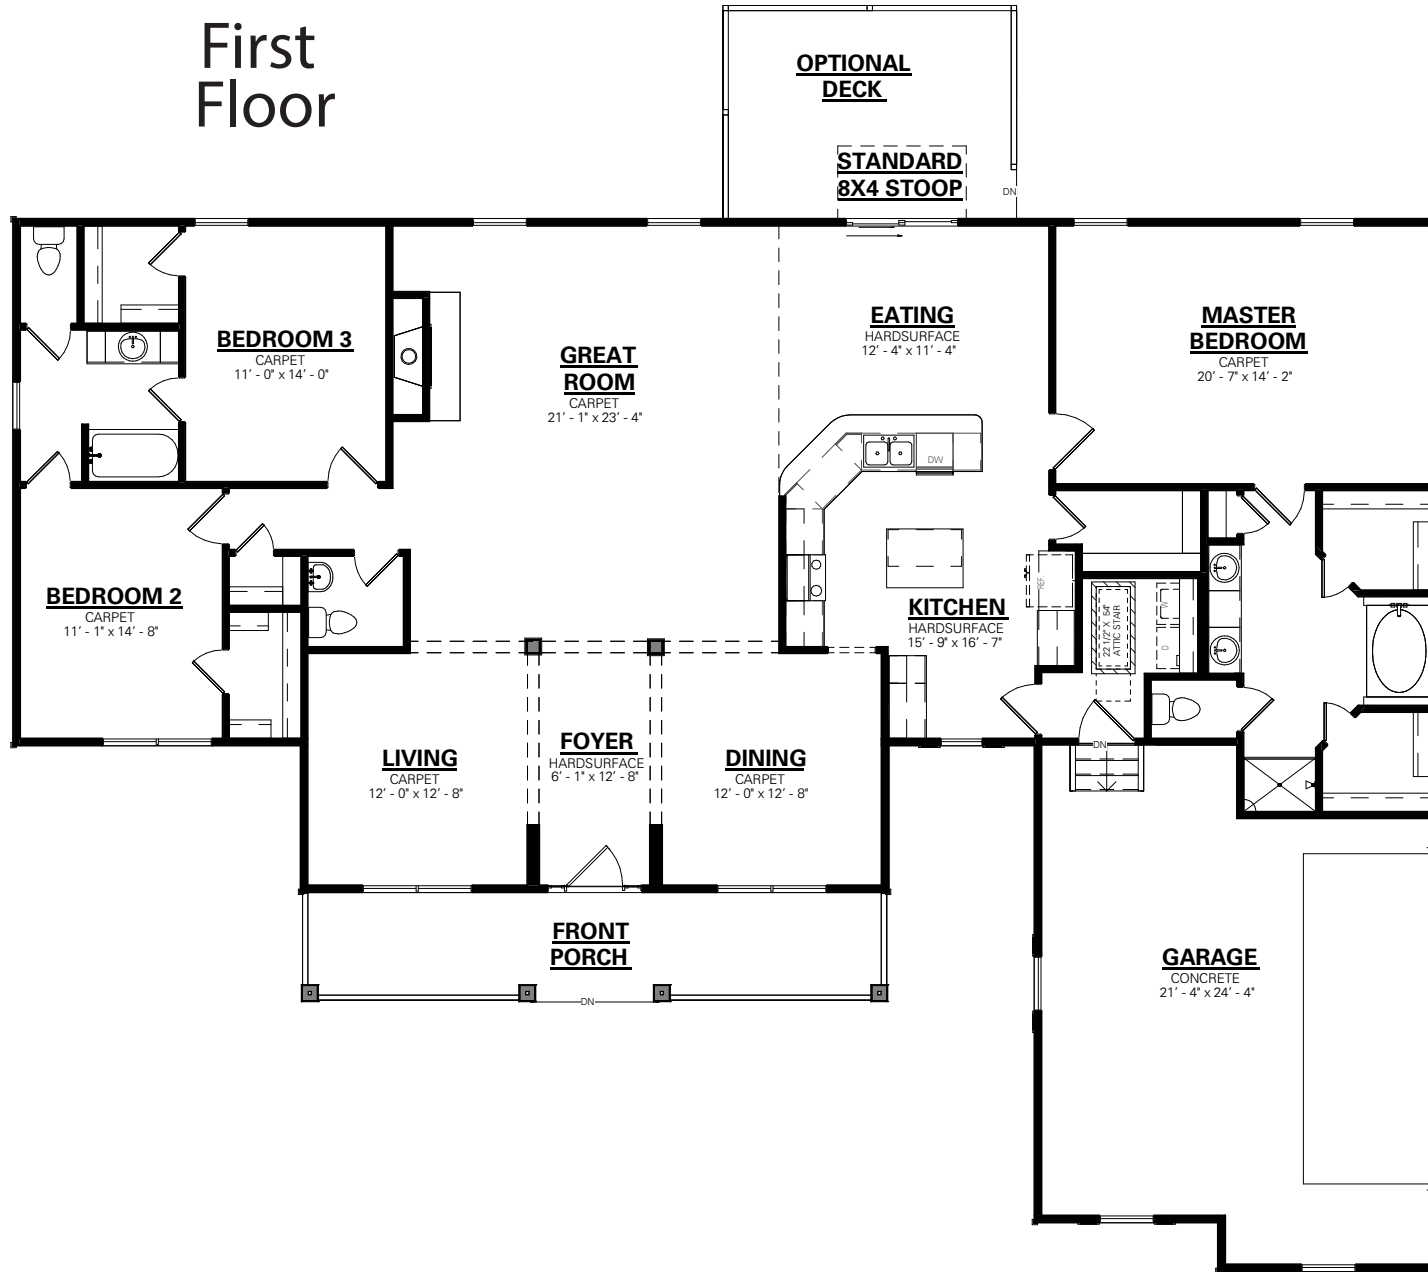

# The Savannah

Elevation A

3 Bedroom/2.5 Bath

1-800-AHP-Home

| [AmericasHomePlace.com](https://AmericasHomePlace.com)

© 2023 America's Home Place, Inc. Any information shown in this ad is subject to change at anytime. Illustrations show options and upgrades not included in base plan. Specifications vary by location. Home designs represented on this page are property of America's Home Place and are intended for demonstration purposes only. Any unauthorized duplication, copying or reproduction, or any other use, is strictly prohibited. FL #CR-C1330787 Revised 7/10/23

# First Floor

## Savannah Elevation A

Total Heated.....	2525
Front Patio.....	194
Garage.....	561
Total Under Roof.....	3280
Optional Rear Patio..	187