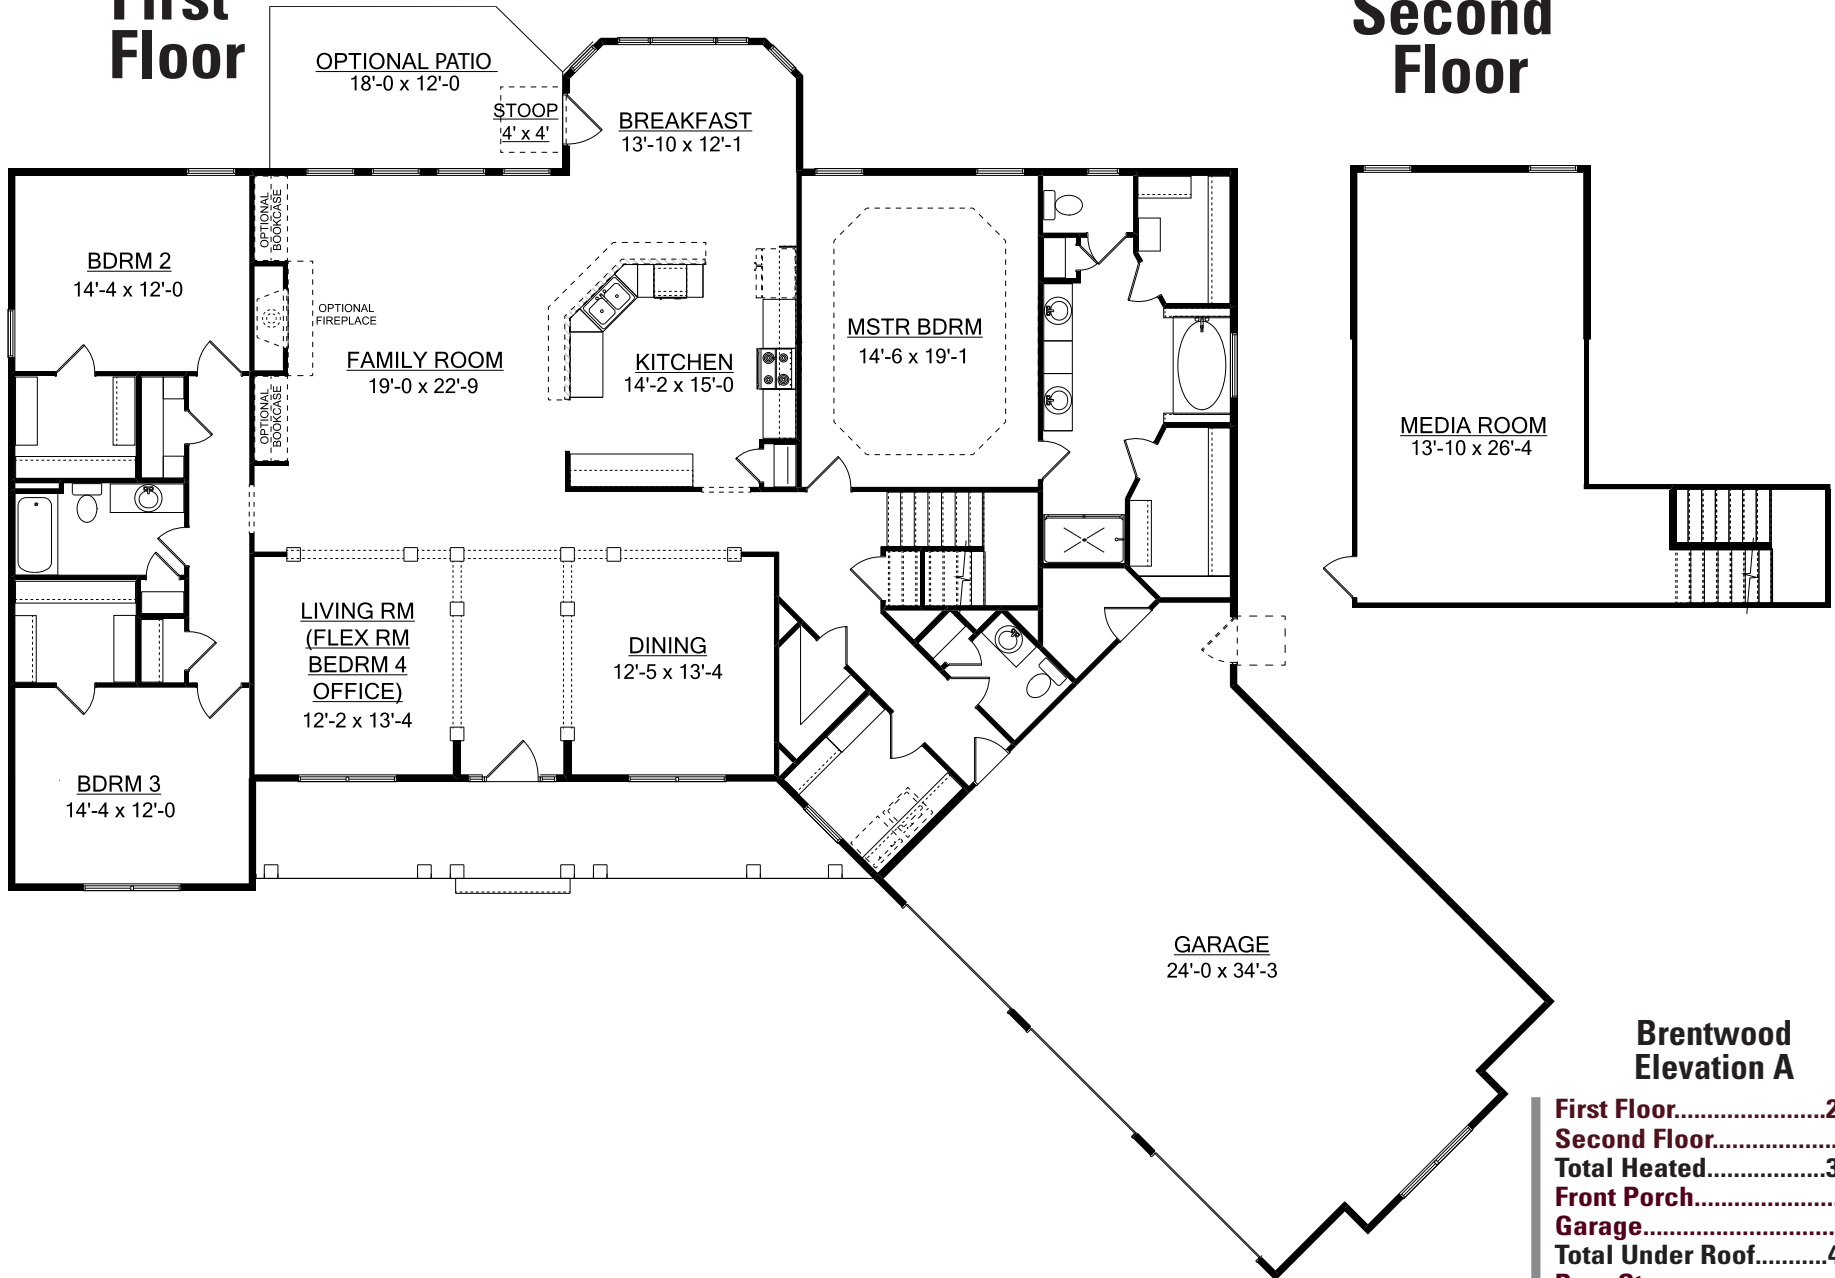

The Brentwood

Elevation A

3-4 Bedroom/2.5 Bath

1-800-AHP-Home | AmericasHomePlace.com

© 2013 America's Home Place, Inc. Any information shown in this ad is subject to change at anytime. Illustrations show options and upgrades not included in base plan. Specifications vary by location. Home designs represented on this page are property of America's Home Place and are intended for demonstration purposes only. Any unauthorized duplication, copying or reproduction, or any other use, is strictly prohibited. FL #CR-C057203 Revised 9/8/15

First Floor

Second Floor

Brentwood Elevation A

First Floor.....	2941
Second Floor.....	502
Total Heated.....	3443
Front Porch.....	210
Garage.....	859
Total Under Roof.....	4512
Rear Stoop.....	16
Optional Rear Patio.....	205