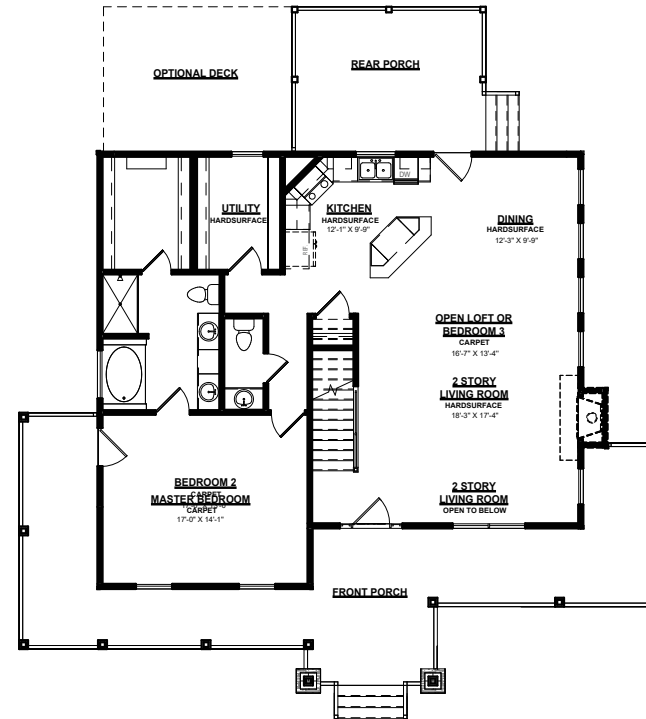

THE HICKORY RIDGE I A

2-3 Beds • 2.5 Baths • 2,109 Heated SF

HICKORY RIDGE I

ELEVATION A

FIRST FLOOR

1,328 sq. ft.

SECOND FLOOR

781 sq. ft.

TOTAL HEATED

2,109 sq. ft.

FRONT PORCH

517 sq. ft.

COVERED REAR PORCH

192 sq. ft.

OPTIONAL WOOD DECK

168 sq. ft.

TOTAL UNDER ROOF

2,818 sq. ft.

1-800-AHP-Home
AmericasHomePlace.com

1ST FLOOR

2ND FLOOR