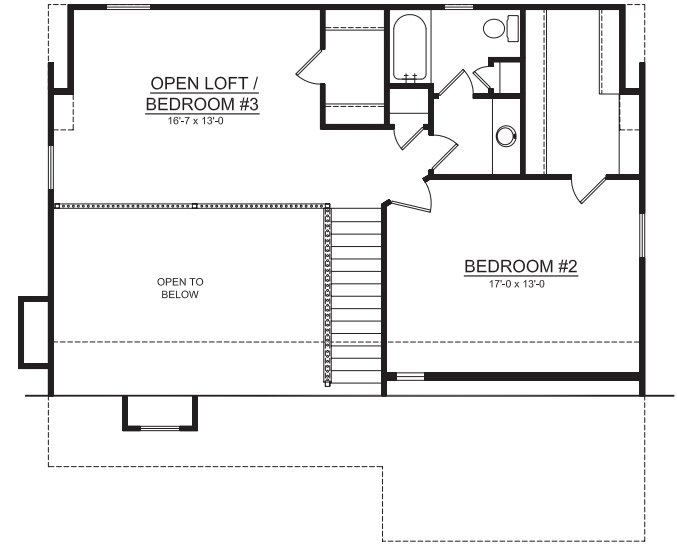

The Hickory Ridge III Elev A 2-3 Bedroom/2.5 Bath

1-800-AHP-Home | AmericasHomePlace.com

© 2013 America's Home Place, Inc. Any information shown in this ad is subject to change at anytime. Illustrations show options and upgrades not included in base plan. Specifications vary by location. Home designs represented on this page are property of America's Home Place and are intended for demonstration purposes only. Any unauthorized duplication, copying or reproduction, or any other use, is strictly prohibited. FL #CR-C057203 Revised 10/13/15

Second Floor

First Floor

Hickory Ridge III Elevation A & B

First Floor.....	1328
Second Floor.....	781
Total Heated.....	2109
Front Porch.....	577
Covered Rear Patio.....	192
Garage.....	576
Total Under Roof.....	3454
Optional Patio.....	168