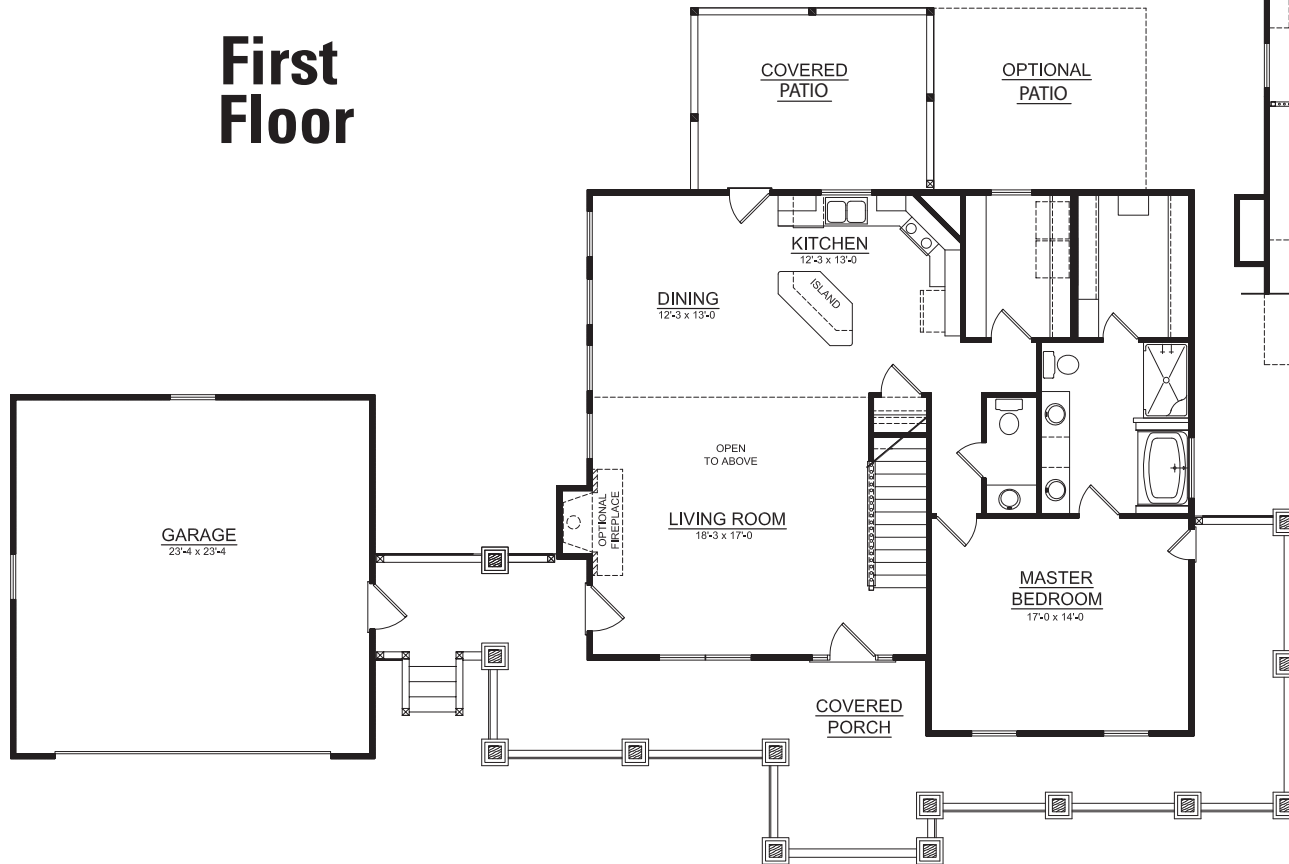

The Hickory Ridge III Elev A 2-3 Bedroom/2.5 Bath

1-800-AHP-Home | AmericasHomePlace.com

© 2013 America's Home Place, Inc. Any information shown in this ad is subject to change at anytime. Illustrations show options and upgrades not included in base plan. Specifications vary by location. Home designs represented on this page are property of America's Home Place and are intended for demonstration purposes only. Any unauthorized duplication, copying or reproduction, or any other use, is strictly prohibited. FL #CR-C057203 Revised 10/13/15

Second Floor

First Floor

Hickory Ridge III Elevation A & B

First Floor.....	1328
Second Floor.....	781
Total Heated.....	2109
Front Porch.....	577
Covered Rear Patio.....	192
Garage.....	576
Total Under Roof.....	3454
Optional Patio.....	168