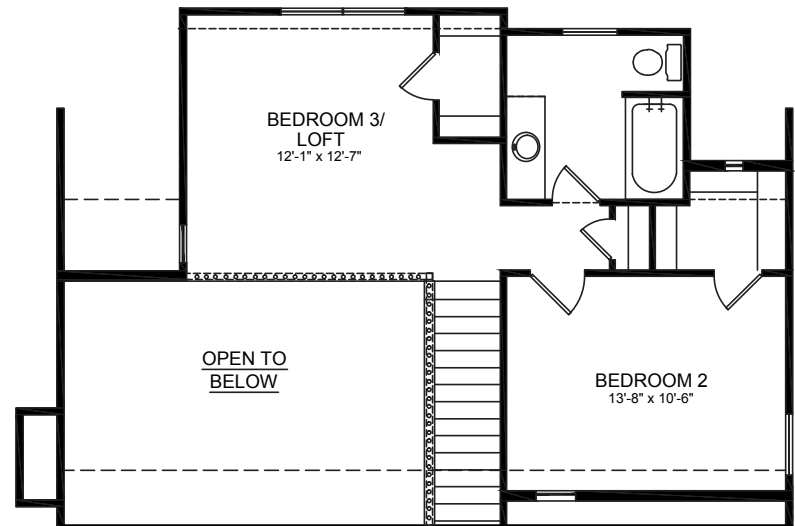

The Dogwood I

2-3 Bedroom/2.5 Bath

Rear Elevation

1-800-AHP-Home

AmericasHomePlace.com

© 2013 America's Home Place, Inc. Any information shown in this ad is subject to change at anytime. Illustrations show options and upgrades not included in base plan. Specifications vary by location. Home designs represented on this page are property of America's Home Place and are intended for demonstration purposes only. Any unauthorized duplication, copying or reproduction, or any other use, is strictly prohibited. FL #CR-C057203 Revised 10/8/15

First Floor

Second Floor

Dogwood I

First Floor.....	1296
Second Floor.....	550
Total Heated.....	1846
Front Porch.....	252
Covered Rear Patio.....	240
Total Under Roof.....	2338