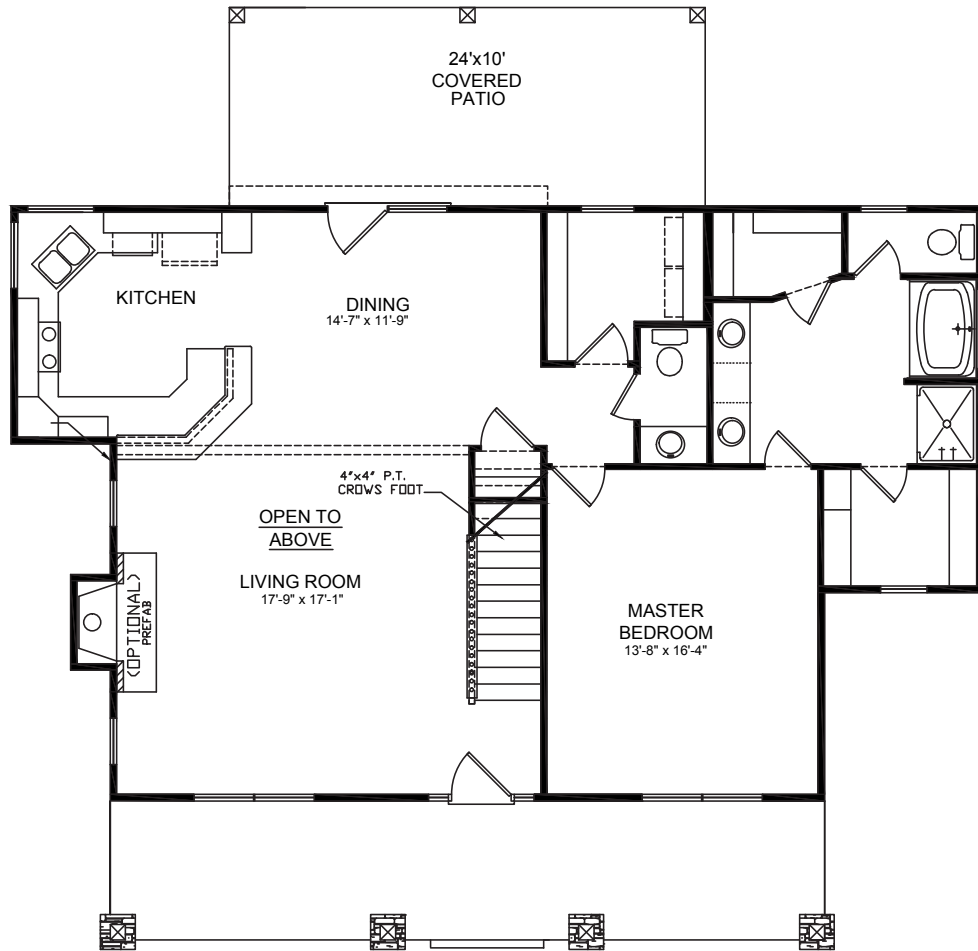

The Dogwood I

2-3 Bedroom/2.5 Bath

Rear Elevation

1-800-AHP-Home

AmericasHomePlace.com

© 2013 America's Home Place, Inc. Any information shown in this ad is subject to change at anytime. Illustrations show options and upgrades not included in base plan. Specifications vary by location. Home designs represented on this page are property of America's Home Place and are intended for demonstration purposes only. Any unauthorized duplication, copying or reproduction, or any other use, is strictly prohibited. FL #CR-C057203 Revised 10/8/15

First Floor

Second Floor

Dogwood I

First Floor.....	1296
Second Floor.....	550
Total Heated.....	1846
Front Porch.....	252
Covered Rear Patio.....	240
Total Under Roof.....	2338