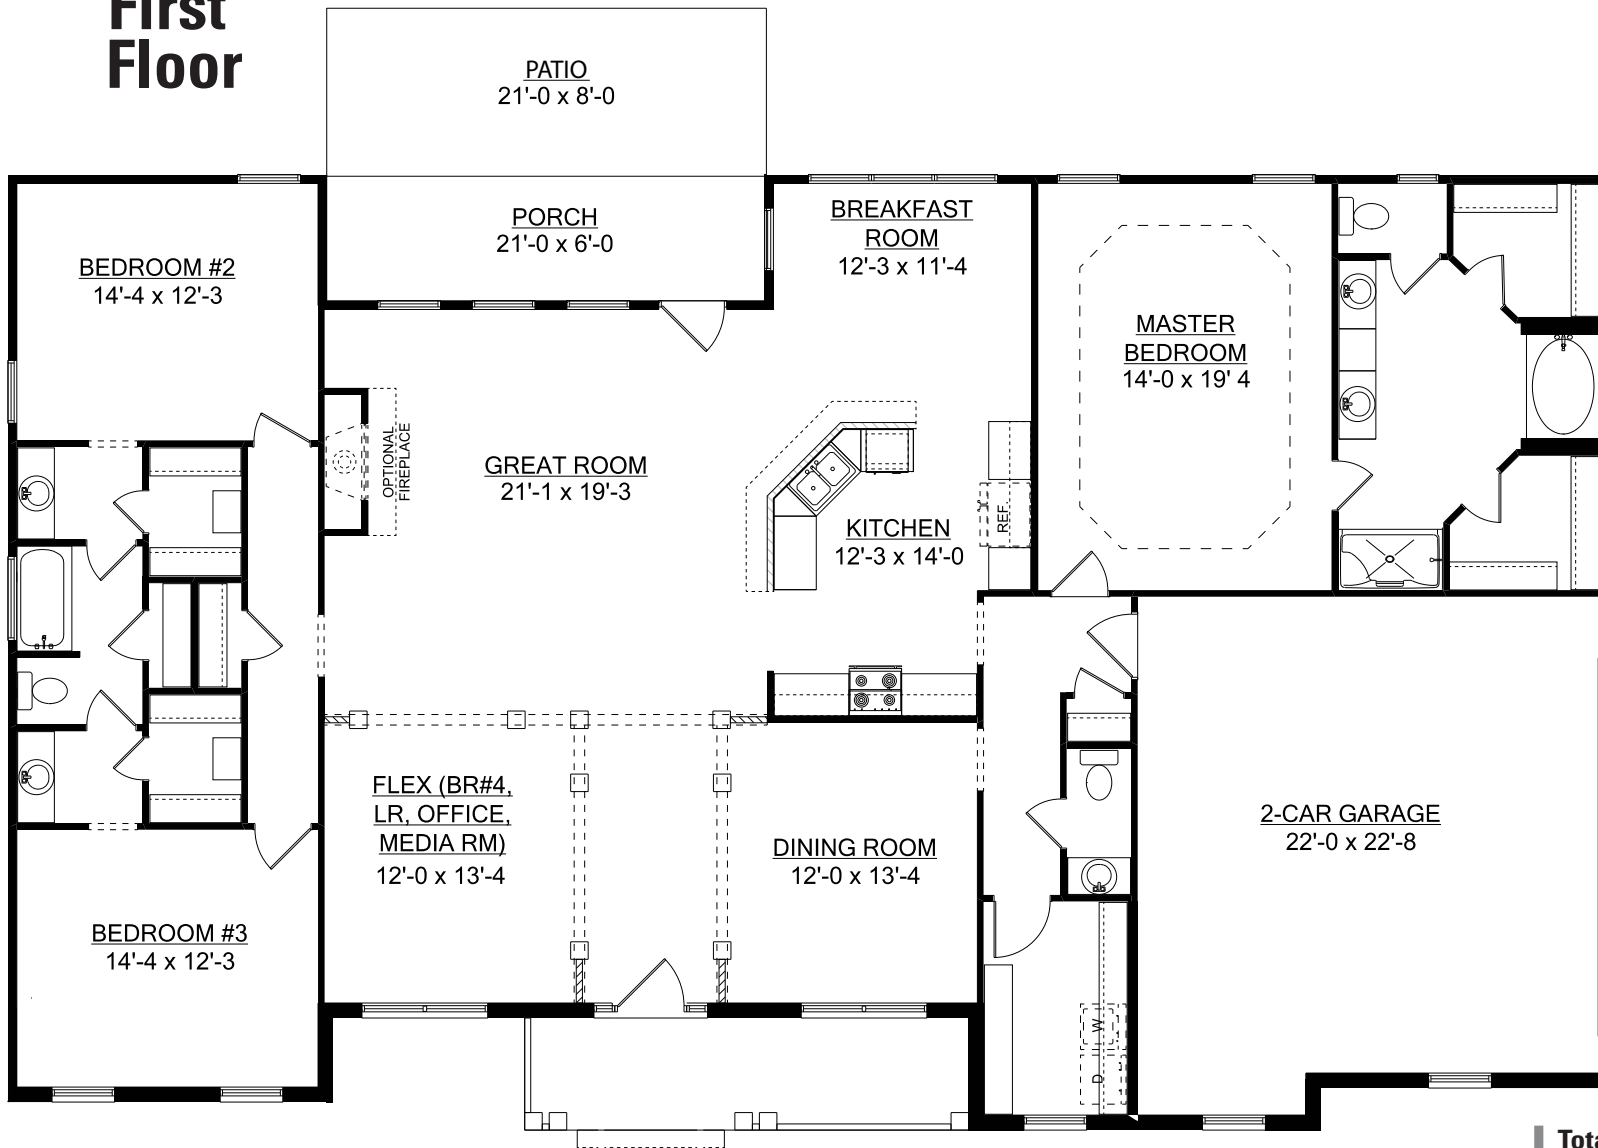

The Longview

Elevation B

3 Bedroom/2.5 Bath

1-800-AHP-Home

| AmericasHomePlace.com

© 2014 America's Home Place, Inc. Any information shown in this ad is subject to change at anytime. Illustrations show options and upgrades not included in base plan. Specifications vary by location. Home designs represented on this page are property of America's Home Place and are intended for demonstration purposes only. Any unauthorized duplication, copying or reproduction, or any other use, is strictly prohibited. FL #CR-C057203 Revised 10/15/15

First Floor

Longview Elevation B

Total Heated.....	2550
Garage.....	530
Front Porch.....	120
Covered Rear Patio.....	126
Total Under Roof.....	3326
Patio.....	168