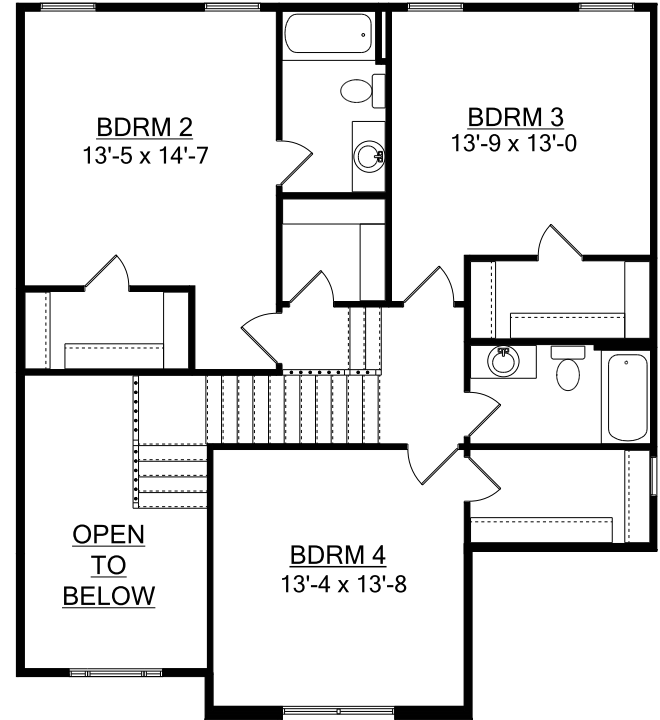

The Hawthorne

Elevation A

4 Bedroom/3.5 Bath

1-800-AHP-Home

| AmericasHomePlace.com

© 2014 America's Home Place, Inc. Any information shown in this ad is subject to change at anytime. Illustrations show options and upgrades not included in base plan. Specifications vary by location. Home designs represented on this page are property of America's Home Place and are intended for demonstration purposes only. Any unauthorized duplication, copying or reproduction, or any other use, is strictly prohibited. FL #CR-C057203 Revised 10/13/15

First Floor

Second Floor

Hawthorne Elevation A

First Floor.....	2116
Second Floor.....	1042
Total Heated.....	3158
Garage.....	523
Front Porch.....	159
Total Under Roof.....	3840
Rear Stoop.....	28
Optional Rear Patio.....	160