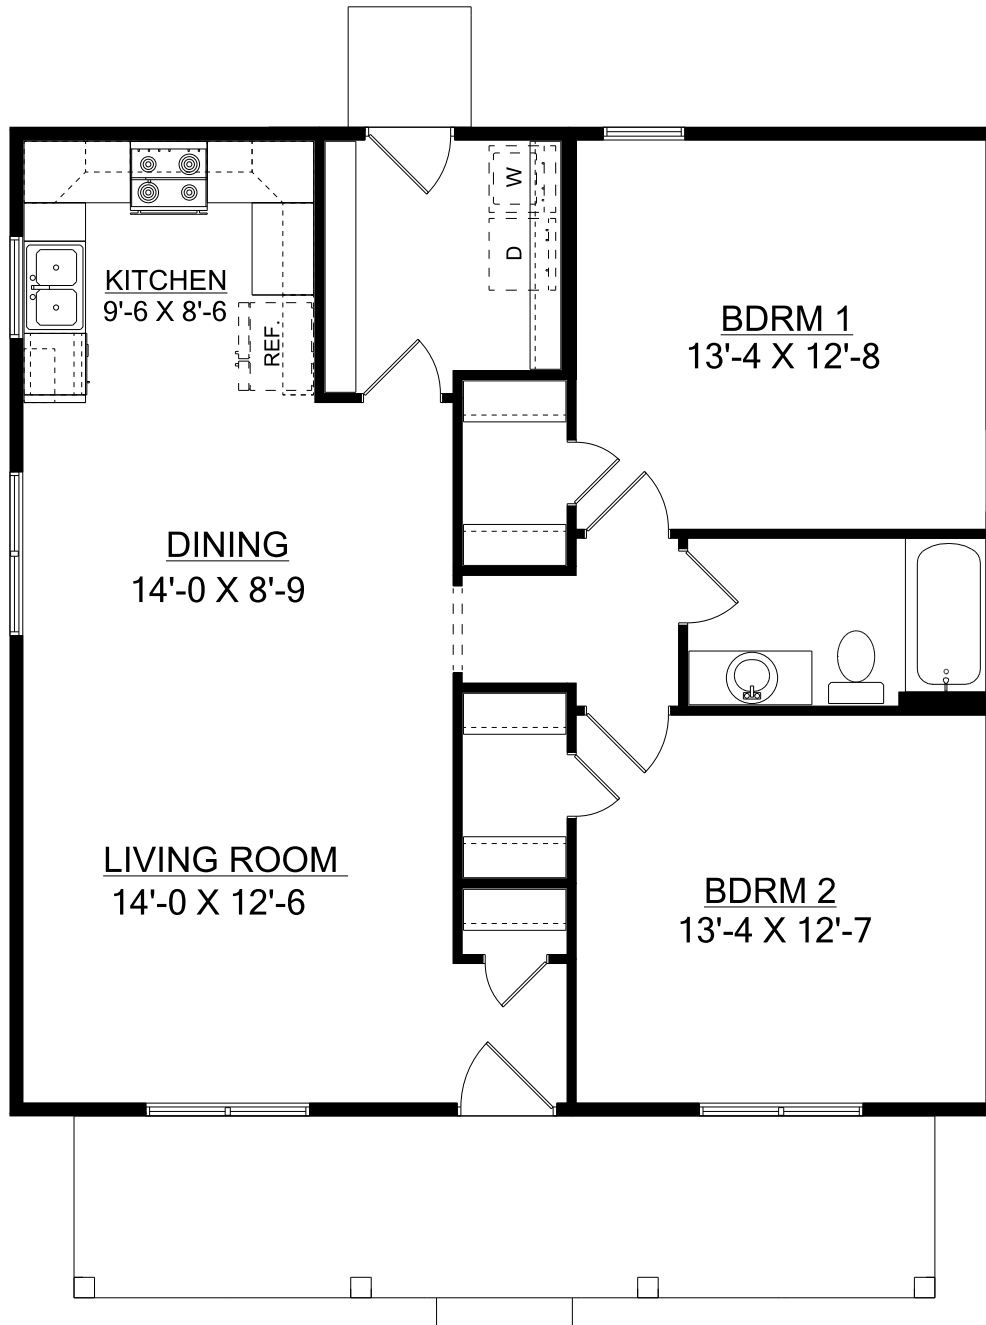

The Cherokee II

Elevation A

2 Bedroom/1 Bath

1-800-AHP-Home

| AmericasHomePlace.com

© 2015 America's Home Place, Inc. Any information shown in this ad is subject to change at anytime. Illustrations show options and upgrades not included in base plan. Specifications vary by location. Home designs represented on this page are property of America's Home Place and are intended for demonstration purposes only. Any unauthorized duplication, copying or reproduction, or any other use, is strictly prohibited. FL #CR-C057203 Revised 9/8/15

First Floor

Cherokee II Elevation A & B

Total Heated.....	1024
Front Porch.....	168
Total Under Roof.....	1192
Rear Stoop.....	16