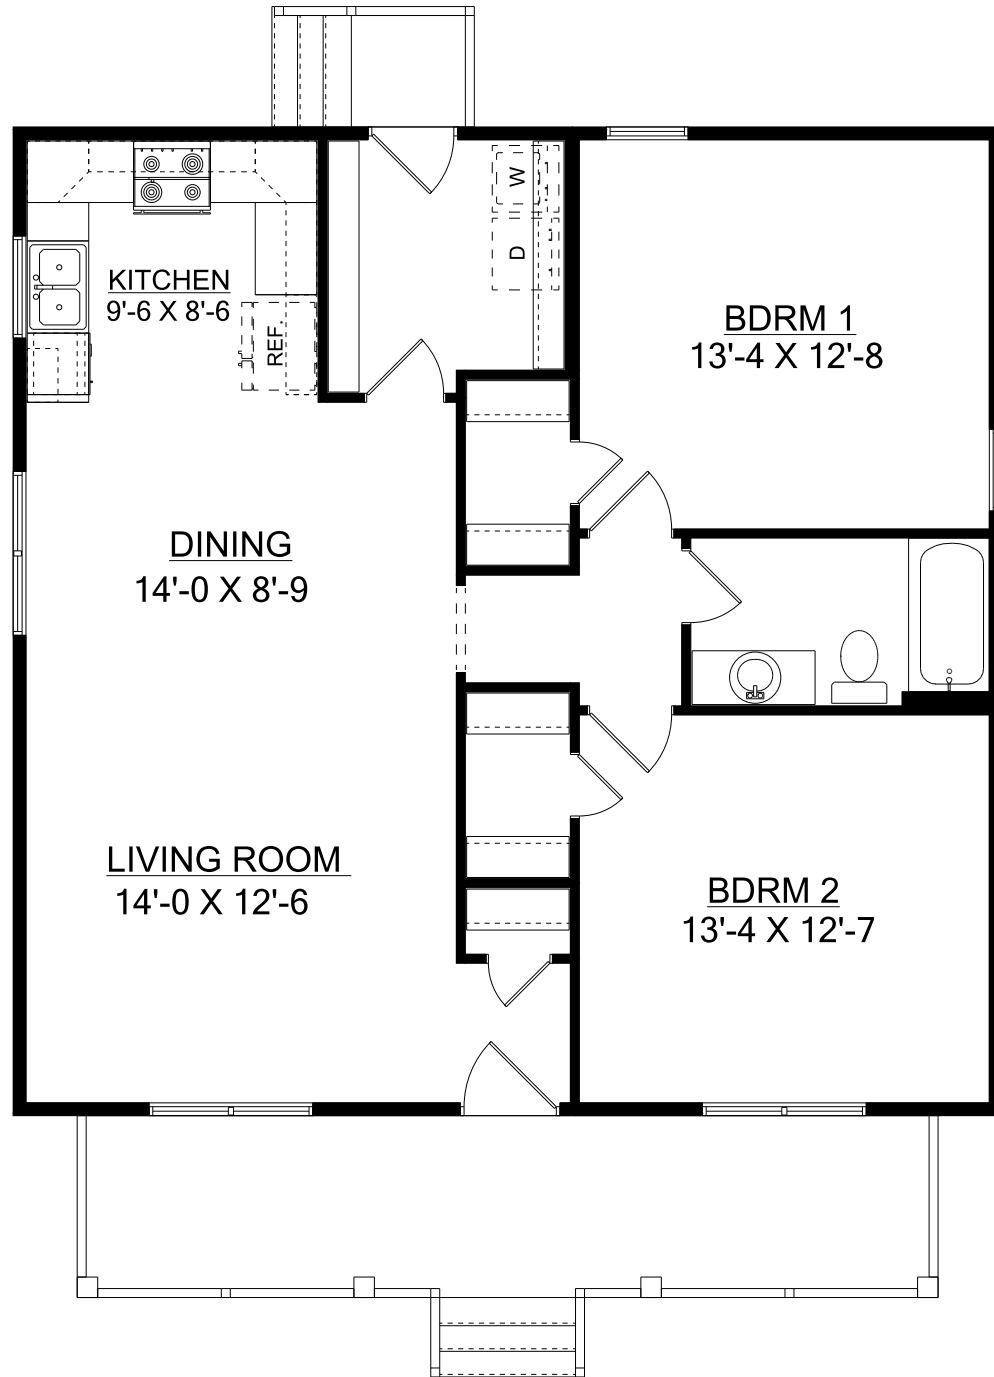

## TOTAL HEATED

1,024 sq. ft.

## FRONT PORCH

168 sq. ft.

## COVERED SIDE STOOP

16 sq. ft.

---

## TOTAL UNDER ROOF

1,208 sq. ft.

1-800-AHP-Home  
AmericasHomePlace.com

© 2025 America's Home Place, Inc. Any information shown in this ad is subject to change at anytime. Illustrations show options and upgrades not included in base plan. Specifications vary by location. Home designs represented on this page are property of America's Home Place and are intended for demonstration purposes only. Any unauthorized duplication, copying or reproduction, or any other use, is strictly prohibited. AL #10761 GA #CCCO003514 FL #CR-C1330787 NC #36341 Revised 5/8/25