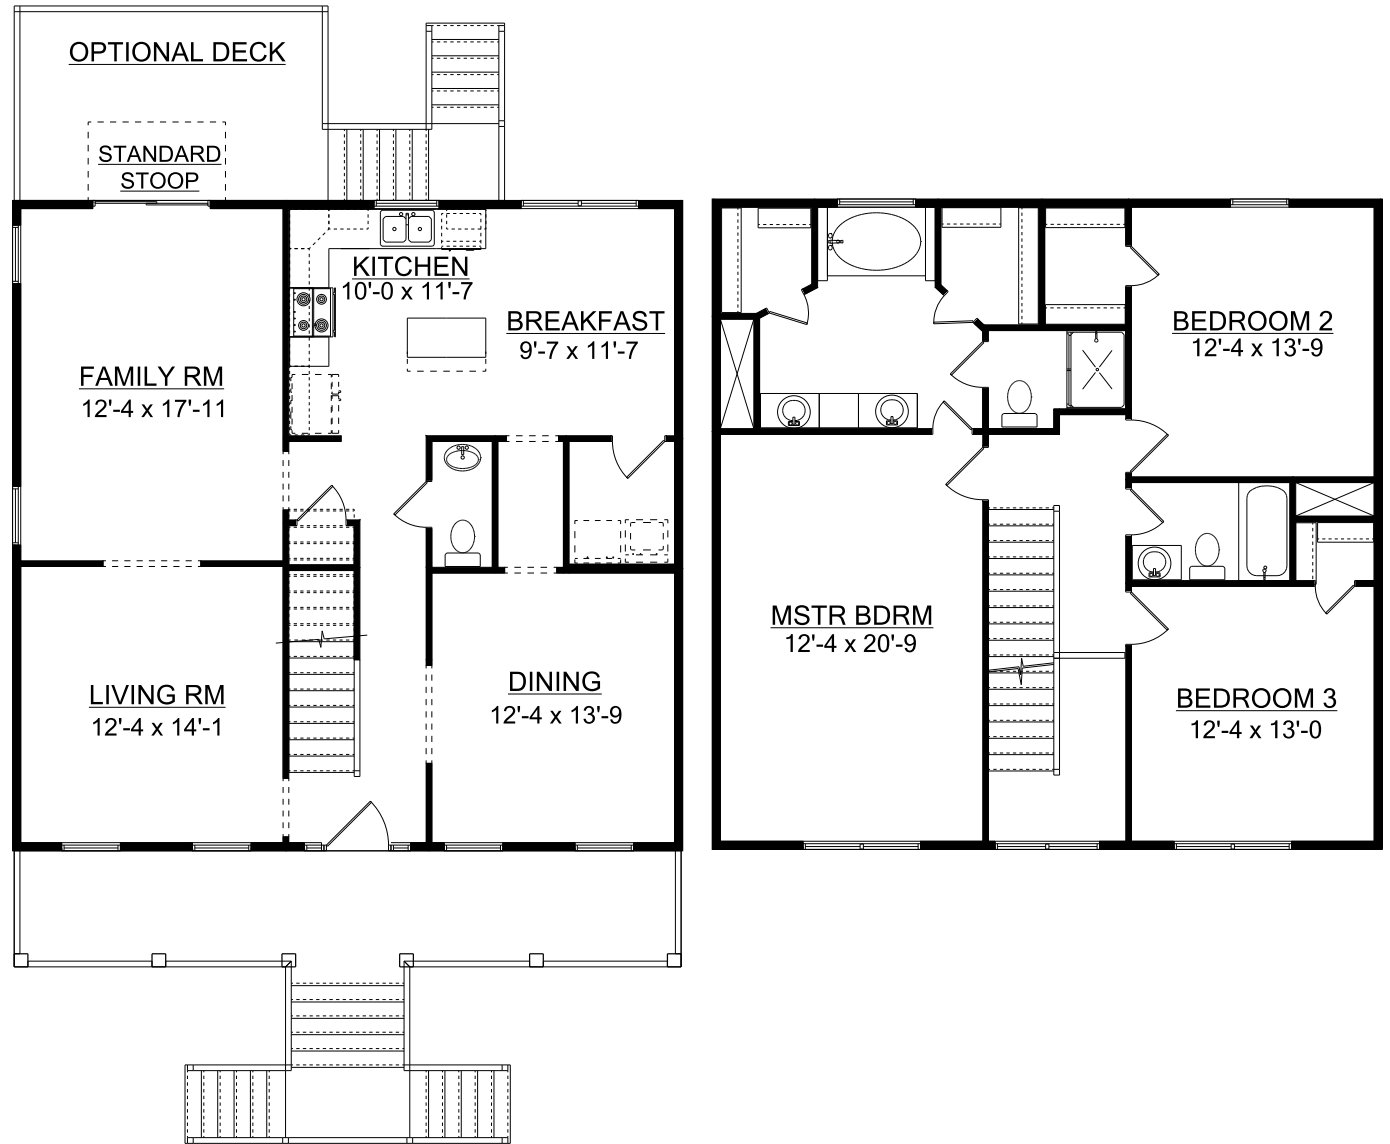

THE AMELIA

3 Beds • 2.5 Baths • 2,194 Heated SF

AMELIA

TOTAL HEATED

2,194 sq. ft.

FRONT PORCH

204 sq. ft.

DECK

160 sq. ft.

TOTAL UNDER ROOF

2,398 sq. ft.

1-800-AHP-Home
AmericasHomePlace.com