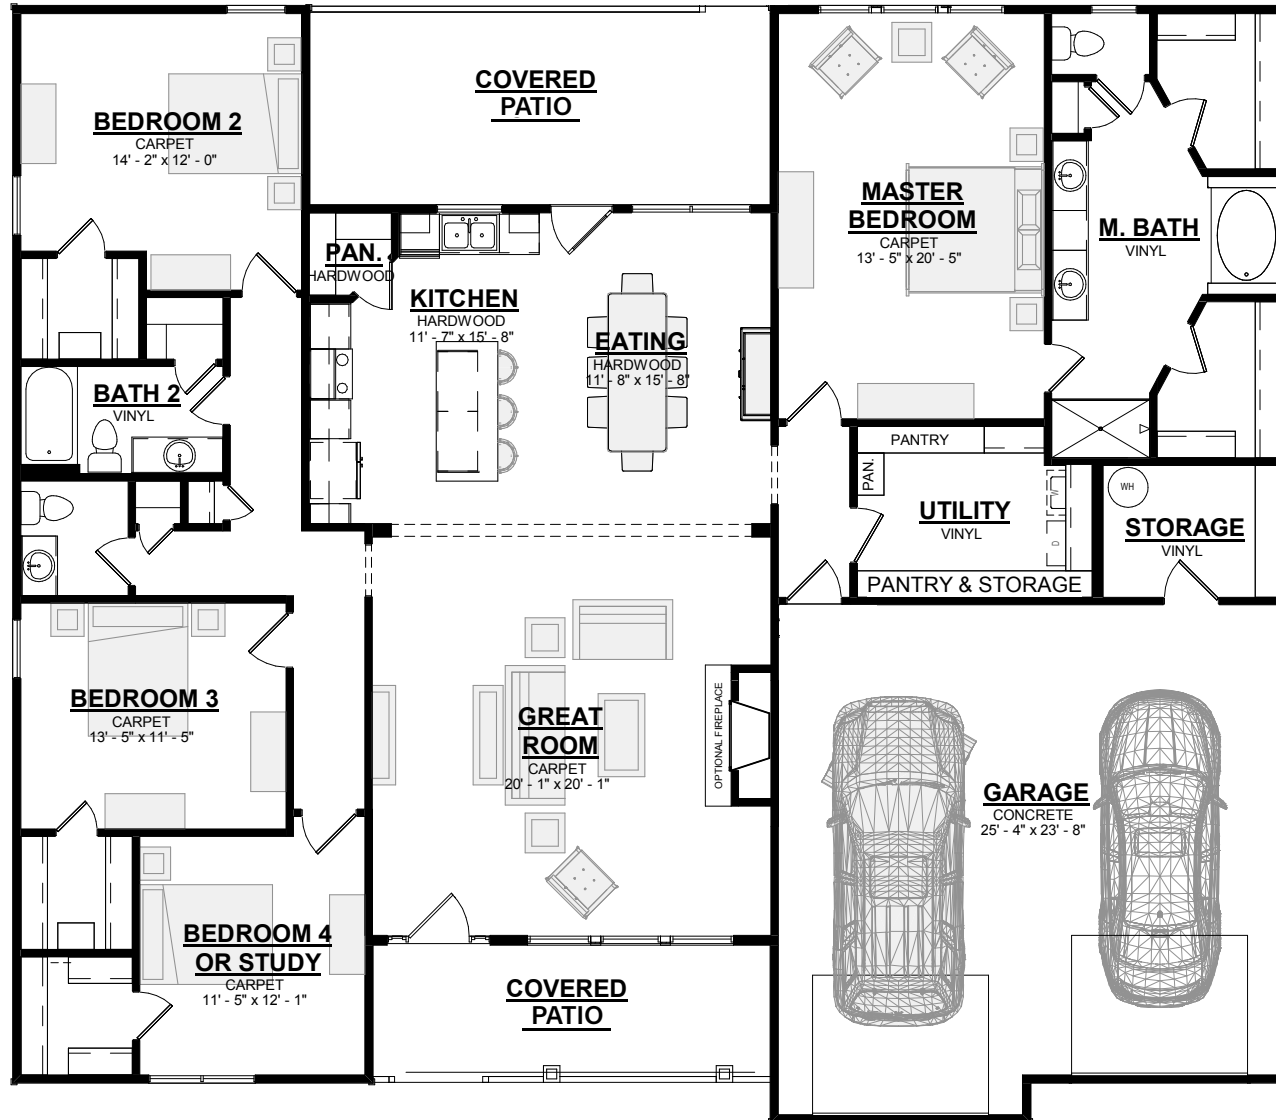

The Victoria Modern Farmhouse

4 Bedroom / 2.5 Bath

1-800-AHP-Home | AmericasHomePlace.com

© 2020 America's Home Place, Inc. Any information shown in this ad is subject to change at anytime. Illustrations show options and upgrades not included in base plan. Specifications vary by location. Home designs represented on this page are property of America's Home Place and are intended for demonstration purposes only. Any unauthorized duplication, copying or reproduction, or any other use, is strictly prohibited. FL #CR-C1330787, NC#36341 Revised 7/6/20

First Floor

The Victoria Modern Farmhouse

Total Heated.....	2400
Front Porch.....	140
Covered Rear Porch.....	232
Garage.....	710
Total Under Roof.....	3482