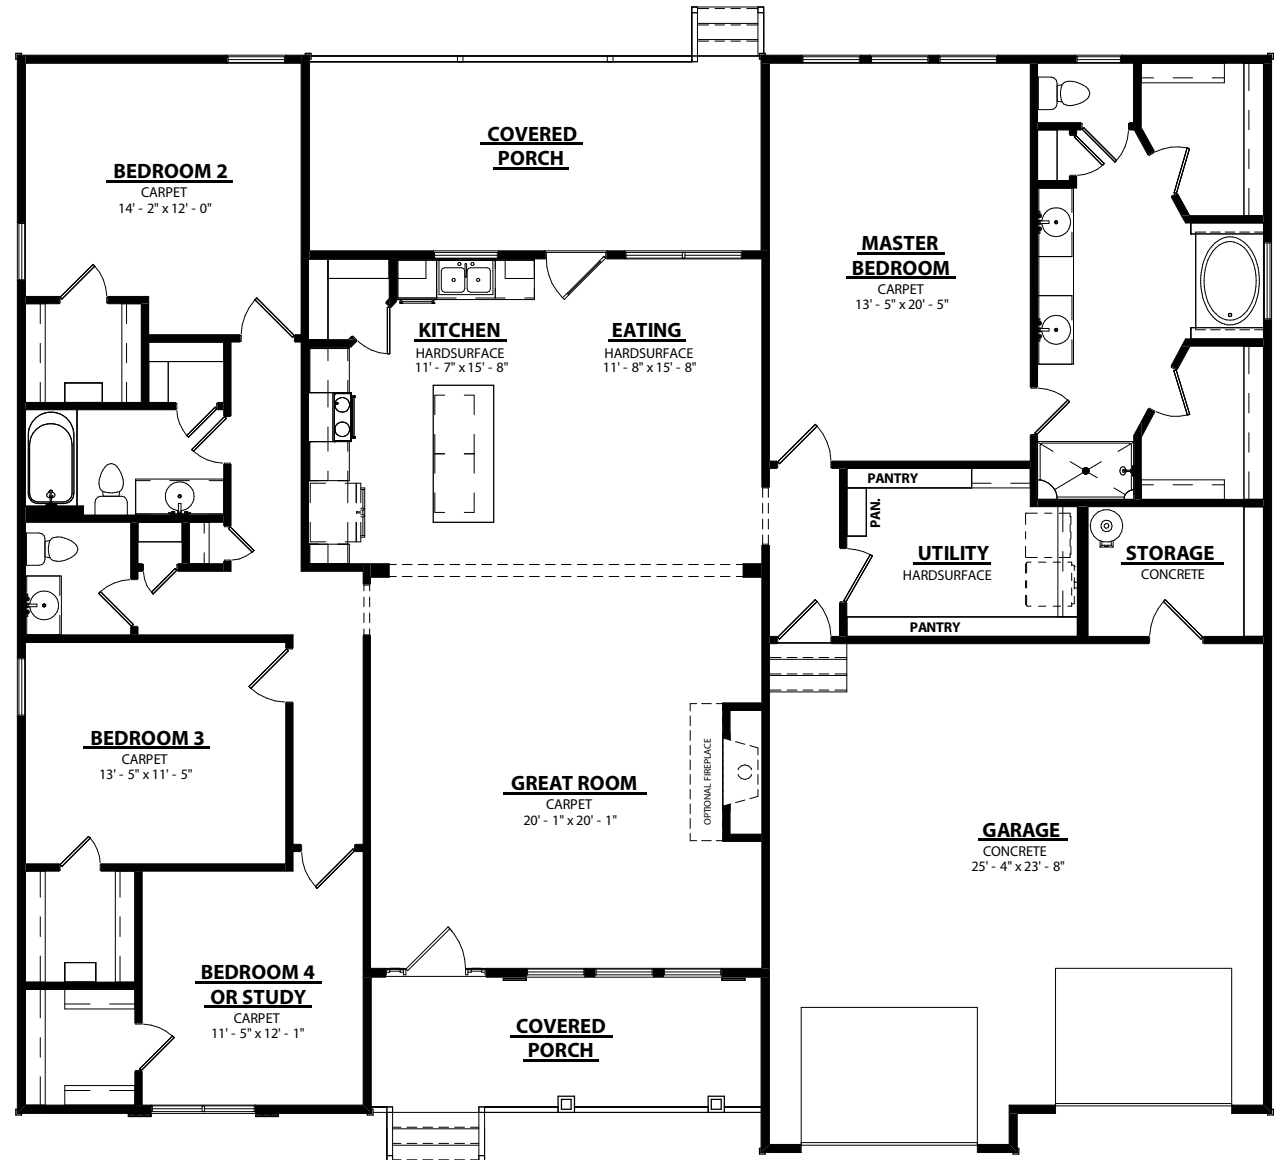

## FRONT PORCH

140 sq. ft.

## COVERED REAR PORCH

232 sq. ft.

## GARAGE

710 sq. ft.

---

## TOTAL UNDER ROOF

3,482 sq. ft.

1-800-AHP-Home  
AmericasHomePlace.com

© 2025 America's Home Place, Inc. Any information shown in this ad is subject to change at anytime. Illustrations show options and upgrades not included in base plan. Specifications vary by location. Home designs represented on this page are property of America's Home Place and are intended for demonstration purposes only. Any unauthorized duplication, copying or reproduction, or any other use, is strictly prohibited. AL #10761 GA #CCCO003514 FL #CR-C1330787 NC #36341 Revised 5/8/25