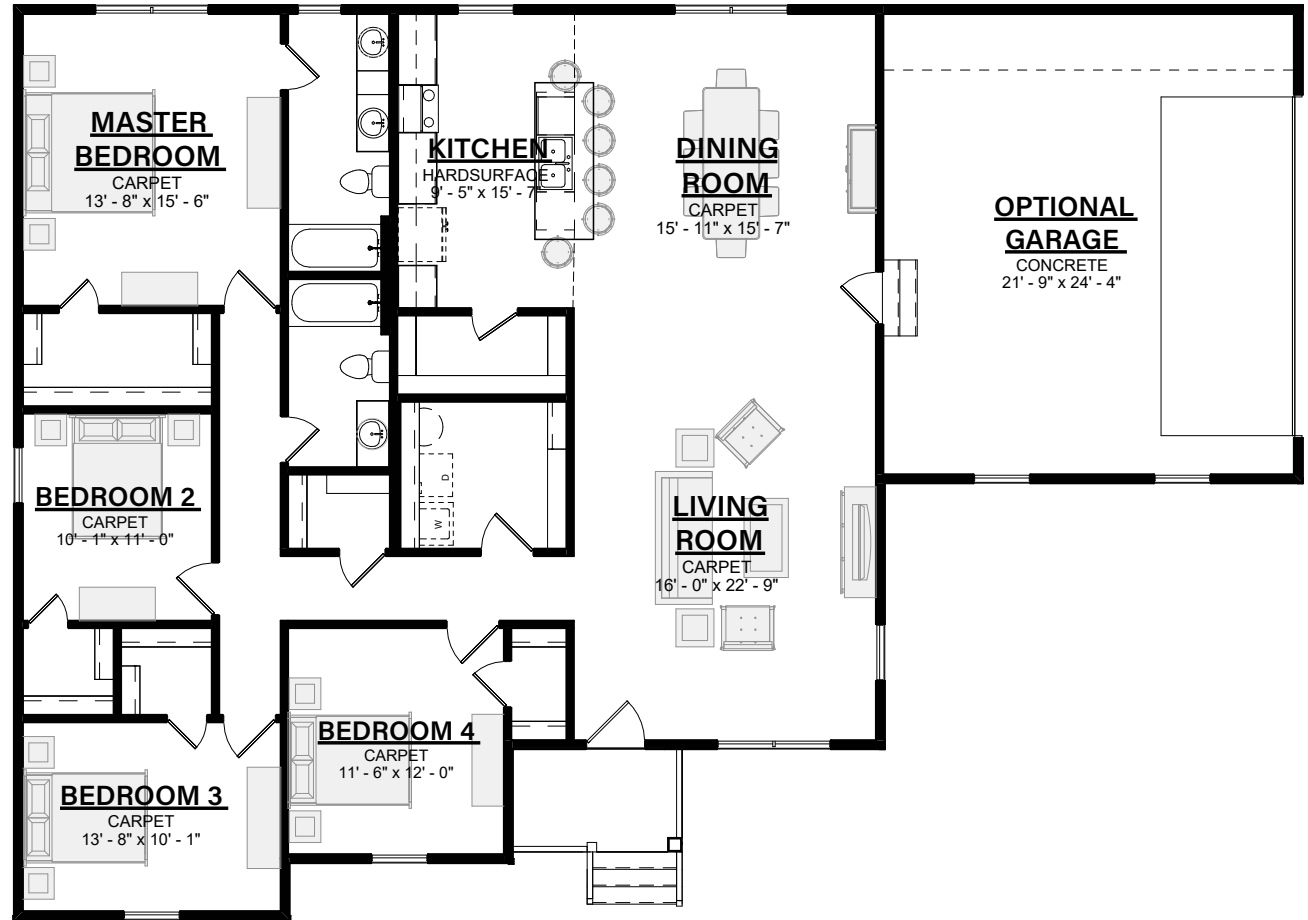

THE MURRAY A

4 Beds • 2 Baths • 1,980 Heated SF

MURRAY

ELEVATION A

TOTAL HEATED

1,980 sq. ft.

FRONT PORCH

50 sq. ft.

OPTIONAL GARAGE

550 sq. ft.

TOTAL UNDER ROOF

2,600 sq. ft.

1-800-AHP-Home
AmericasHomePlace.com

© 2025 America's Home Place, Inc. Any information shown in this ad is subject to change at anytime. Illustrations show options and upgrades not included in base plan. Specifications vary by location. Home designs represented on this page are property of America's Home Place and are intended for demonstration purposes only. Any unauthorized duplication, copying or reproduction, or any other use, is strictly prohibited. AL #10761 GA #CCC0003514 FL #CR-C1330787 NC #36341 Revised 5/8/25