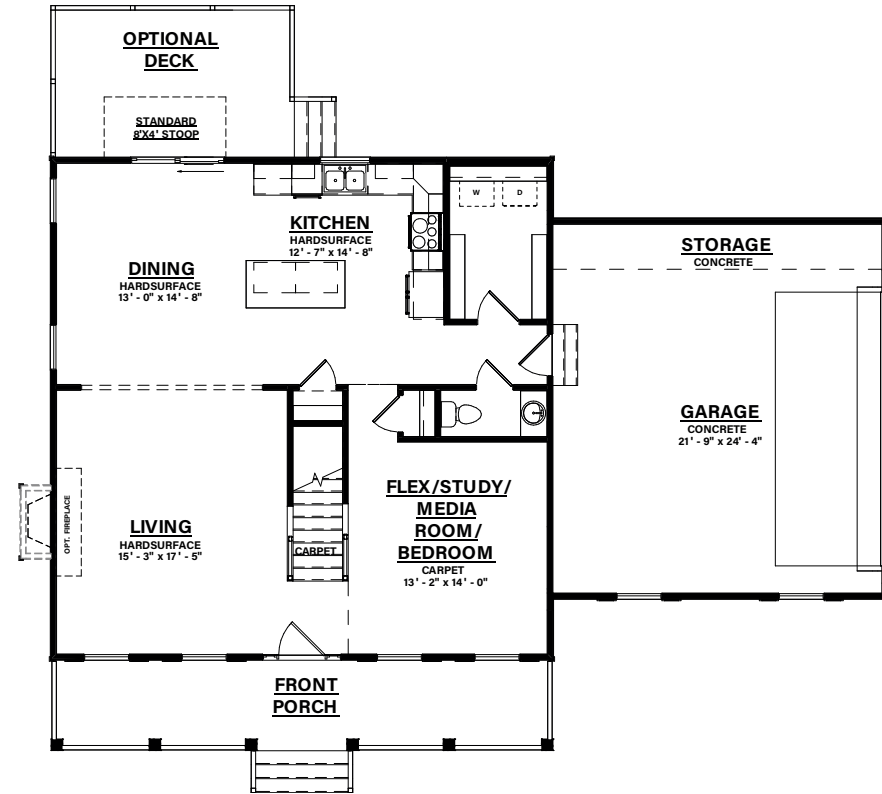

## FRONT PORCH

198 sq. ft.

## GARAGE

550 sq. ft.

---

## TOTAL UNDER ROOF

3,261 sq. ft.

1-800-AHP-Home  
AmericasHomePlace.com

## 1ST FLOOR