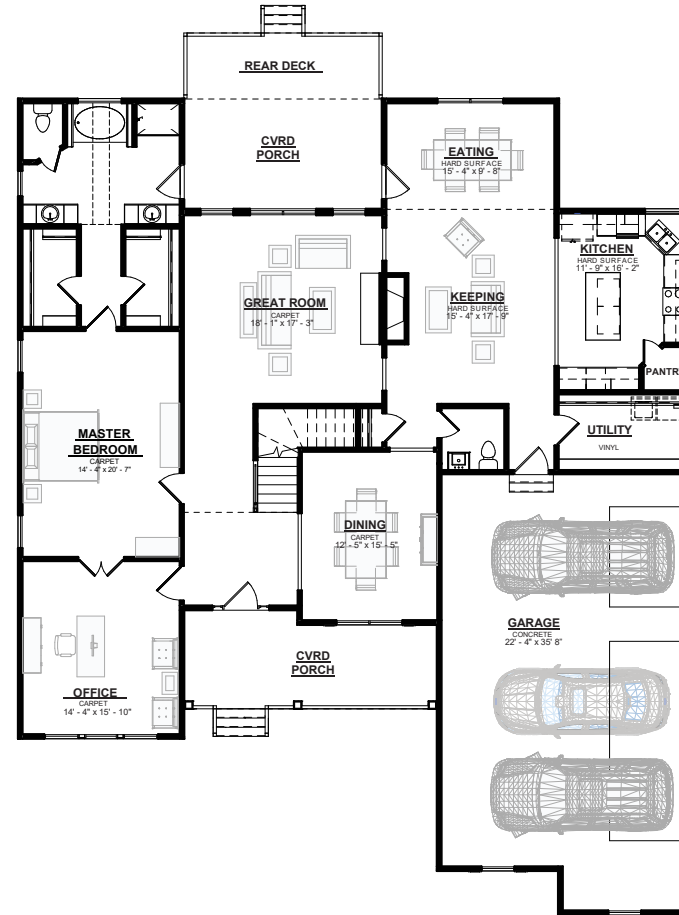

THE LEXINGTON MODERN FARMHOUSE

4 Beds • 4.5 Baths • 3,574 Heated SF

LEXINGTON

MODERN FARMHOUSE

FIRST FLOOR

2,440 sq. ft.

SECOND FLOOR

1,134 sq. ft.

TOTAL HEATED

3,574 sq. ft.

FRONT PORCH

190 sq. ft.

REAR COVERED PORCH

180 sq. ft.

GARAGE

871 sq. ft.

REAR DECK

108 sq. ft.

TOTAL UNDER ROOF

4,816 sq. ft.

1-800-AHP-Home
AmericasHomePlace.com

1ST FLOOR

2ND FLOOR