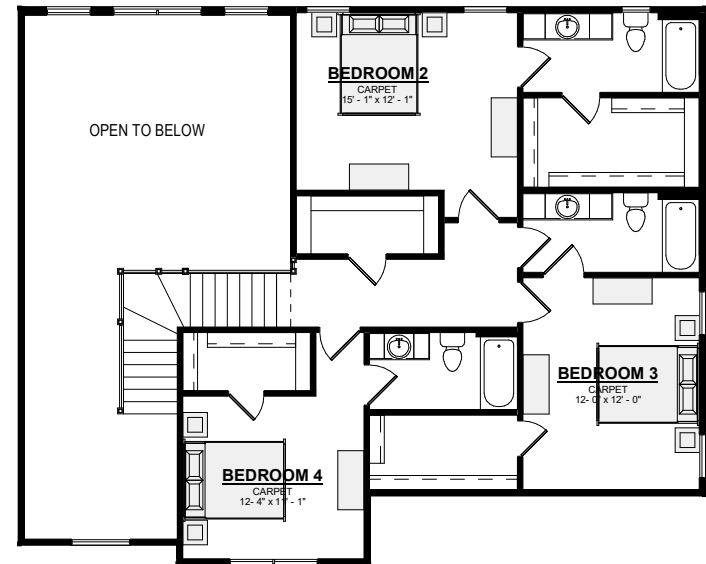

The Lexington

Modern Farmhouse

4 Bedroom / 4.5 Bath

1-800-AHP-Home | AmericasHomePlace.com

© 2020 America's Home Place, Inc. Any information shown in this ad is subject to change at anytime. Illustrations show options and upgrades not included in base plan. Specifications vary by location. Home designs represented on this page are property of America's Home Place and are intended for demonstration purposes only. Any unauthorized duplication, copying or reproduction, or any other use, is strictly prohibited. FL #CR-C1330787 ~ NC #36341 Revised 7/1/2020

First Floor

Second Floor

Lexington Modern Farmhouse

1st Floor.....	2440
2nd Floor.....	1134
Total Heated.....	3574
Garage.....	871
Front Patio.....	190
Rear Covered Patio.....	180
Total Under Roof.....	4816
Rear Patio.....	108