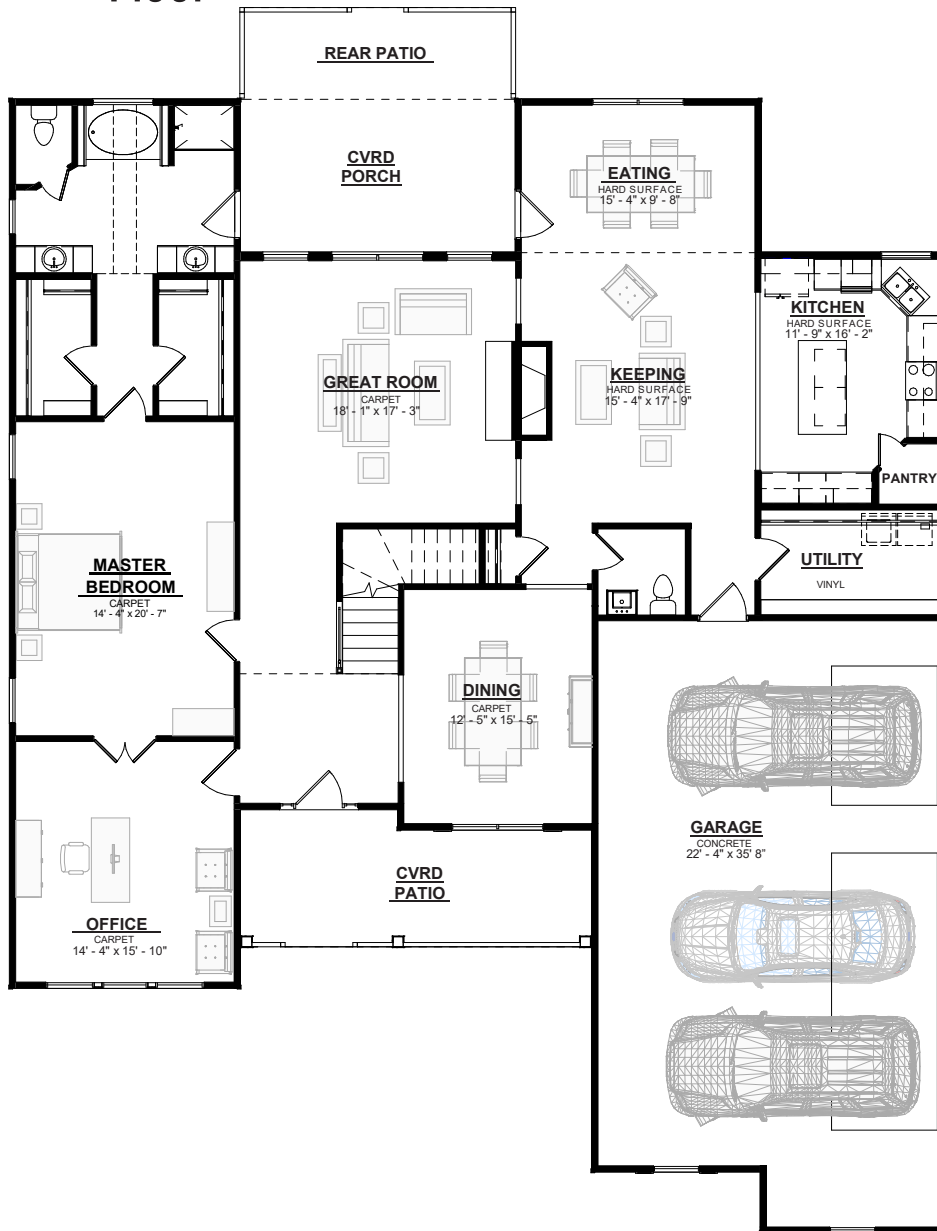

The Lexington

Modern Farmhouse

4 Bedroom / 4.5 Bath

1-800-AHP-Home | AmericasHomePlace.com

© 2020 America's Home Place, Inc. Any information shown in this ad is subject to change at anytime. Illustrations show options and upgrades not included in base plan. Specifications vary by location. Home designs represented on this page are property of America's Home Place and are intended for demonstration purposes only. Any unauthorized duplication, copying or reproduction, or any other use, is strictly prohibited. FL #CR-C1330787 ~ NC #36341 Revised 7/1/2020

First Floor

Second Floor

Lexington Modern Farmhouse

1st Floor.....	2440
2nd Floor.....	1134
Total Heated.....	3574
Garage.....	871
Front Patio.....	190
Rear Covered Patio.....	180
Total Under Roof.....	4816
Rear Patio.....	108