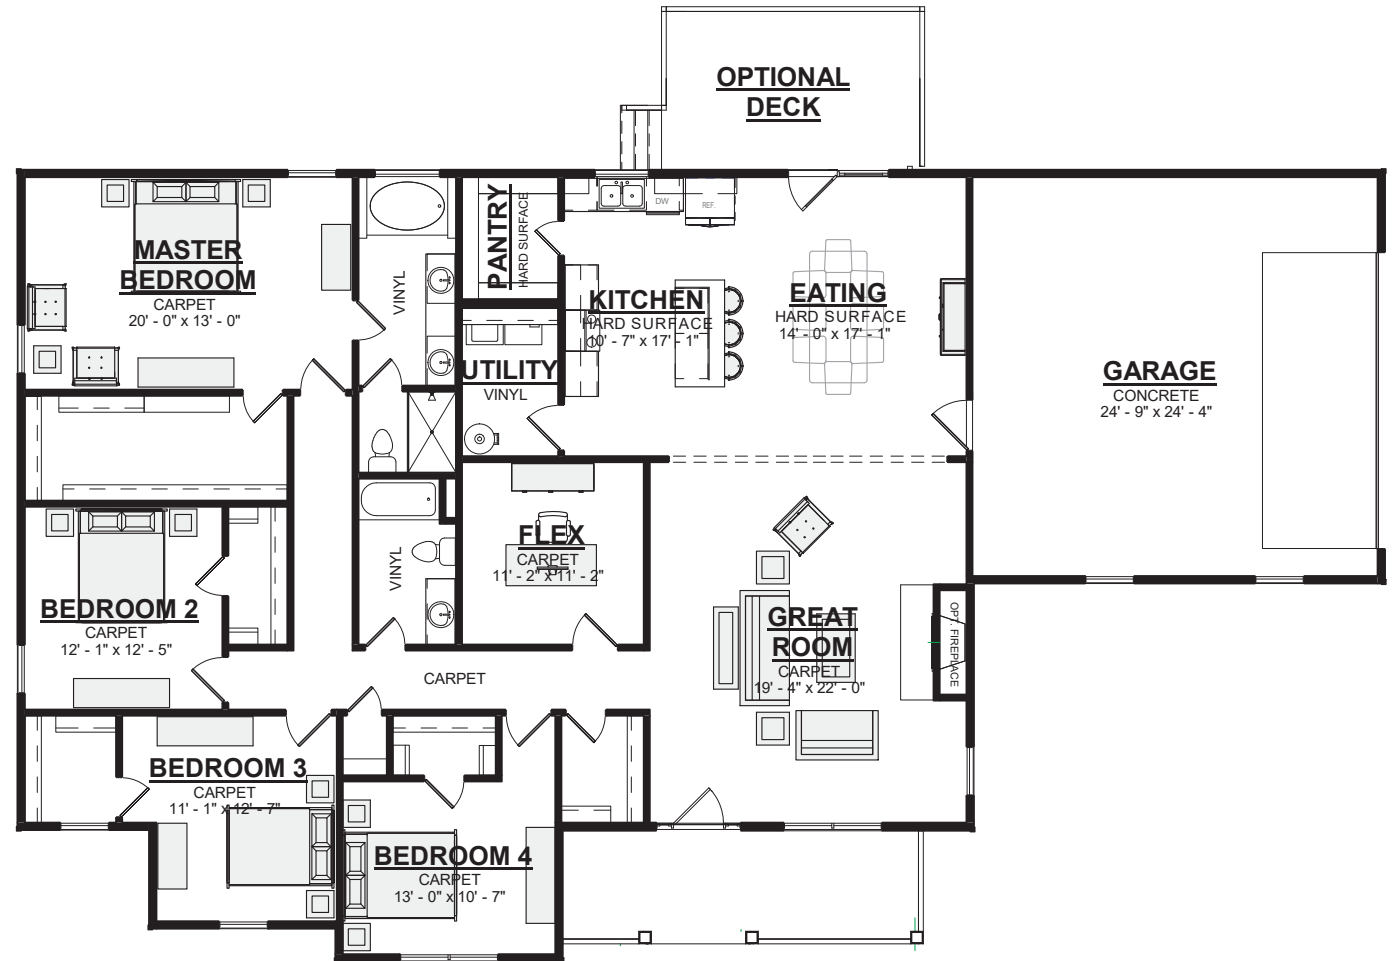

THE DAWSON A MODERN FARMHOUSE

4 Beds • **2** Baths • **2,497** Heated SF

DAWSON A

MODERN FARMHOUSE

TOTAL HEATED

2,497 sq. ft.

FRONT PORCH

154 sq. ft.

GARAGE

625 sq. ft.

REAR STOOP

32 sq. ft.

OPTIONAL DECK

160 sq. ft.

TOTAL UNDER ROOF

3,276 sq. ft.