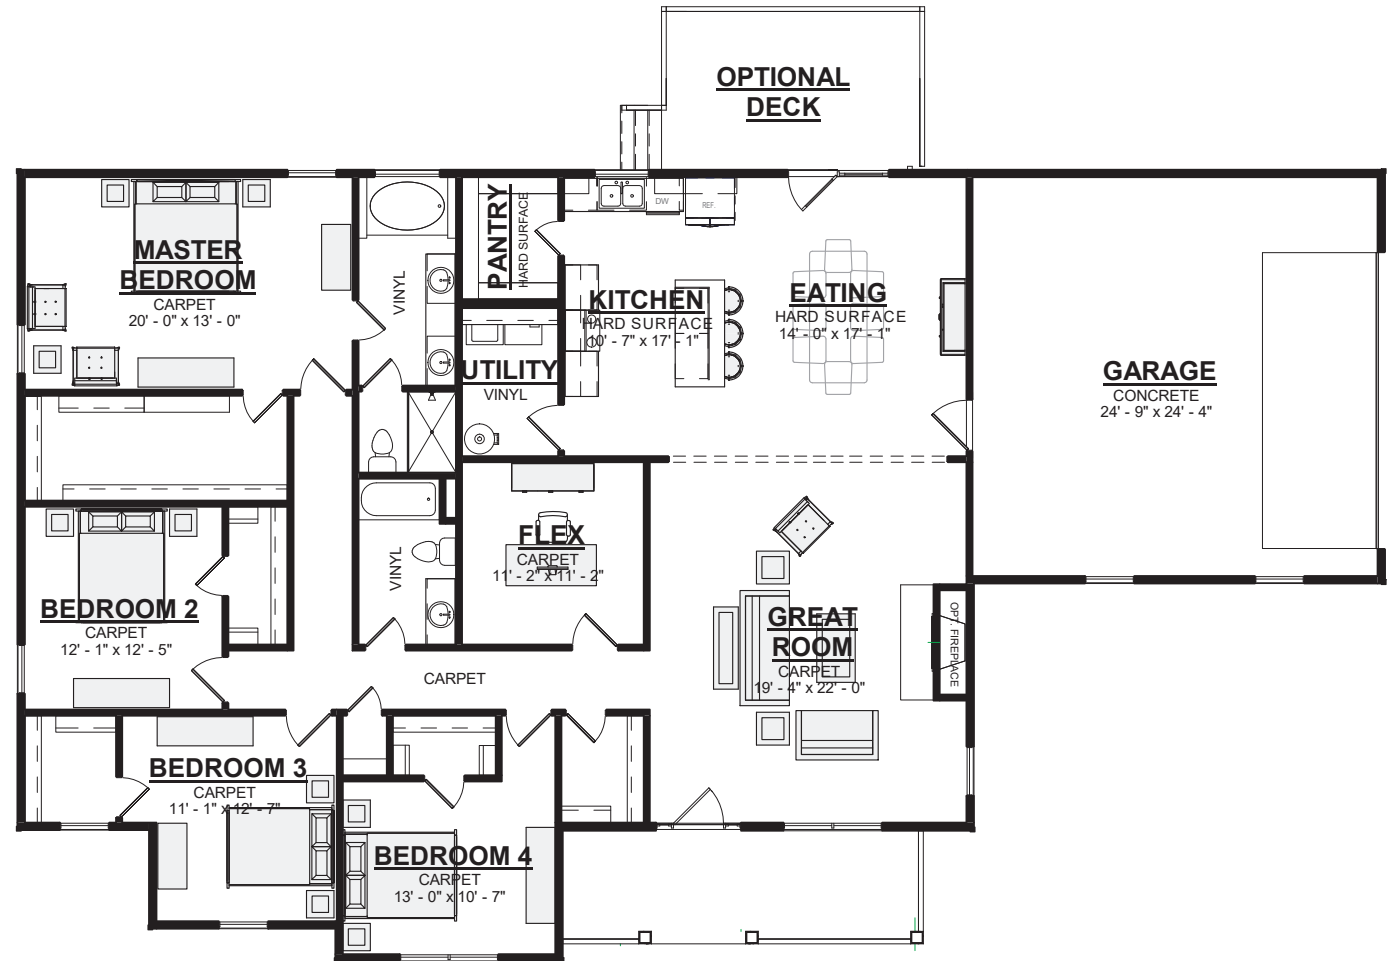

THE DAWSON A MODERN FARMHOUSE

4 Beds • **2** Baths • **2,497** Heated SF

DAWSON A

MODERN FARMHOUSE

TOTAL HEATED

2,497 sq. ft.

FRONT PORCH

154 sq. ft.

GARAGE

625 sq. ft.

REAR STOOP

32 sq. ft.

OPTIONAL DECK

160 sq. ft.

TOTAL UNDER ROOF

3,276 sq. ft.