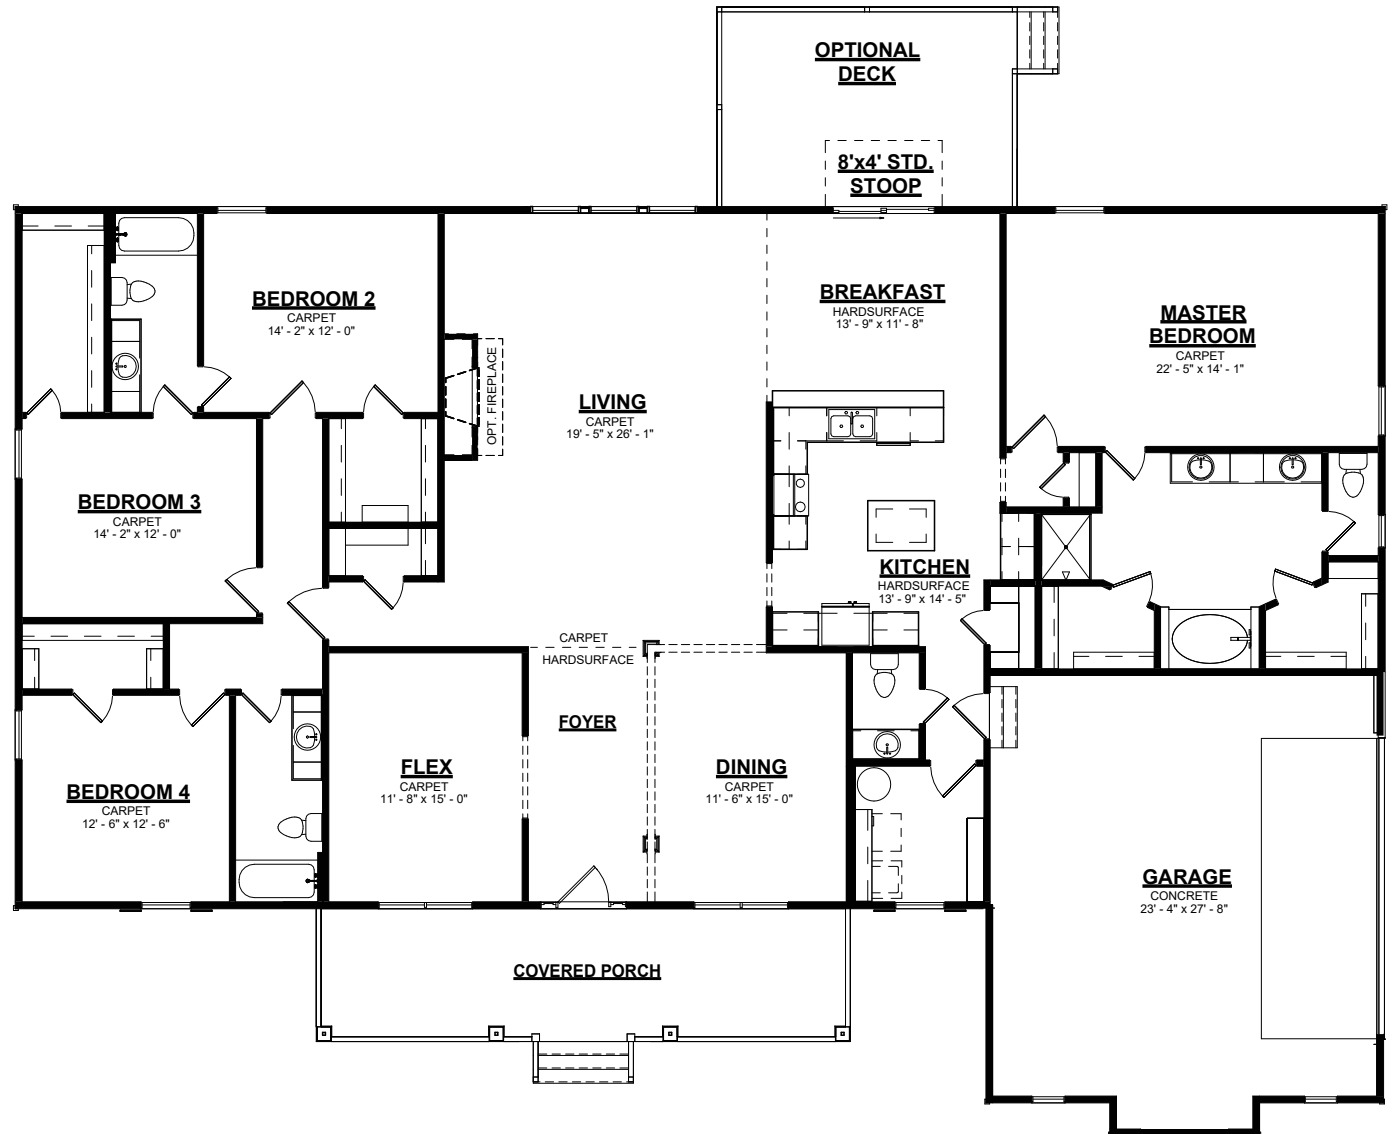

THE MANCHESTER B MODERN FARMHOUSE

3-4 Beds • 3.5 Baths • 3,113 Heated SF

MANCHESTER

ELEVATION B
MODERN FARMHOUSE

TOTAL HEATED

3,113 sq. ft.

FRONT PORCH

256 sq. ft.

GARAGE

637 sq. ft.

REAR STOOP

28 sq. ft.

OPTIONAL REAR DECK

216 sq. ft.

TOTAL UNDER ROOF

4,006 sq. ft.