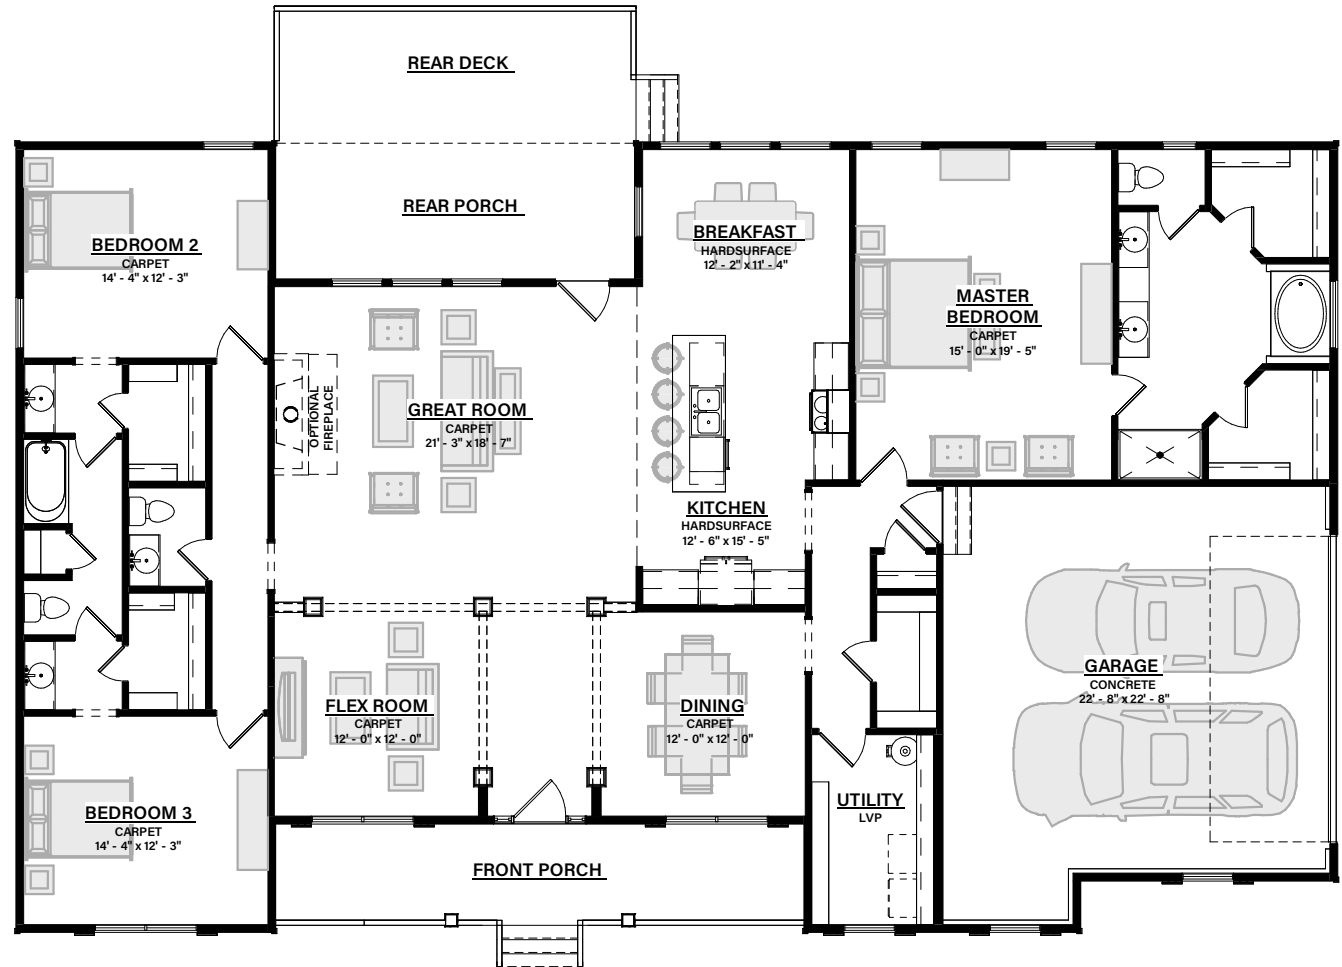

## FRONT PORCH

186 sq. ft.

## COVERED REAR PORCH

168 sq. ft.

## DECK

168 sq. ft.

---

## TOTAL UNDER ROOF

3,479 sq. ft.

1-800-AHP-Home  
AmericasHomePlace.com

© 2025 America's Home Place, Inc. Any information shown in this ad is subject to change at anytime. Illustrations show options and upgrades not included in base plan. Specifications vary by location. Home designs represented on this page are property of America's Home Place and are intended for demonstration purposes only. Any unauthorized duplication, copying or reproduction, or any other use, is strictly prohibited. FL #CR-C1330787 NC #36341 Revised 5/8/25