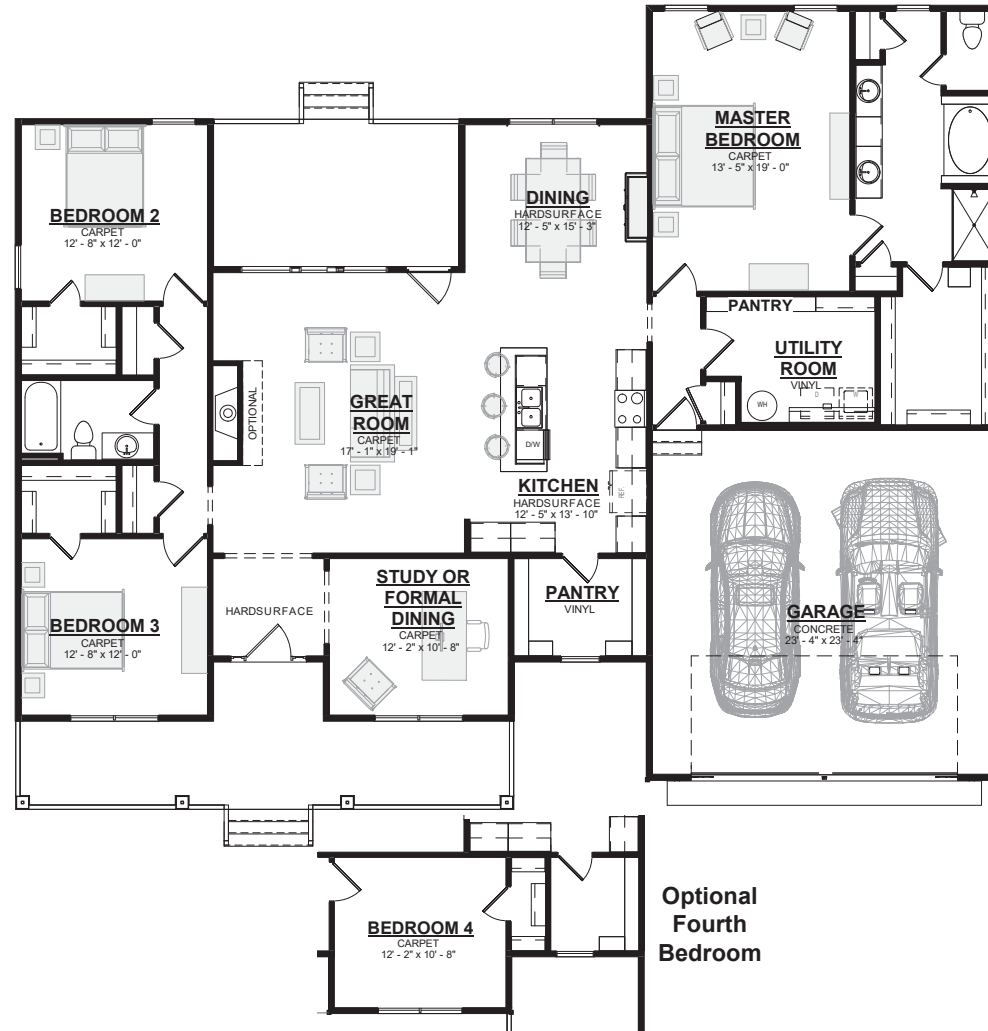

Optional
Fourth
Bedroom

BERGLUND

MODERN FARMHOUSE
WITH BASEMENT STAIRS

TOTAL HEATED

2,196 sq. ft.

FRONT PORCH

232 sq. ft.

GARAGE

563 sq. ft.

REAR PORCH

167 sq. ft.

TOTAL UNDER ROOF

3,157 sq. ft.