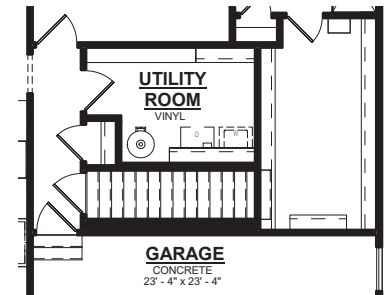

## REAR PORCH

167 sq. ft.

---

## TOTAL UNDER ROOF

3,157 sq. ft.

Optional Master Bath

**BASEMENT STAIR OPTION\***

\*ADDITIONAL 85 HEATED  
SQ FT REQUIRED

Optional  
Fourth  
Bedroom

1-800-AHP-Home  
AmericasHomePlace.com

© 2025 America's Home Place, Inc. Any information shown in this ad is subject to change at anytime. Illustrations show options and upgrades not included in base plan. Specifications vary by location. Home designs represented on this page are property of America's Home Place and are intended for demonstration purposes only. Any unauthorized duplication, copying or reproduction, or any other use, is strictly prohibited. AL #10761 GA #CCC0003514 FL #CR-C1330787 NC #36341 Revised 5/8/25