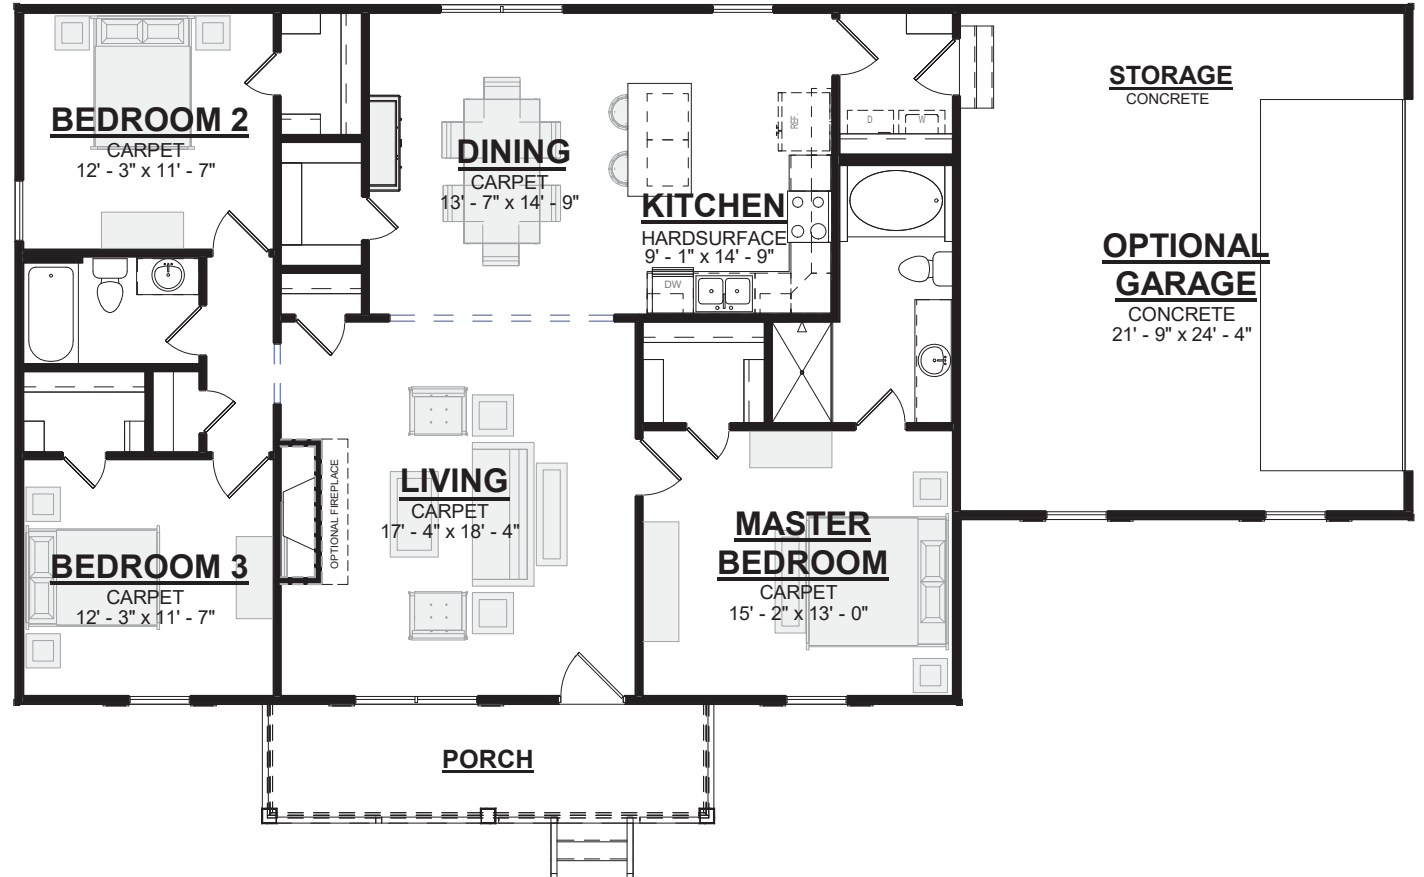

THE WALTON III B

3 Beds • 2 Baths • 1,564 Heated SF

WALTON III

ELEVATION B

TOTAL HEATED

1,564 sq. ft.

FRONT PORCH

125 sq. ft.

OPTIONAL GARAGE

550 sq. ft.

TOTAL UNDER ROOF

1,689 sq. ft.

1-800-AHP-Home
AmericasHomePlace.com

© 2025 America's Home Place, Inc. Any information shown in this ad is subject to change at anytime. Illustrations show options and upgrades not included in base plan. Specifications vary by location. Home designs represented on this page are property of America's Home Place and are intended for demonstration purposes only. Any unauthorized duplication, copying or reproduction, or any other use, is strictly prohibited. AL #10761 GA #CCCO003514 FL #CR-C1330787 NC #36341 Revised 5/8/25