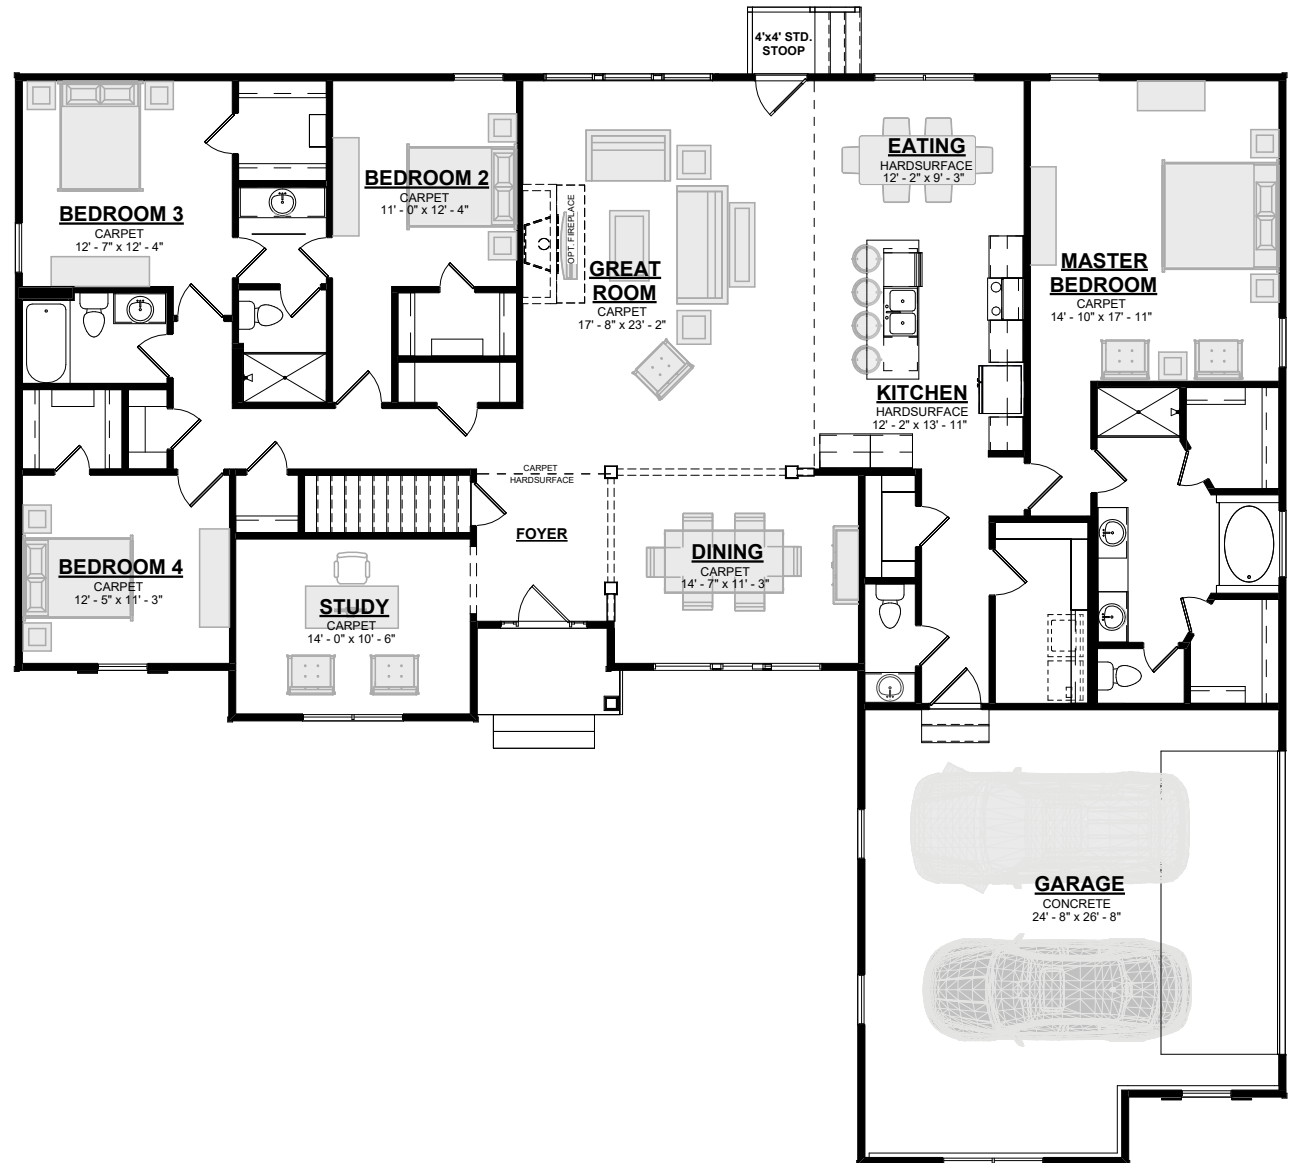

THE BROOKWOOD MODERN FARMHOUSE

4 Beds • 3 Baths • 2,745 Heated SF

BROOKWOOD

MODERN FARMHOUSE
W/ BASEMENT STAIRS

TOTAL HEATED

2,745 sq. ft.

FRONT PORCH

43 sq. ft.

GARAGE

647 sq. ft.

REAR STOOP

16 sq. ft.

TOTAL UNDER ROOF

3,435 sq. ft.

1-800-AHP-Home
AmericasHomePlace.com

© 2025 America's Home Place, Inc. Any information shown in this ad is subject to change at anytime. Illustrations show options and upgrades not included in base plan. Specifications vary by location. Home designs represented on this page are property of America's Home Place and are intended for demonstration purposes only. Any unauthorized duplication, copying or reproduction, or any other use, is strictly prohibited. AL #10761 GA #CCCO003514 FL #CR-C1330787 NC #36341 Revised 5/8/25