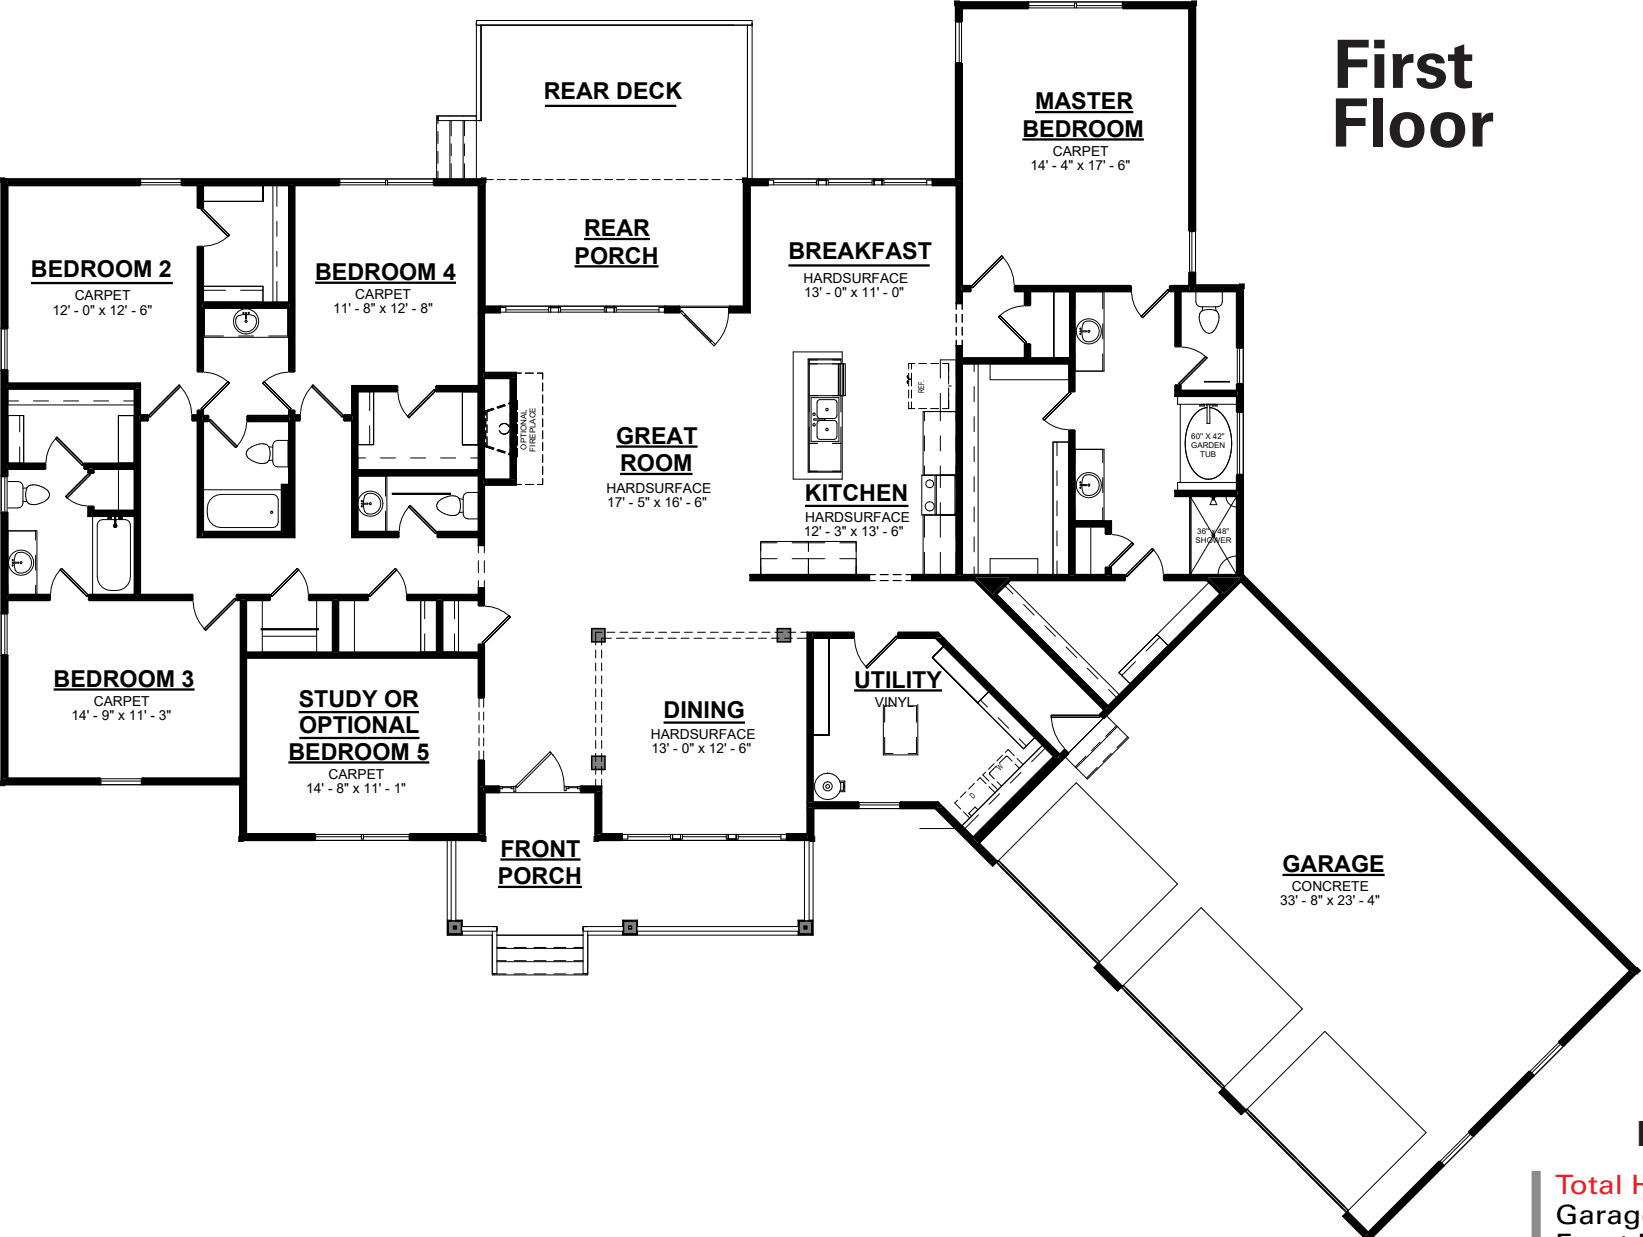

The Delaware

Elevation A

4 Bedroom / 3.5 Bath

1-800-AHP-Home | AmericasHomePlace.com

© 2022 America's Home Place, Inc. Any information shown in this ad is subject to change at anytime. Illustrations show options and upgrades not included in base plan. Specifications vary by location. Home designs represented on this page are property of America's Home Place and are intended for demonstration purposes only. Any unauthorized duplication, copying or reproduction, or any other use, is strictly prohibited. FL #CR-C1330787 NC #36341 Revised 1/25/22

First Floor

Delaware Elevation A

Total Heated.....	3028
Garage.....	840
Front Porch.....	159
Rear Covered Porch..	131
Total Under Roof....	4158
Rear Deck.....	173