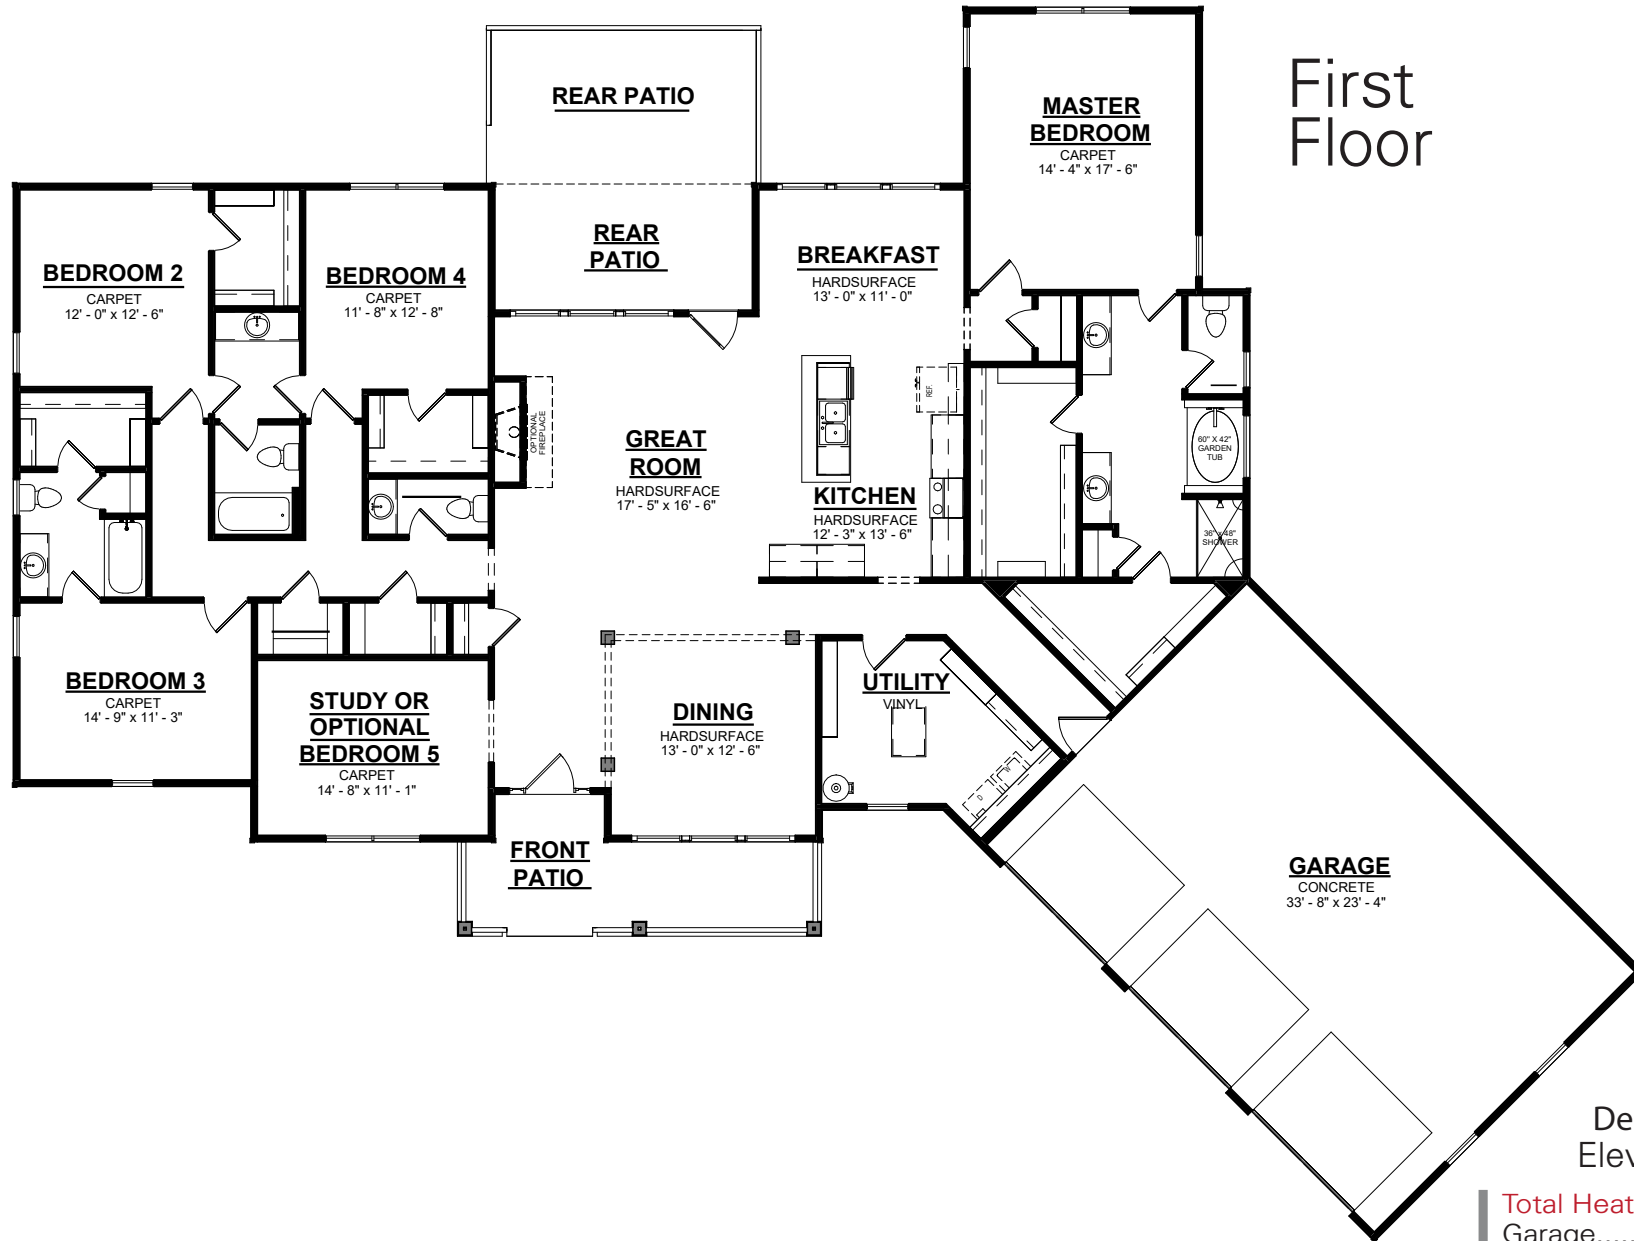

# The Delaware Elevation A

4 Bedroom / 3.5 Bath

1-800-AHP-Home | [AmericasHomePlace.com](https://AmericasHomePlace.com)

© 2022 America's Home Place, Inc. Any information shown in this ad is subject to change at anytime. Illustrations show options and upgrades not included in base plan. Specifications vary by location. Home designs represented on this page are property of America's Home Place and are intended for demonstration purposes only. Any unauthorized duplication, copying or reproduction, or any other use, is strictly prohibited. FL #CR-C1330787 NC#36341 Revised 1/25/22

# First Floor

## Delaware Elevation A

Total Heated.....	3028
Garage.....	840
Front Patio.....	159
Rear Covered Patio.....	131
<b>Total Under Roof.....</b>	<b>4158</b>
Rear Patio.....	173