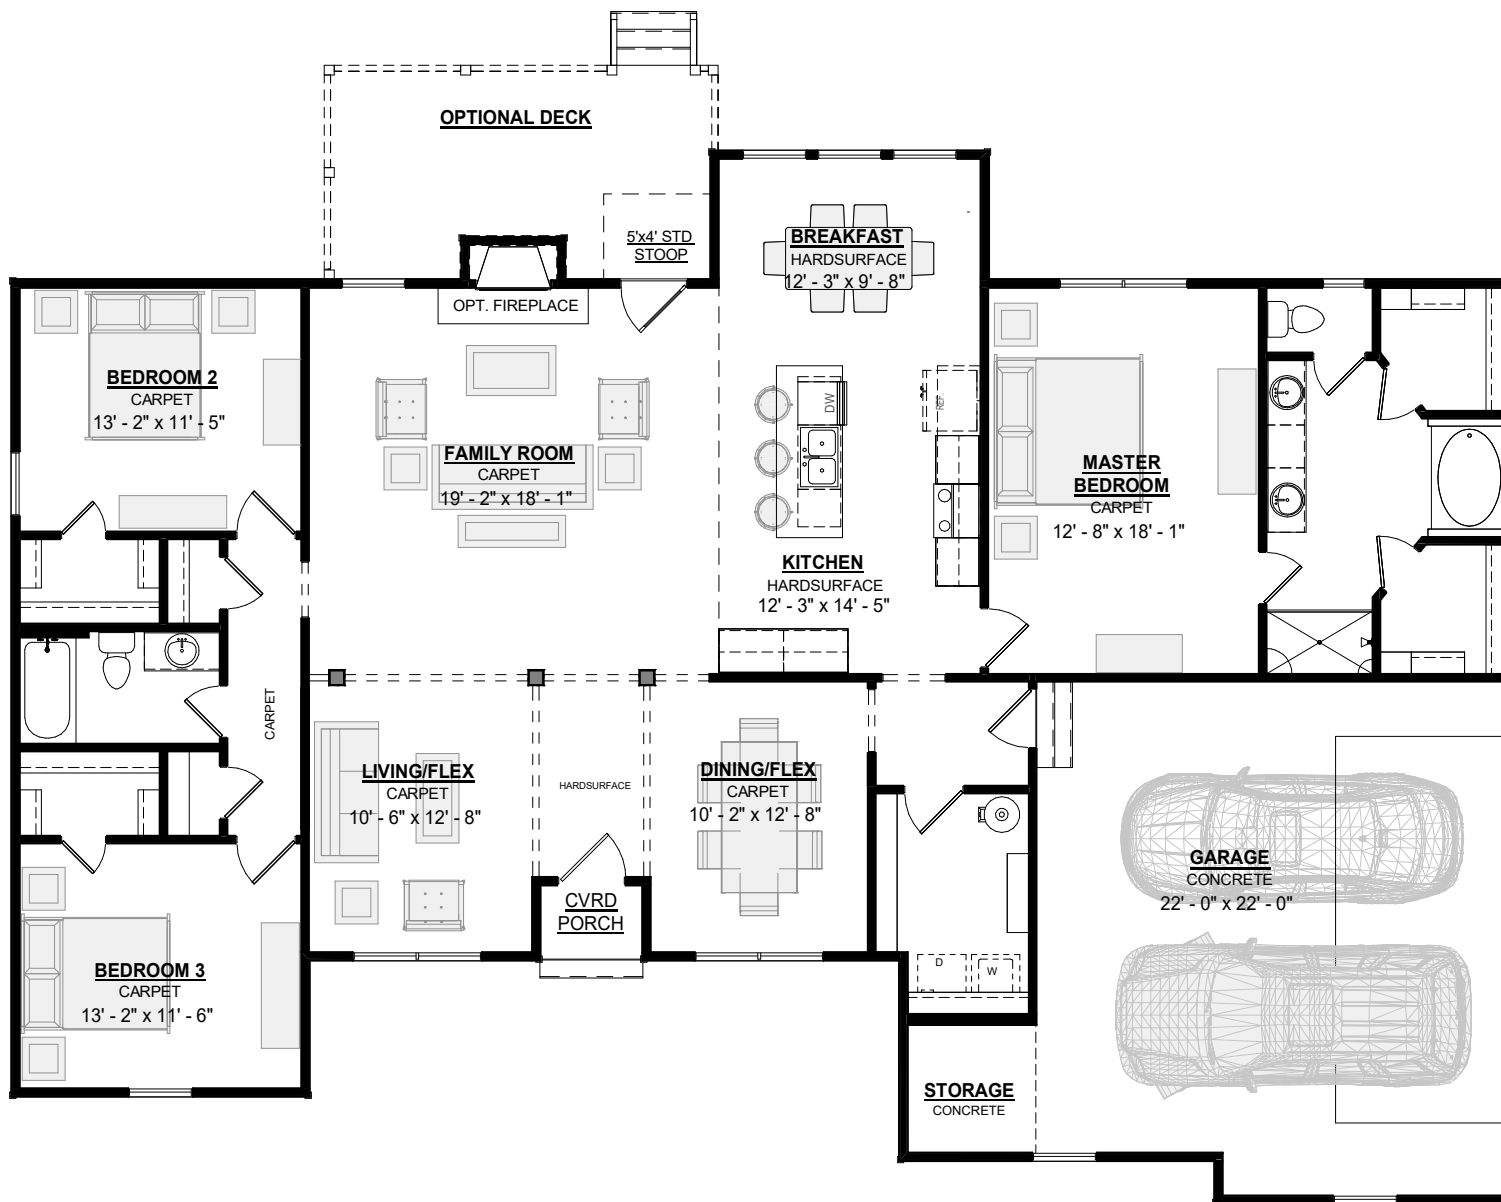

# The Oxford Elevation A

3 Bedroom / 2 Bath

1-800-AHP-Home | [AmericasHomePlace.com](https://AmericasHomePlace.com)

© 2023 America's Home Place, Inc. Any information shown in this ad is subject to change at anytime. Illustrations show options and upgrades not included in base plan. Specifications vary by location. Home designs represented on this page are property of America's Home Place and are intended for demonstration purposes only. Any unauthorized duplication, copying or reproduction, or any other use, is strictly prohibited. FL #CR-C1330787 & NC #36341 Revised 9/7/23

Oxford  
Elevation A

Total Heated.....	2094
Garage.....	567
Front Porch.....	17
<b>Total Under Roof.....</b>	<b>2677</b>
Optional Rear Deck..	181
Standard Rear Stoop..	20