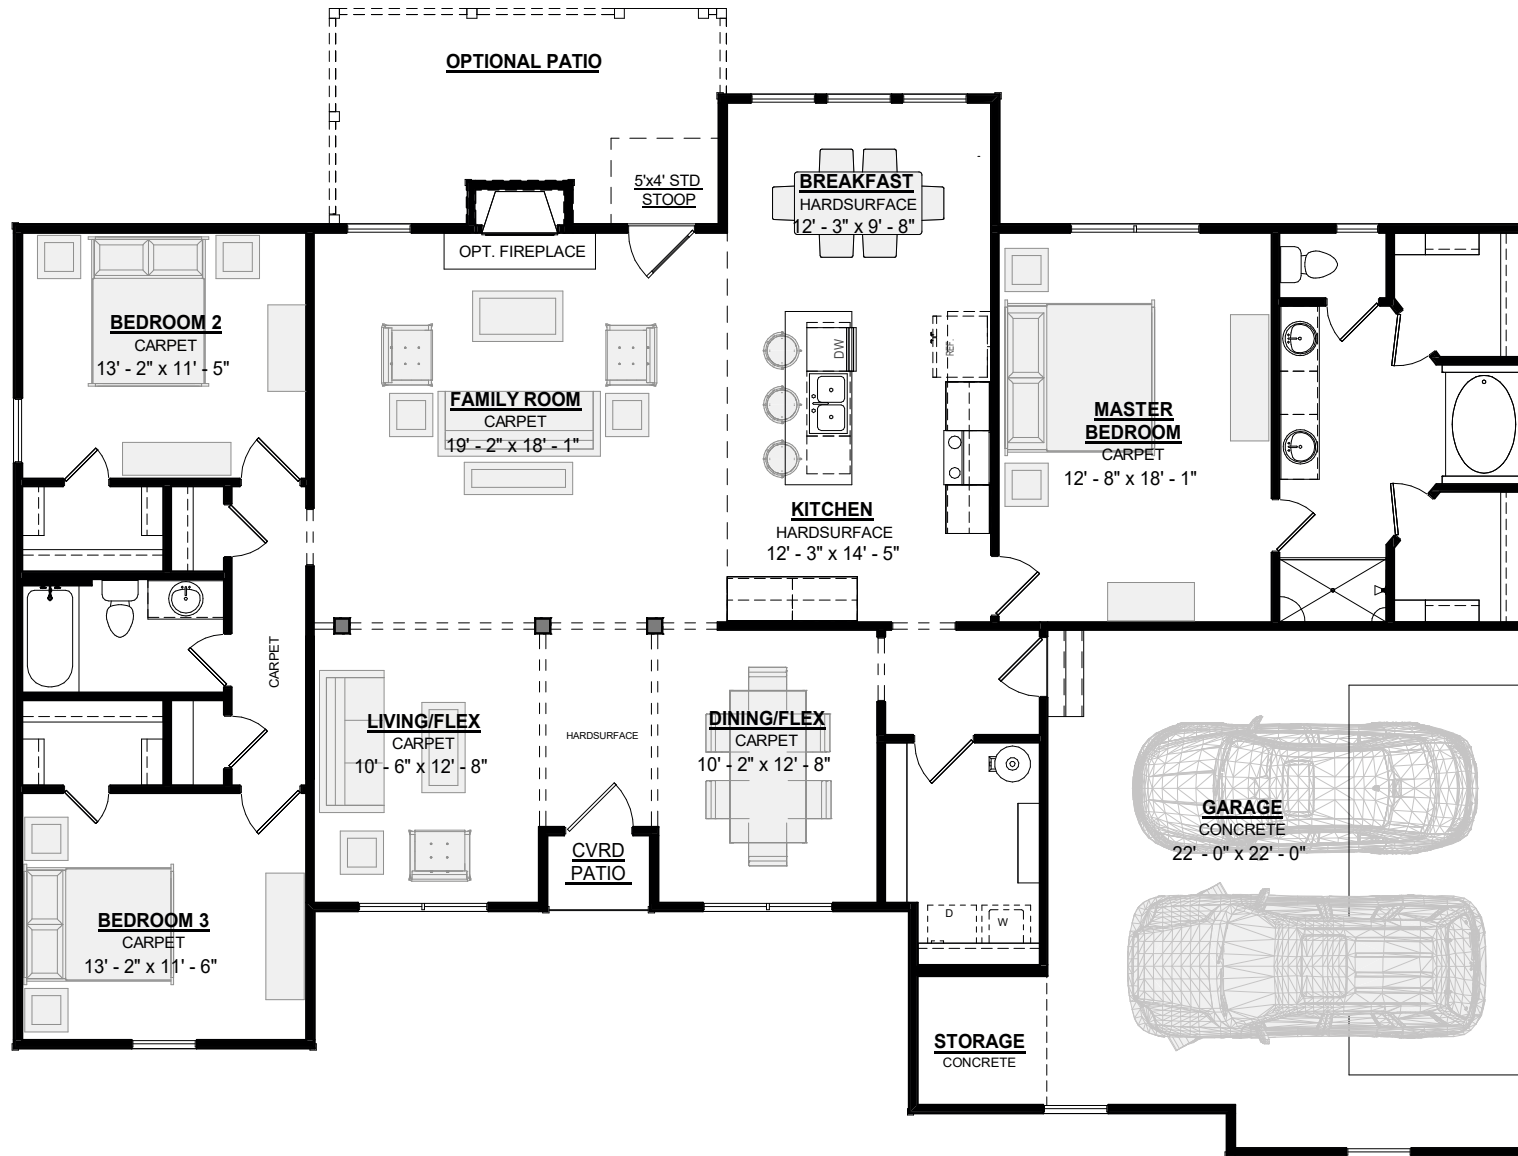

# The Oxford Elevation A

3 Bedroom / 2 Bath

1-800-AHP-Home | [AmericasHomePlace.com](https://AmericasHomePlace.com)

© 2023 America's Home Place, Inc. Any information shown in this ad is subject to change at anytime. Illustrations show options and upgrades not included in base plan. Specifications vary by location. Home designs represented on this page are property of America's Home Place and are intended for demonstration purposes only. Any unauthorized duplication, copying or reproduction, or any other use, is strictly prohibited. FL #CR-C1330787 & NC #36341 Revised 9/7/23

Oxford  
Elevation A

Total Heated.....	2094
Garage.....	567
Front Patio.....	17
Total Under Roof.....	2677
Optional Rear Deck...	181
Standard Rear Stoop...	20