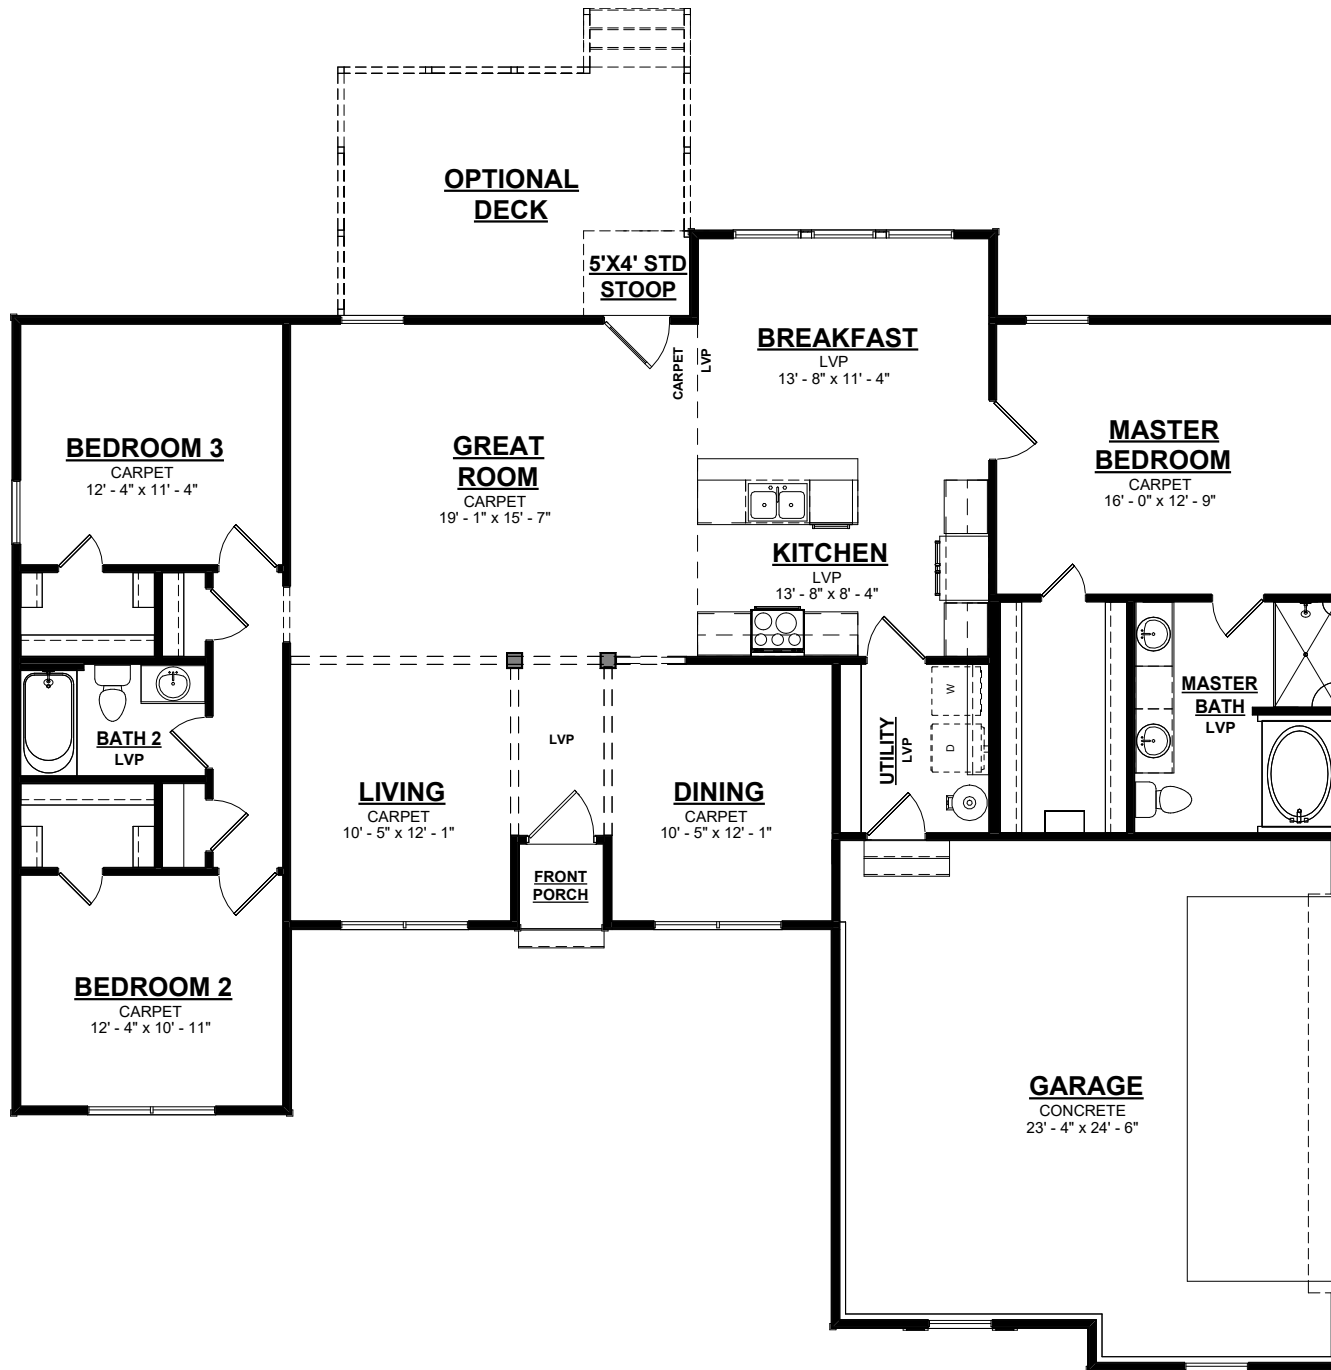

The Auburn

Elevation A

3 Bedroom/2 Bath

1-800-AHP-Home | AmericasHomePlace.com

© 2023 America's Home Place, Inc. Any information shown in this ad is subject to change at anytime. Illustrations show options and upgrades not included in base plan. Specifications vary by location. Home designs represented on this page are property of America's Home Place and are intended for demonstration purposes only. Any unauthorized duplication, copying or reproduction, or any other use, is strictly prohibited. FL #CR-C1330787, NC #36341 Revised 1/9/23

Auburn Elevation A

Total Heated.....	1842
Front Porch.....	16
Garage.....	571
Total Under Roof...	2429
Rear Stoop.....	20