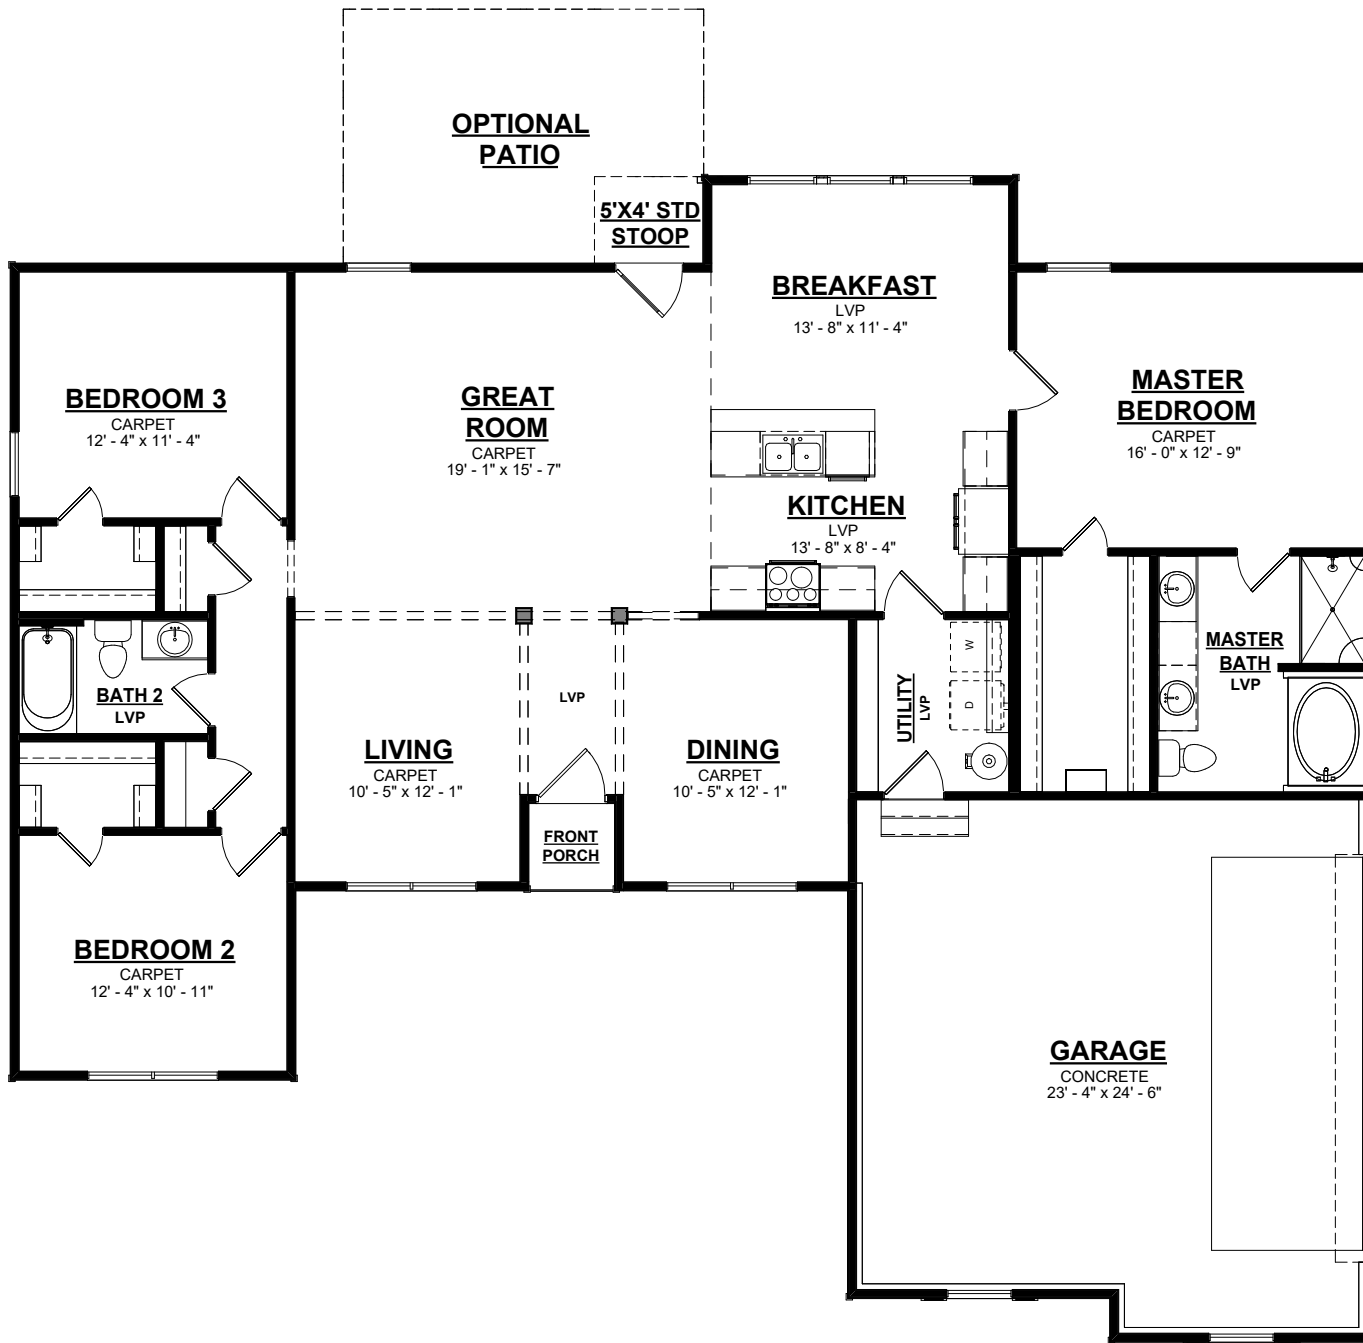

The Auburn

Elevation A

3 Bedroom/2 Bath

1-800-AHP-Home | AmericasHomePlace.com

© 2023 America's Home Place, Inc. Any information shown in this ad is subject to change at anytime. Illustrations show options and upgrades not included in base plan. Specifications vary by location. Home designs represented on this page are property of America's Home Place and are intended for demonstration purposes only. Any unauthorized duplication, copying or reproduction, or any other use, is strictly prohibited. FL #CR-C1330787, NC #36341 Revised 1/9/23

Auburn Elevation A

Total Heated.....	1842
Front Porch.....	16
Garage.....	571
Total Under Roof...	2429
Rear Stoop.....	20